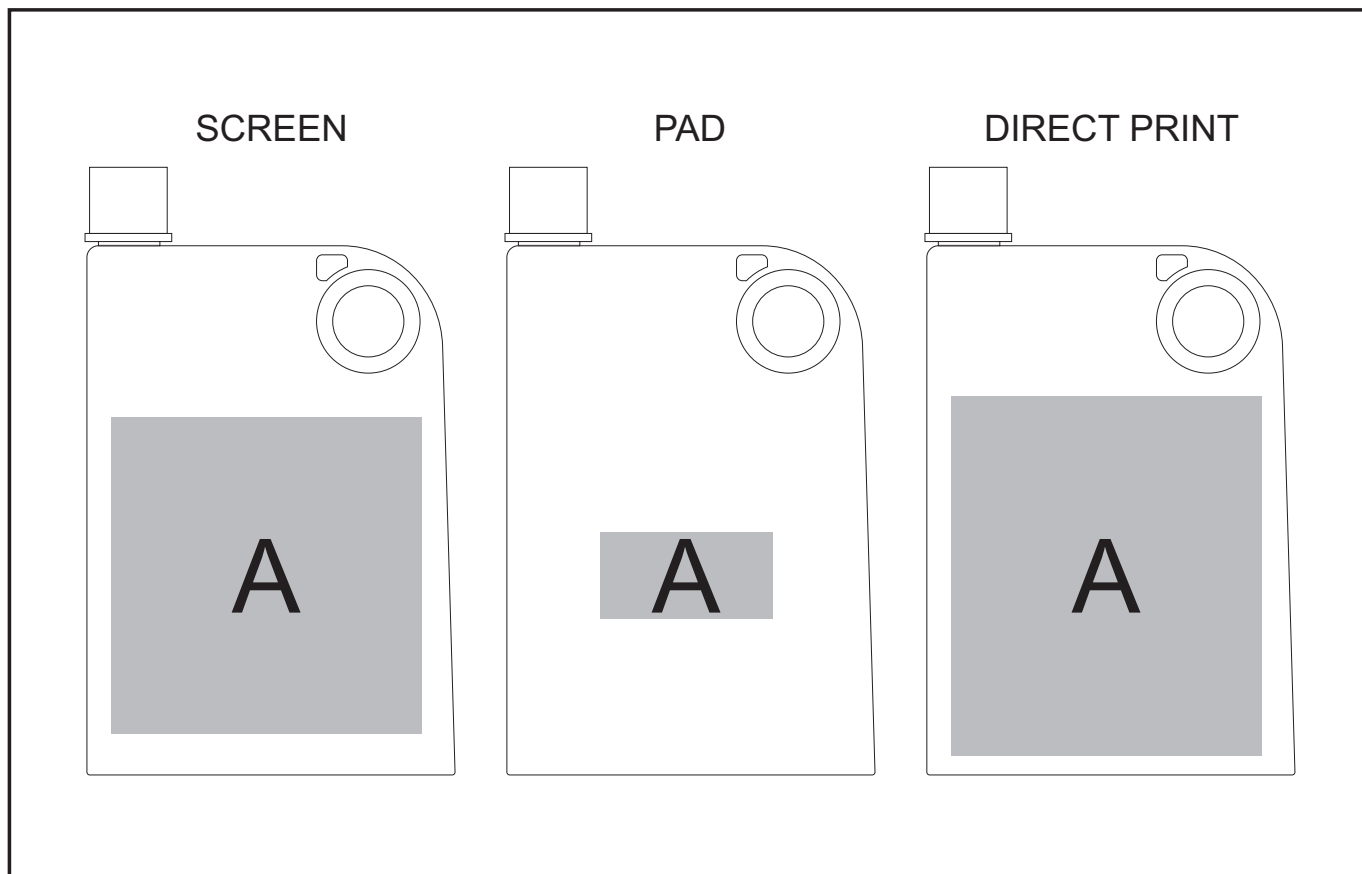

## NIRVANA WATER BOTTLE

### **Need to know:**

- Includes 1-Position Direct Print (setup fee applies)

#### **Position A**

1. Screen Print (SC) - 1 Colour  
Size: 108mm wide x 110mm high
2. Pad Print (PC) 2 - 4 Colour  
Size: 60mm wide x 30mm high
3. Direct Print (DP) - Full Colour  
Size: 108mm wide x 125mm high