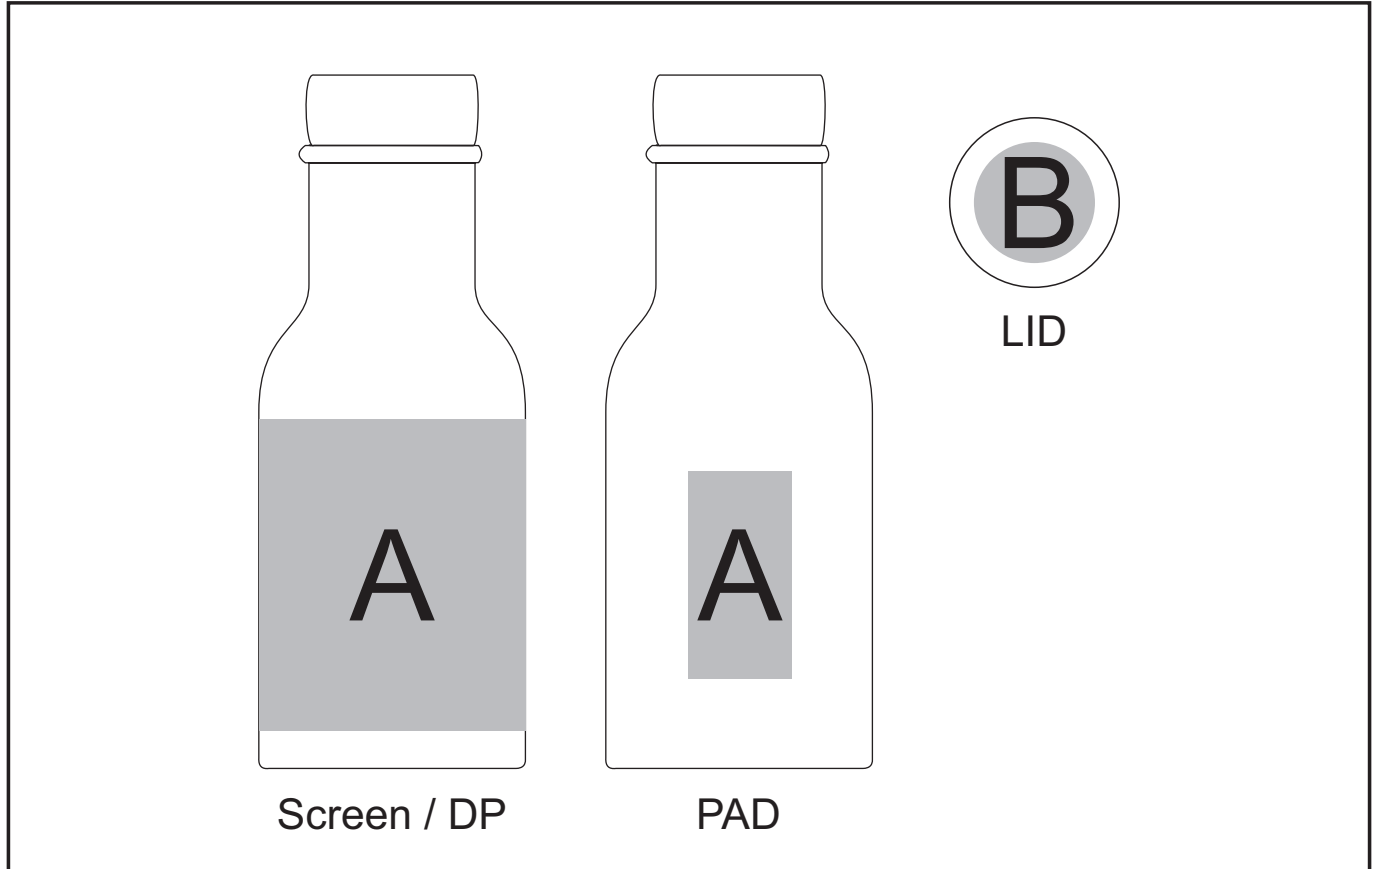

## MIA WATER BOTTLE

### Need to know:

- Includes 1-Colour, 1-Position Screen Wrap (setup fee applies)
- Laser Engrave to be inconsistent due to wood grain

#### **Position A**

1. Screen Wrap (SW) - 1 colour  
Size: 140mm wide x 90mm high
2. Direct Print (DP-D) - full colour  
Size: 200mm wide x 90mm high
3. Pad Print (PC) 2 - 4 colour  
Size: 33mm wide x 60mm high

#### **Position B**

1. Laser Engraving (LC) - Tonal  
Size: 35mm Diameter