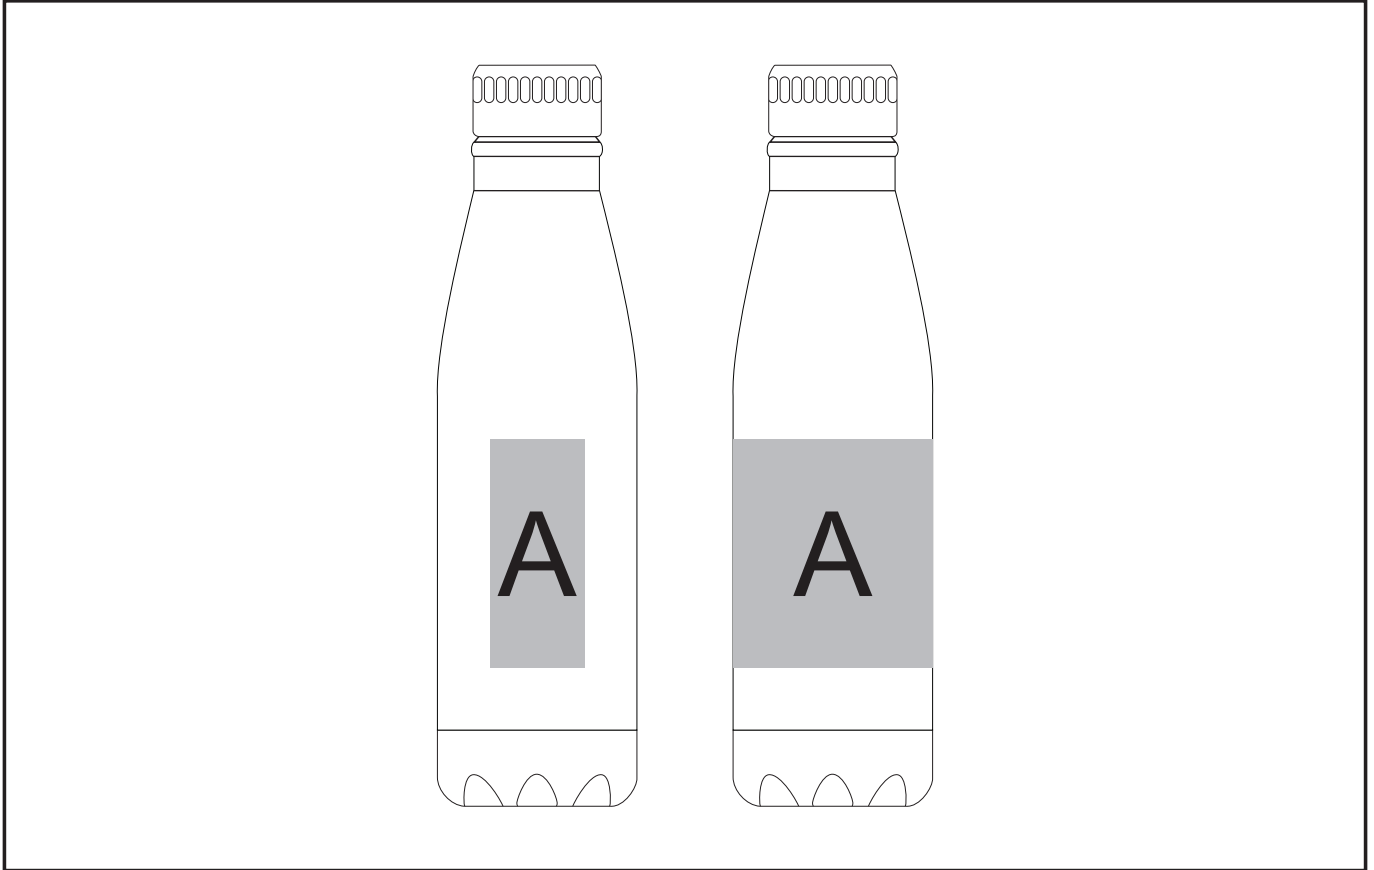

# DW-7190

## MARBLE DRINK BOTTLE

### **Need to know:**

- Includes 1-Colour, 1-Position Screen Wrap (setup fee applies)

#### **Position A**

1. Screen Wrap (SW) - 1 colour  
Size: 200mm wide x 80mm high
2. Pad Print (PA) - 2 to 4 colours  
Size: 33mm wide x 55mm high
3. Laser Engrave (LA) - White  
Size: 30mm wide x 80mm high
4. Direct to Bottle (DP-C) - full colour  
Size: 200mm wide x 80mm high