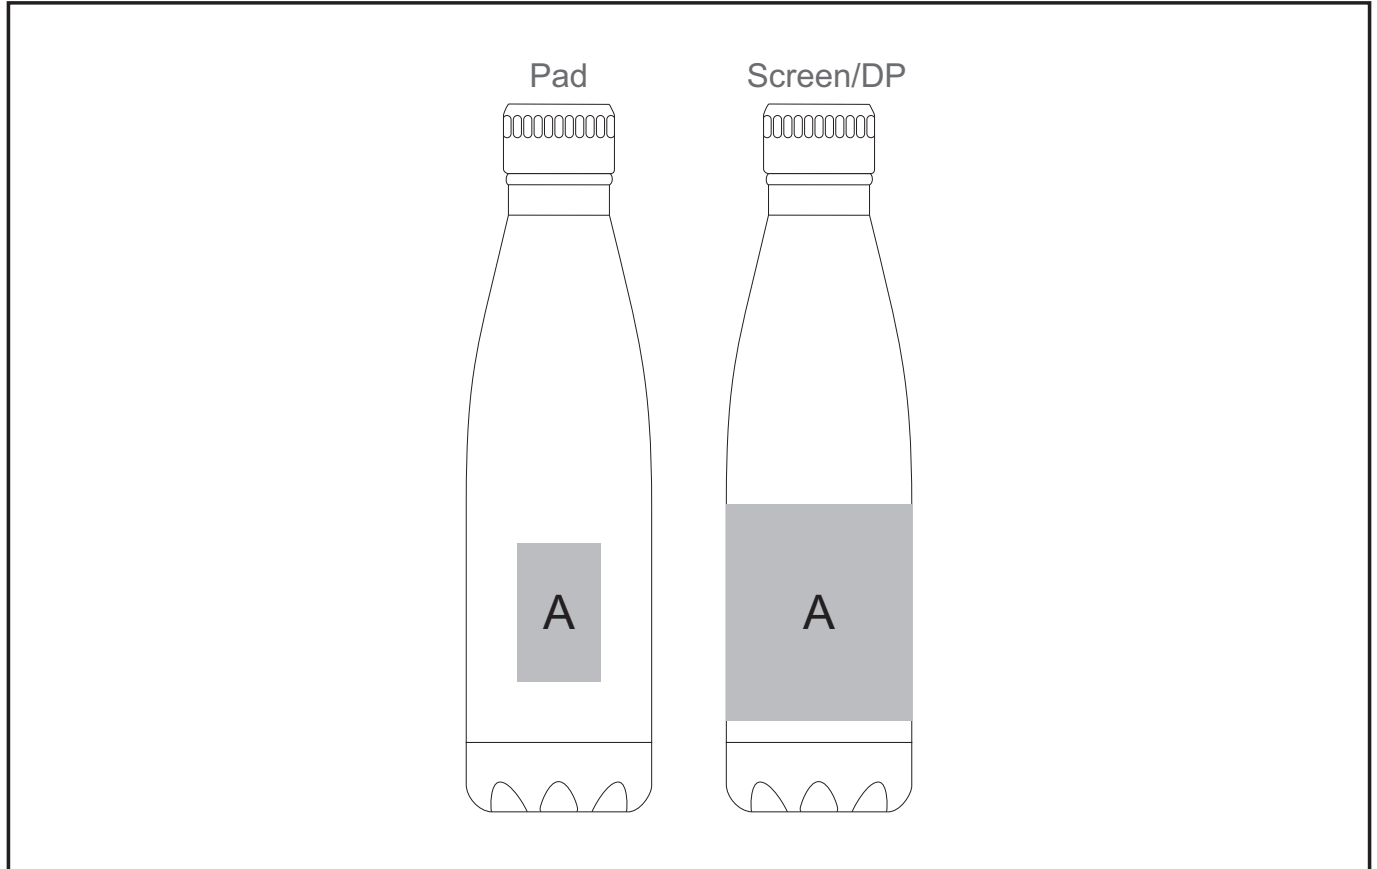

## Milan Double Wall Powder-coated Drink Bottle

### **Need to know:**

- Includes 1-Colour, 1-Position Screen Wrap (setup fee applies)
- DP-D will not be a full wrap due to the inconsistency of the item

#### **Position A**

1. Pad Print (PC) - 4 colours  
Size: 30mm wide x 50mm high
2. Screen Wrap (SW) - 1 colour  
Size: 140mm wide x 90mm high
3. Direct to Bottle (DP-C) - Full colour  
Size: 100mm wide x 60mm high
4. Direct to Bottle (DP-D) - Full colour  
Size: 200mm wide x 80mm high