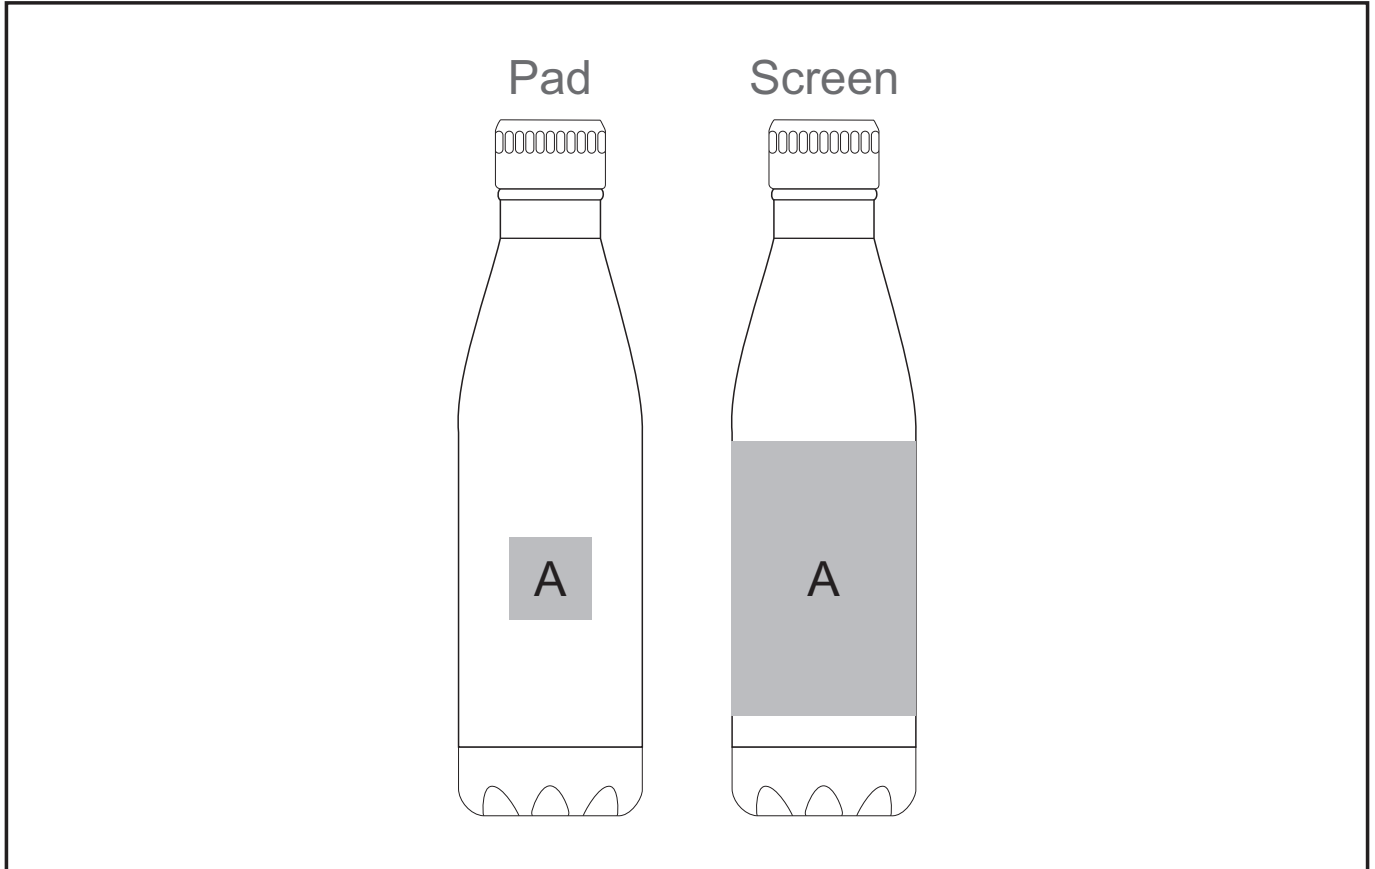

DW-7130

Woodbury Double-Wall Drink Bottle

Need to know:

- Includes 1-Colour, 1-Position Screen Wrap (setup fee applies)

Branding Options:

Position A

1. Pad Print (PB) - 2 to 4 colours
Size: 30mm wide x 30mm high
2. Screen Wrap (SW) - 1 colour
Size: 200mm wide x 100mm high