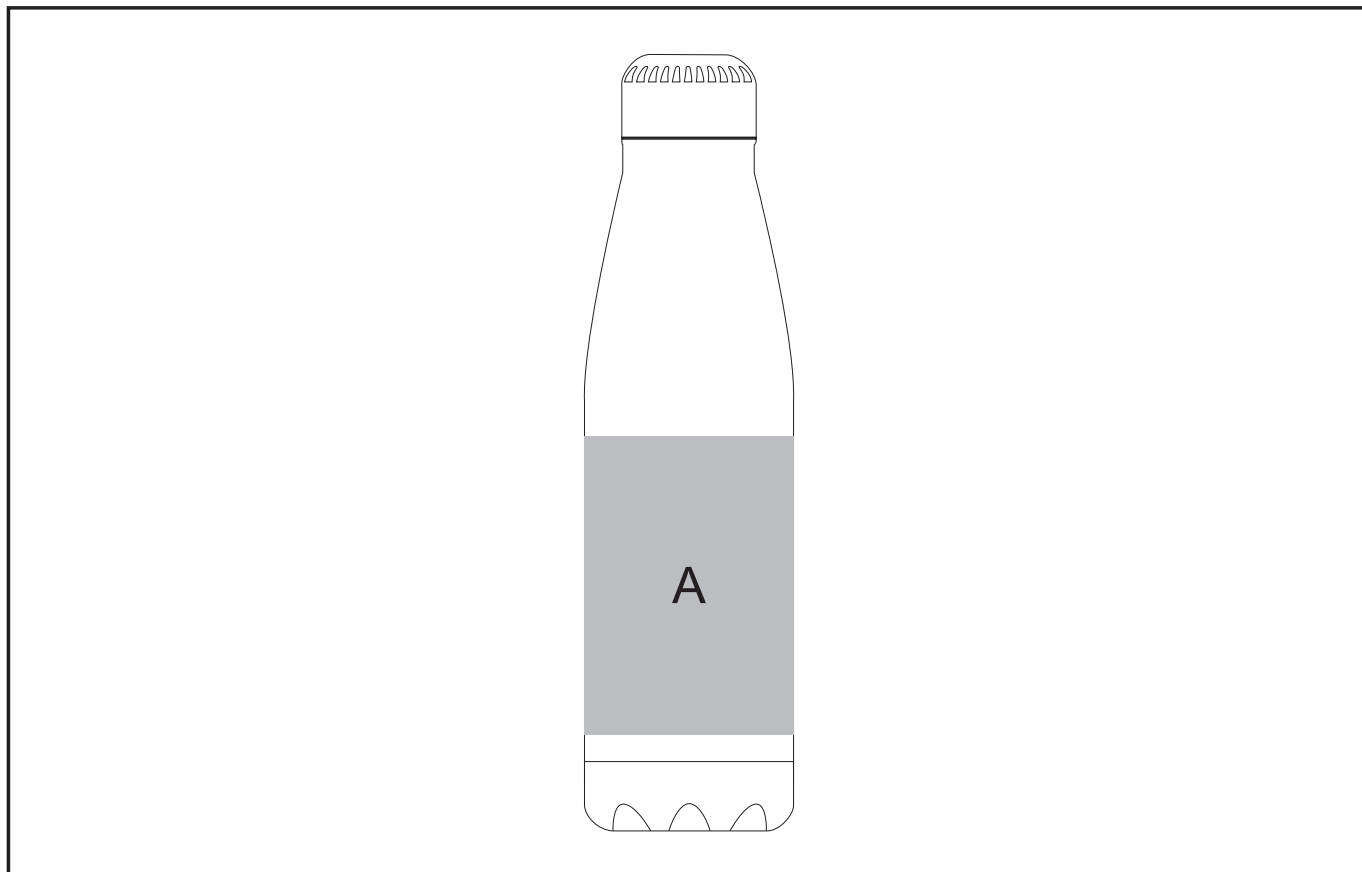

DW-7022

Nova Water Bottle

Need to know:

- Includes 1-Position Laser Engraving **OR** 1-Colour, 1-Position Screen Wrap (setup fee applies)
- DP-D will not be a full wrap due to the inconsistency of the item

Branding Options:

Position A

1. Laser Engrave (LB) - Gold
Size: 30mm wide x 80mm high
2. Pad Print (PB) - 2 to 4 colours
Size: 33mm wide x 55mm high
3. Screen Wrap (SW) - 1 colour
Size: 200mm wide x 80mm high
4. Direct to Bottle (DP-C) - Full colour
Size: 100mm wide x 60mm high
5. Direct to Bottle (DP-D) - Full colour
Size: 200mm wide x 80mm high