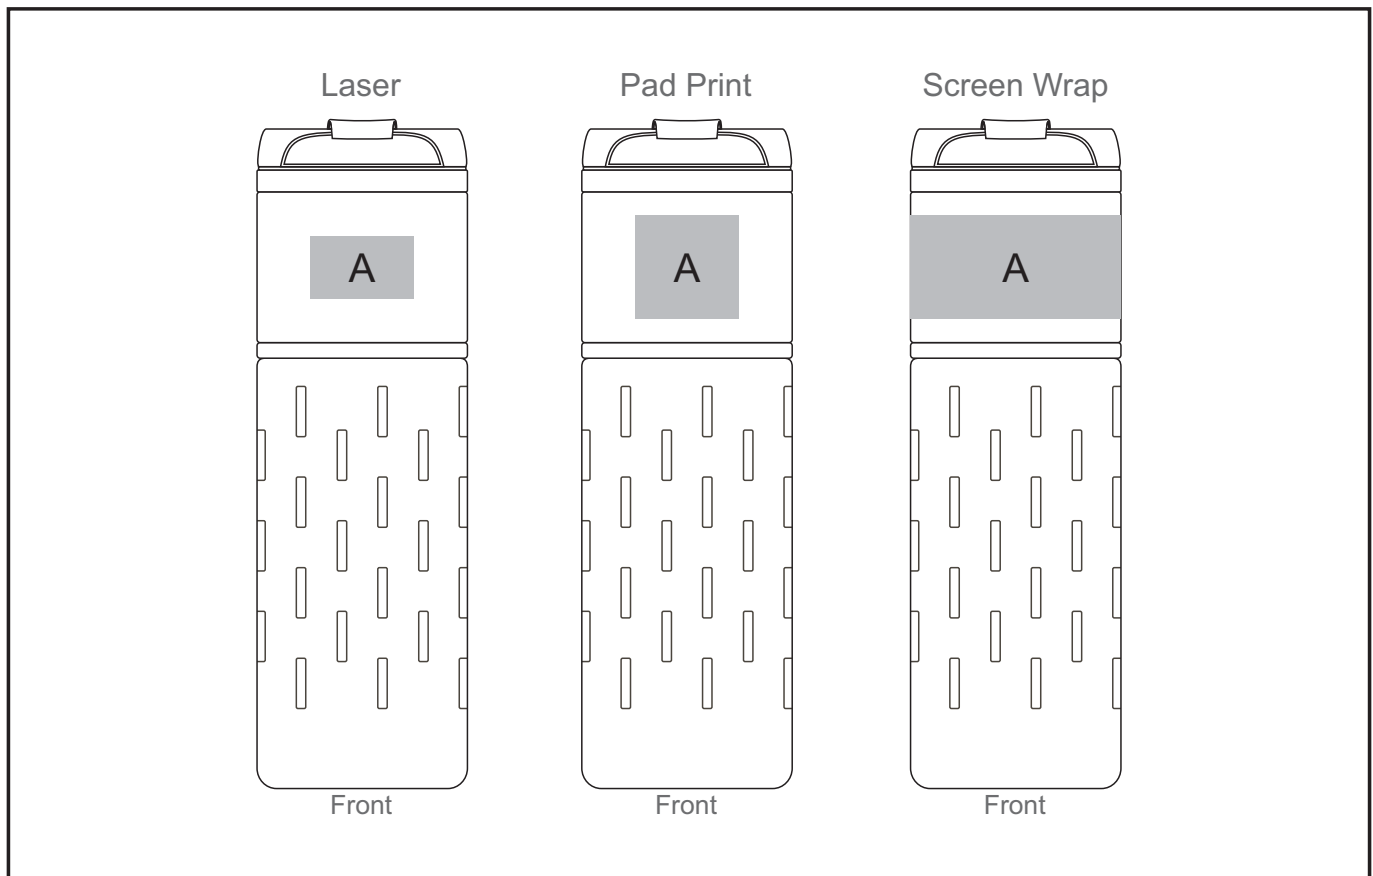

DW-7008

Binary Tumbler

Need to know:

- Includes 1-Position Laser Engraving **OR** 1-Colour, 1-Position Screen Wrap (setup fee applies)

Branding Options:

Position A

1. Laser Engrave (LB) - Brown
Size: 30mm wide x 20mm high
2. Pad Print (PB) - 2 to 4 colours
Size: 33mm wide x 33mm high
3. Screen Wrap (SW) - 1 colour
Size: 200mm wide x 33mm high