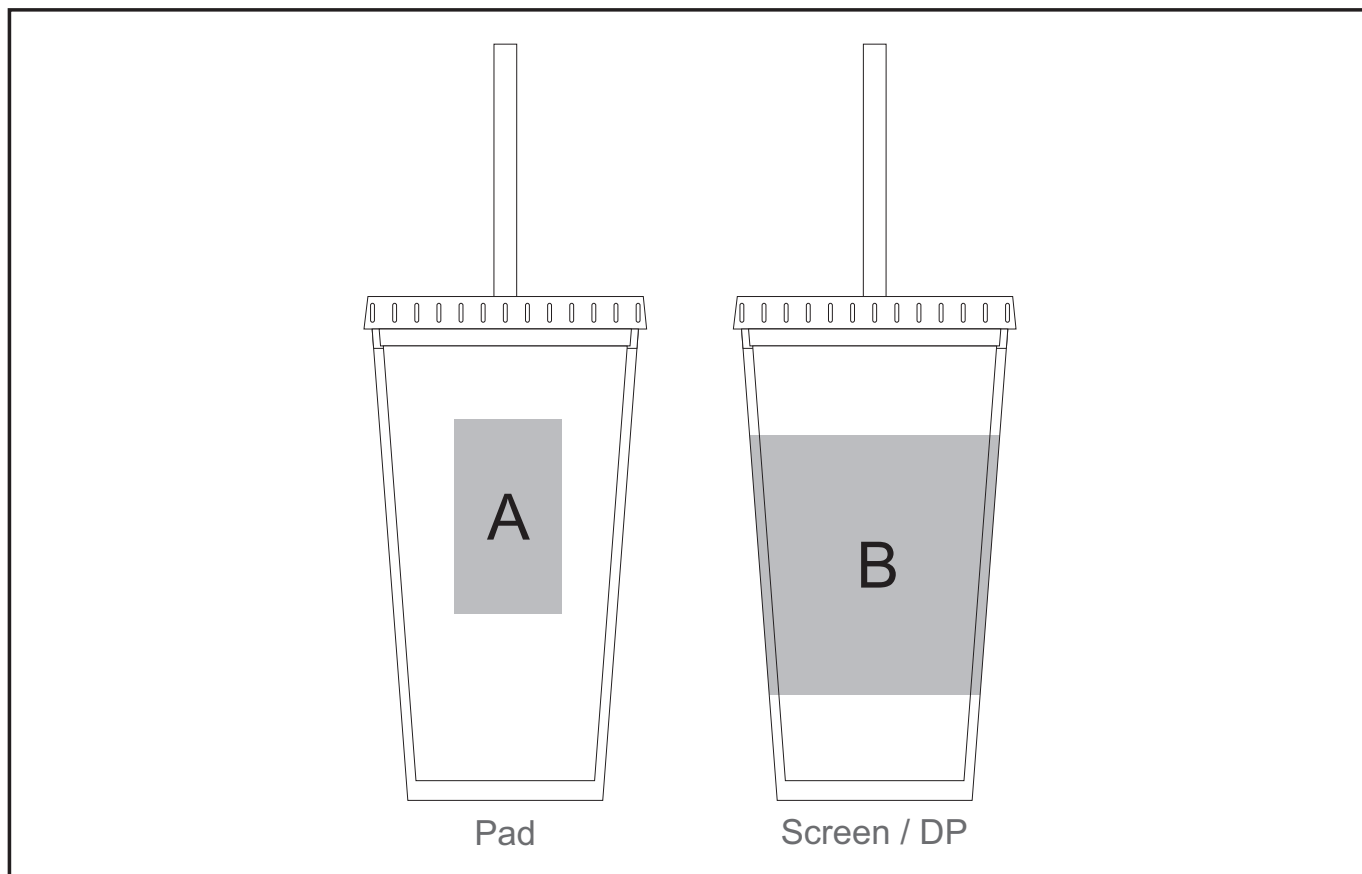

DW-6820

Malibu Tumbler

Need to know:

- Includes 1-Colour, 1-Position Screen Wrap (setup fee applies)

Branding Options:

Position A

1. Pad Print (PB) - 2 to 4 colours
Size: 33mm wide x 60mm high

Position B

1. Screen Wrap (SW) - 1 colour
Size: 140mm wide x 70mm high
2. Direct to Bottle (DP-C) - Full colour
Size: 100mm wide x 70mm high
3. Direct to Bottle (DP-D) - Full colour
Size: 259.5mm wide x 90mm high