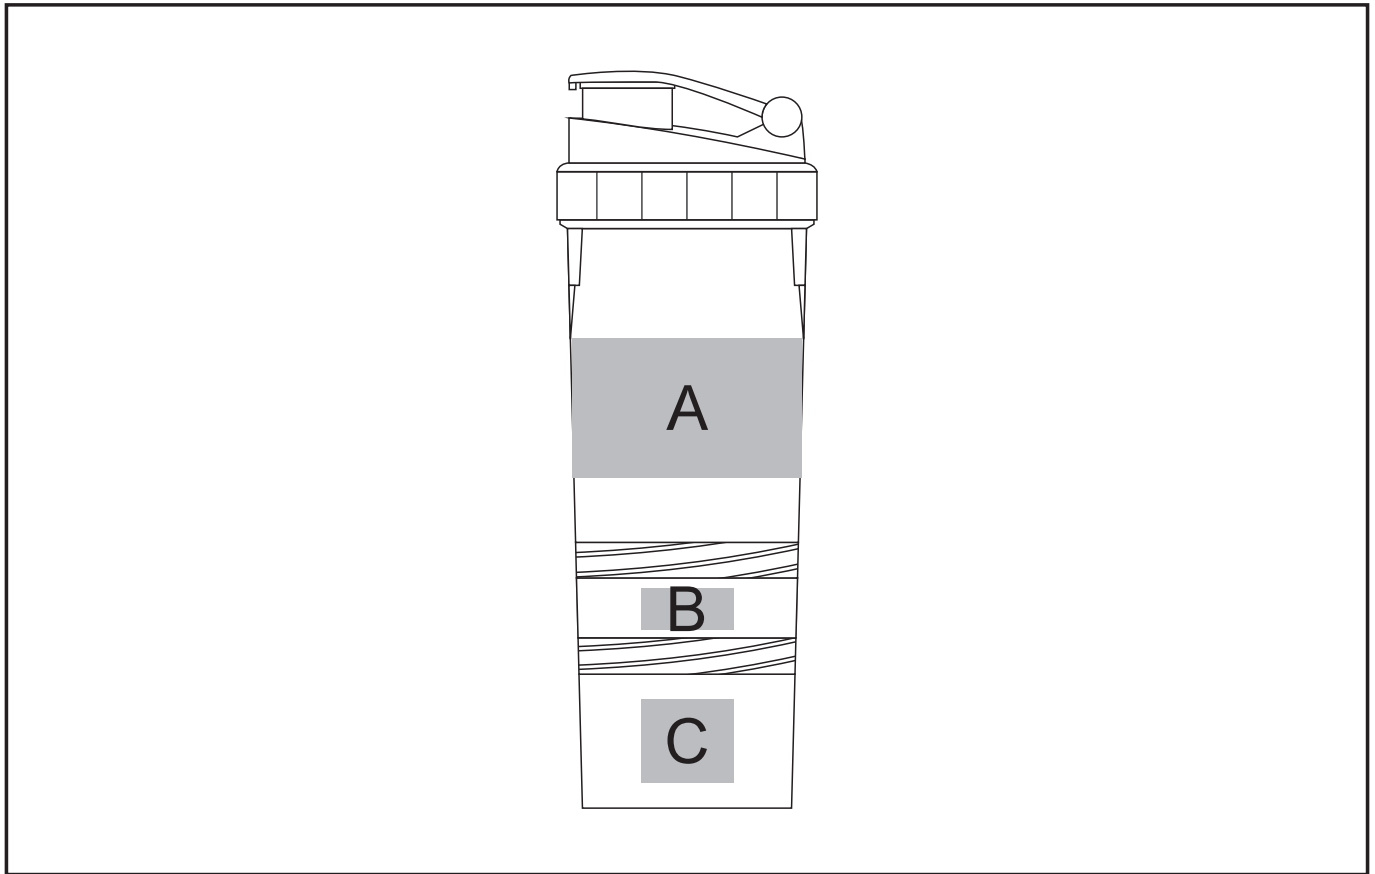

### Need to know:

- Includes 1-Colour, 1-Position Screen Wrap (setup fee applies)

#### **Position A**

1. Pad Print (PB) - 2 to 4 colours  
Size: 33mm wide x 50mm high
2. Screen Wrap (SW) - 1 colour  
Size: 75mm wide x 50mm high

#### **Position B**

1. Pad Print (PB) - 4 colours  
Size: 33mm wide x 15mm high

#### **Position C**

1. Pad Print (PB) - 4 colours  
Size: 33mm wide x 30mm high