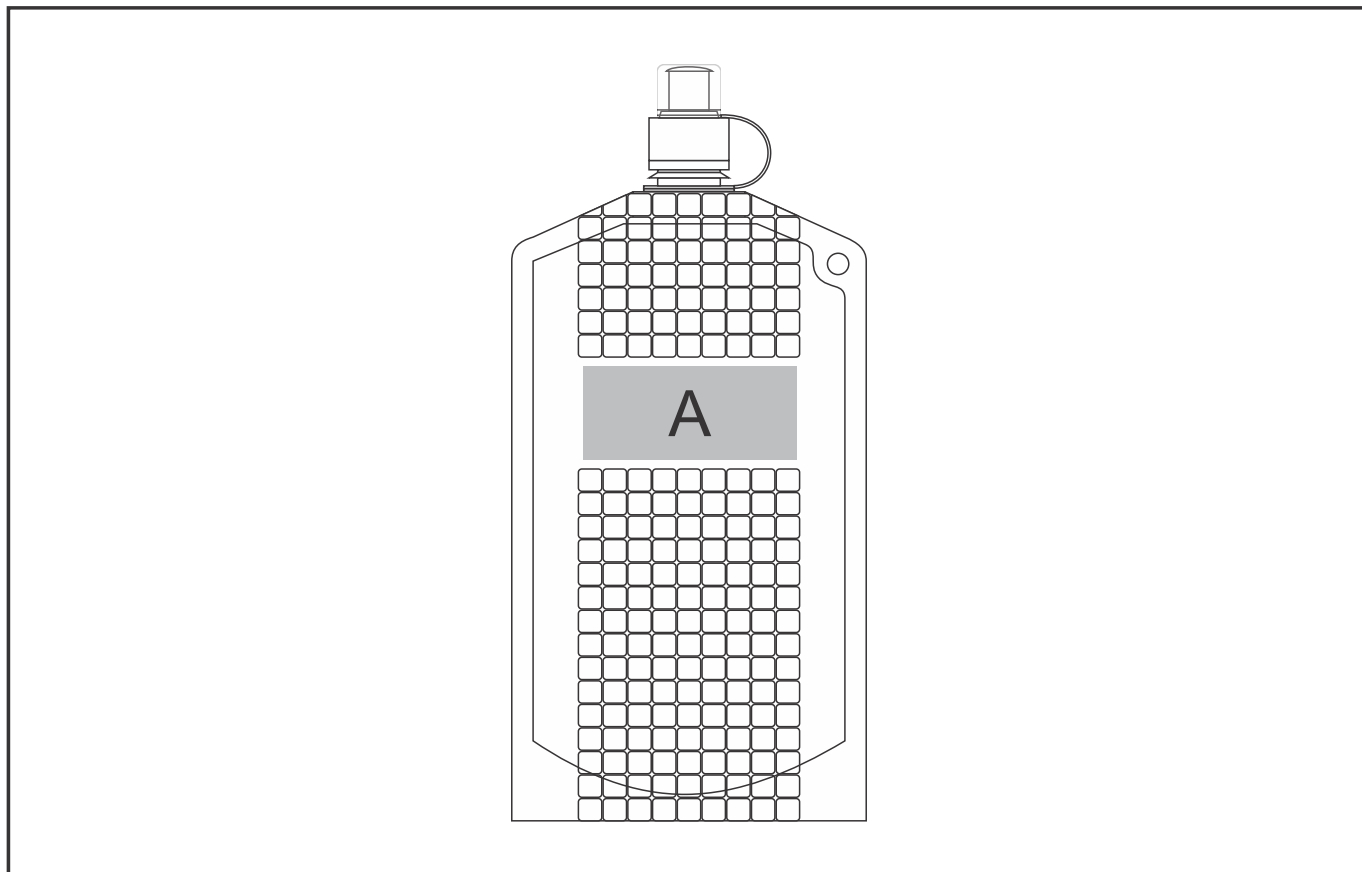

DW-6715

Mosaic Collapsible Water Bottle

Need to know:

- Includes 1-Colour, 1-Position Screen Print (setup fee applies)

Branding Options:

Position A

1. Screen Print (SA) - 1 colour
Size: 80mm wide x 35mm high