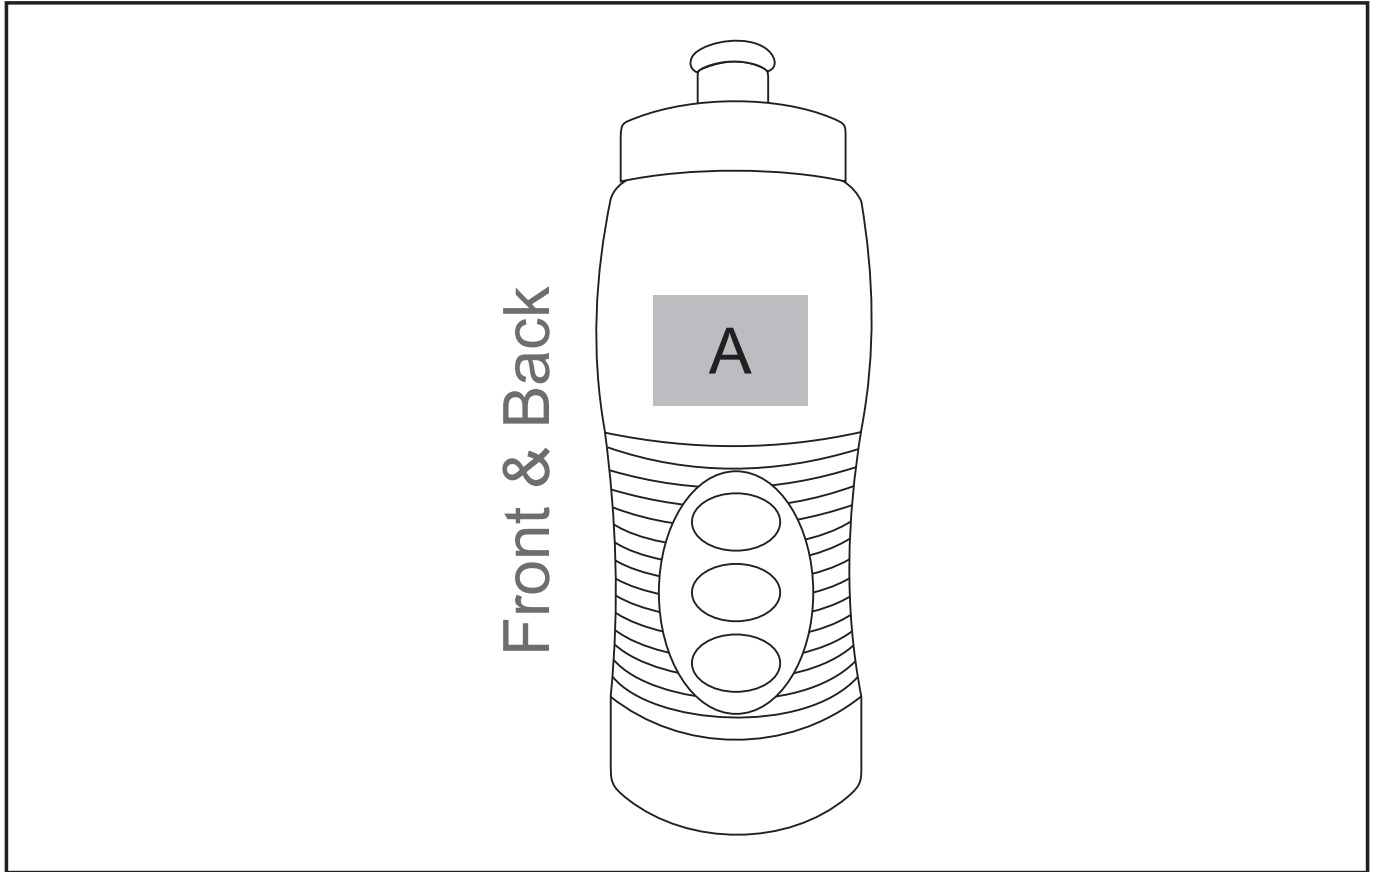

## Evo Water Bottle

### Need to know:

- Includes 1-Colour, 1-Position Screen Wrap (setup fee applies)
- No Branding on the sides, it will affect print
- NO pad printing on this bottle