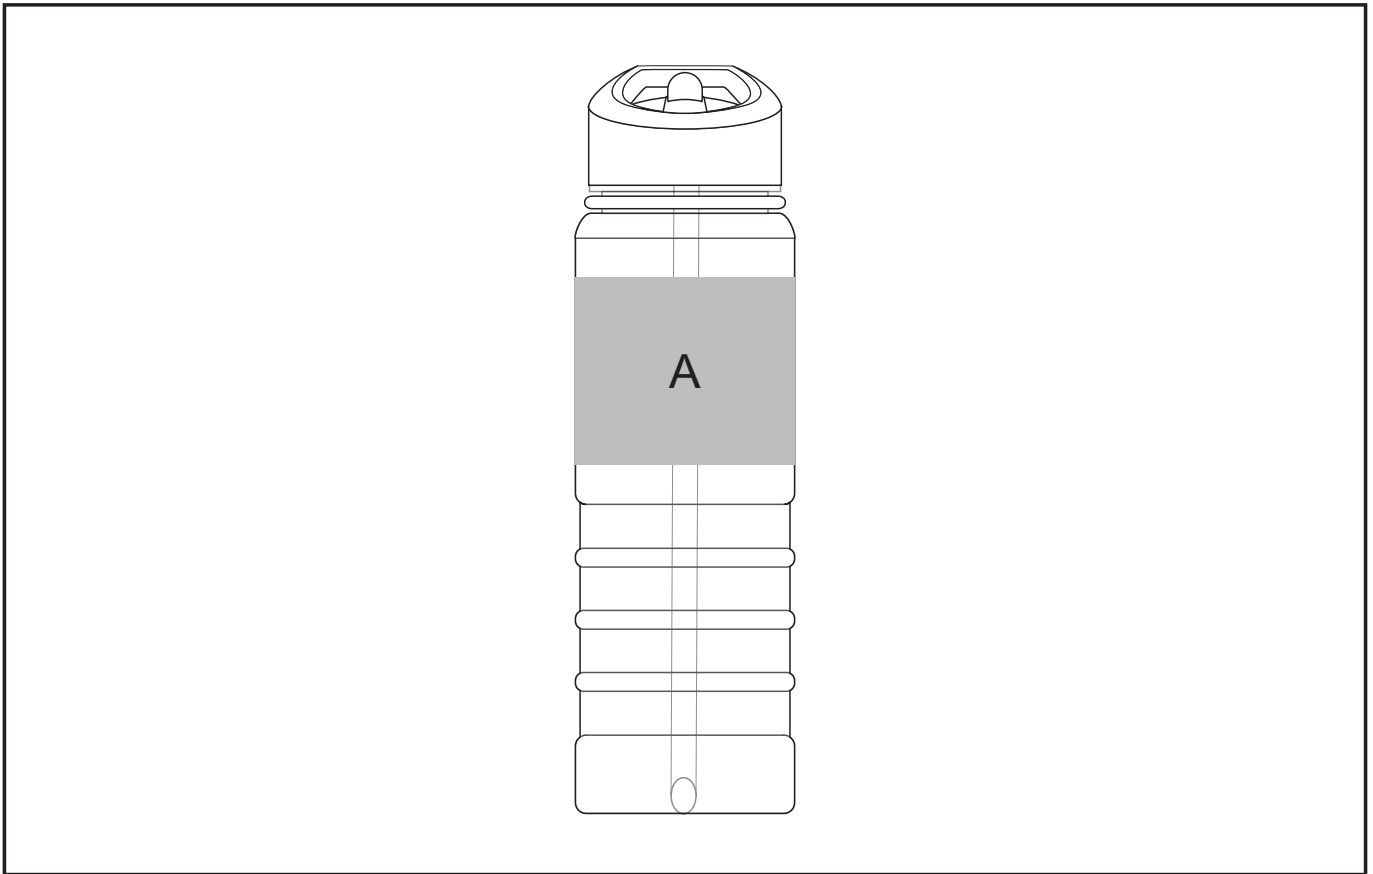

DW-6607

Quench Water Bottle

Need to know:

- Includes 1-Colour, 1-Position Screen Wrap (setup fee applies)
- Cannot guarantee 100% pantone match when printing on transparent bottles
- Cannot guarantee the lid will line up with the print

Branding Options:

Position A

1. Screen Wrap (SW) - 1 colour
Size: 110mm wide x 60mm high
2. Pad Print (PB) - 2 to 4 colours
Size: 33mm wide x 60mm high
3. Direct to Bottle (DP-C) - Full colour
Size: 100mm wide x 76mm high
4. Direct to Bottle (DP-D) - Full colour
Size: 234mm wide x 76mm high