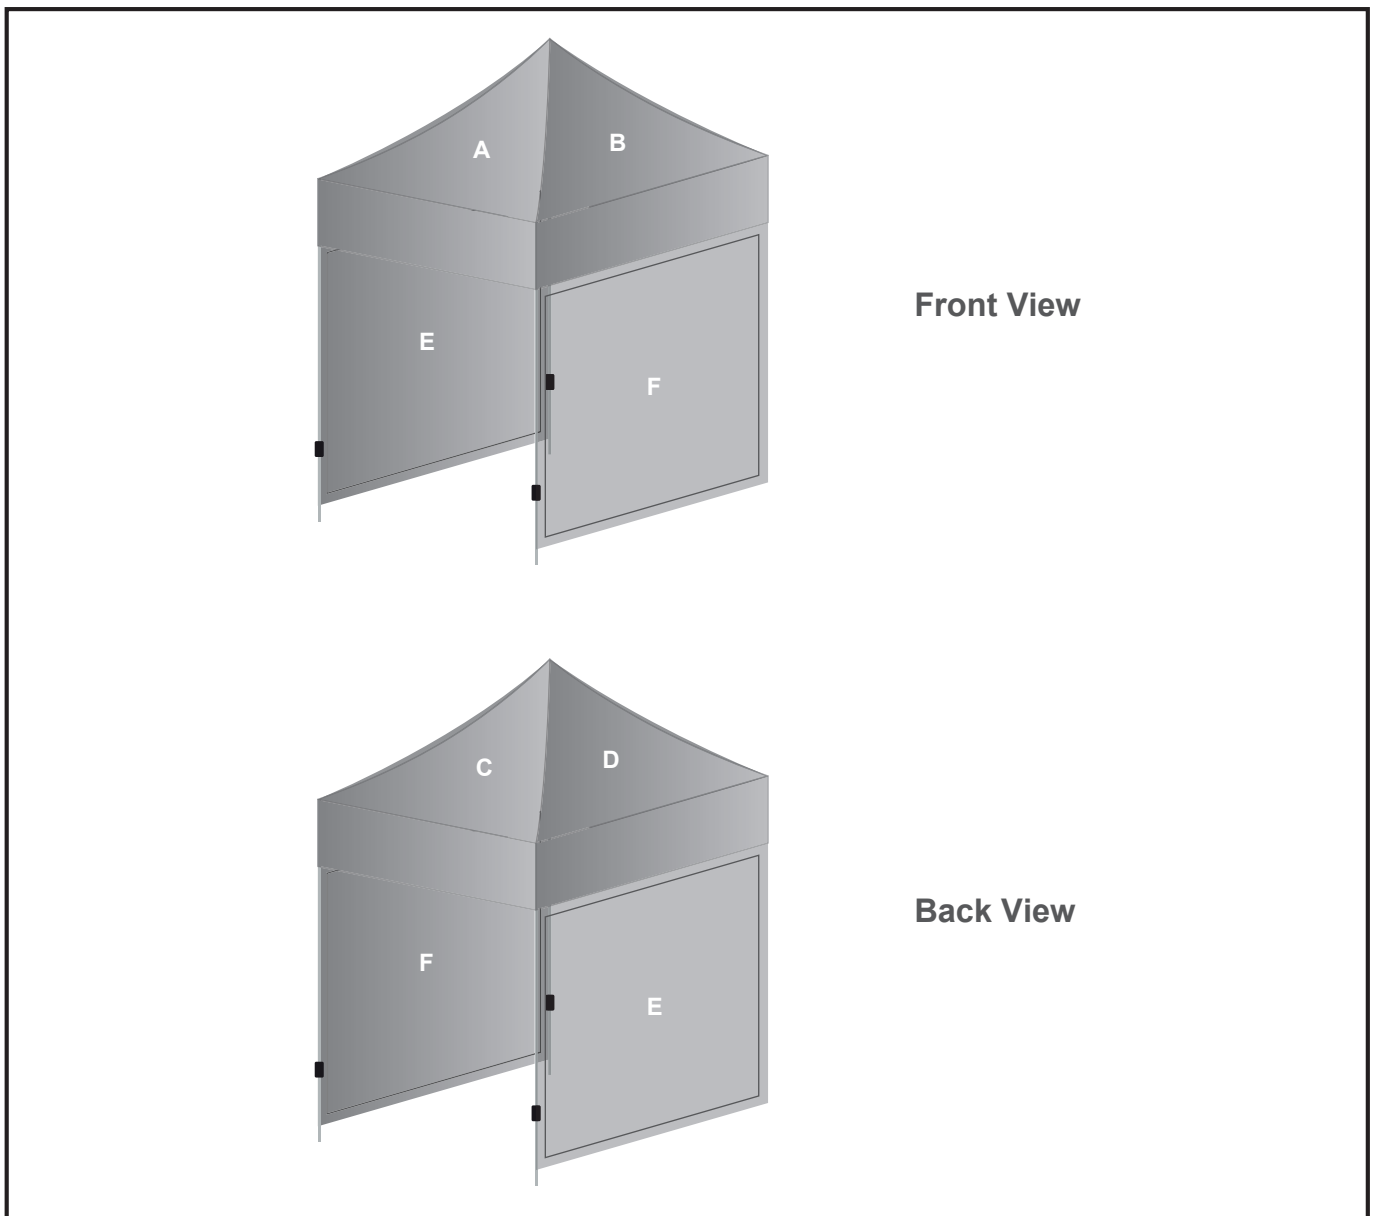

DISPLAY-2144

Ovation Gazebo 2x2m Petite Frame - 2 Full walls

Need to know:

- Roof and walls can be printed on one side only. Printed walls can be setup to face inwards or outwards. Please see template for detailed placement.
- Acceptable file types for artwork: .pdf - minimum 100dpi at 100% - 200dpi at 50% - 400dpi at 25%
- Convert all text to curves / paths

Branding Options:

Position: A - B - C - D - Roof

Size: 2156mm wide x 1656mm high

Position: E - F - Full wall

Size: 2100mm wide x 1956mm high