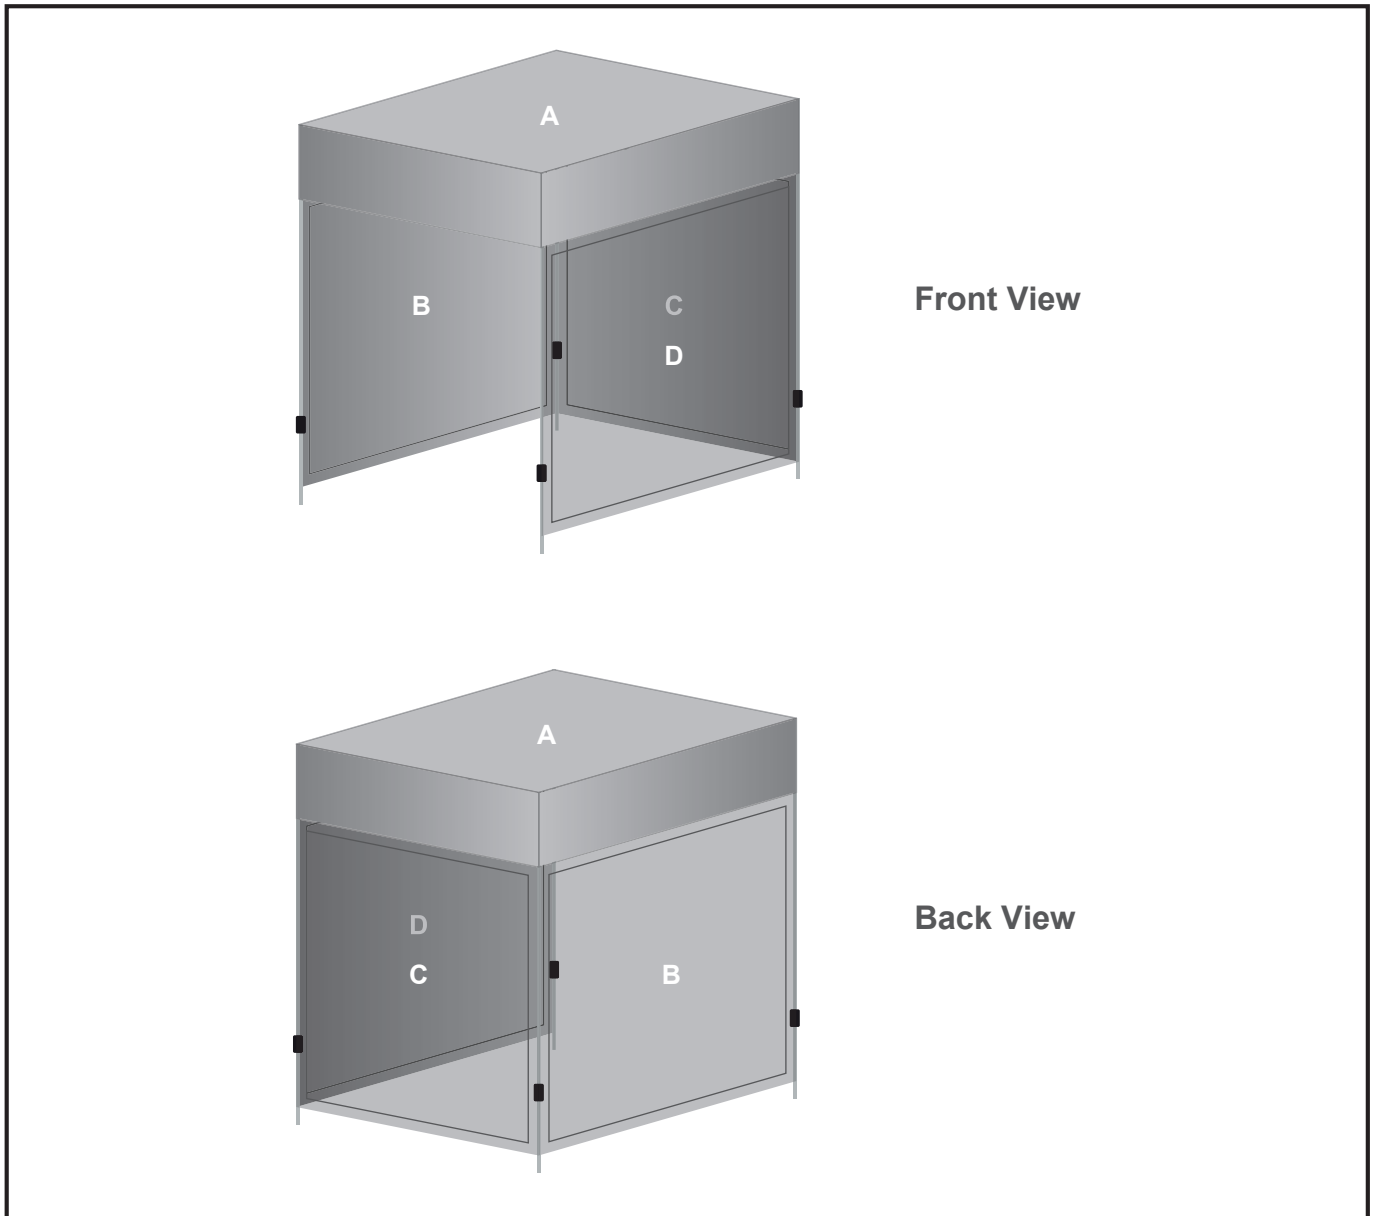

# DISPLAY-2026

Ovation Gazebo 1.5x1.5m Kiosk - 3 Full walls

## Need to know:

- Roof and walls can be printed on one side only. Printed walls can be setup to face inwards or outwards. Please see template for detailed placement.
- Acceptable file types for artwork: .pdf - minimum 100dpi at 100% - 200dpi at 50% - 400dpi at 25%
- Convert all text to curves / paths

## Branding Options:

**Position: A - Roof**

Size: 2270mm wide x 2270mm high

**Position: B - C - D - Full wall**

Size: 1586mm wide x 2060mm high