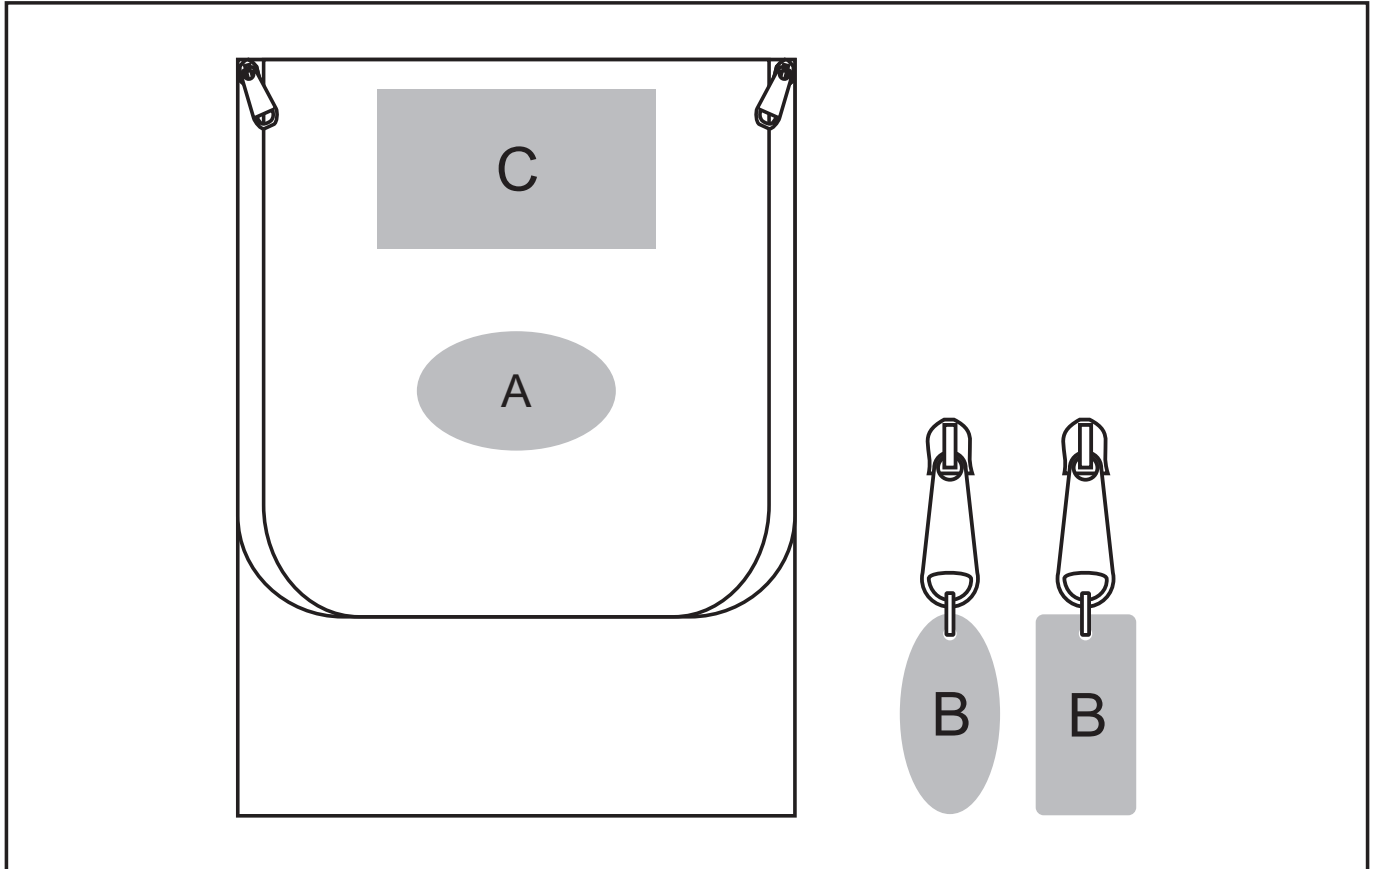

COOL-603

Lunchmate Lunch Cooler

Also available in

Check Logo24
guide and t's & c's

Need to know:

- Includes 1-Position Domed Sticker (setup fee applies)
- **Texture will affect the screen print**

Branding Options:

Position A

1. Dome Sticker (DB) - Full colour
Size: 47mm wide x 27mm high

Position B

1. Zip Puller (ZP-A) - Full colour
Size: 30mm wide x 15mm high

Position C

1. Screen Print (SB) - 1 colour
Size: 70mm wide x 40mm high