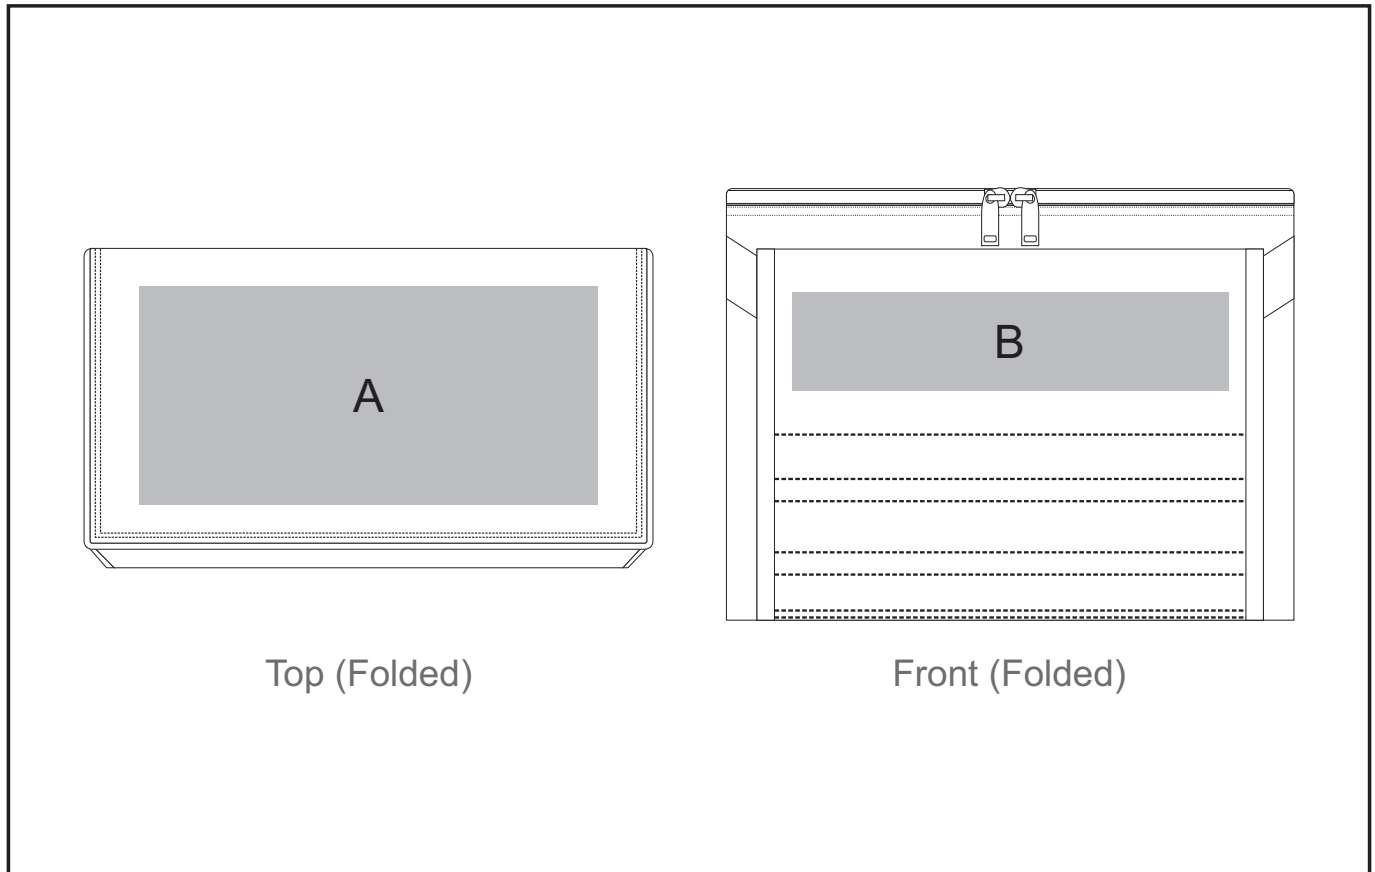

## Saturn 12-Can Cooler

### **Need to know:**

- Includes 1-Colour, 1-Position Screen Print (setup fee applies)

#### **Position A**

1. Screen Print (SB) - 1 colour  
Size: 200mm wide x 45mm high
2. Digital Direct Transfer (DDT-A) - Full colour  
Size: 148mm wide x 105mm high
3. Digital Direct Transfer (DDT-B) - Full colour  
Size: 200mm wide x 105mm high

#### **Position B**

1. Screen Print (SB) - 1 colour  
Size: 170mm wide x 35mm high