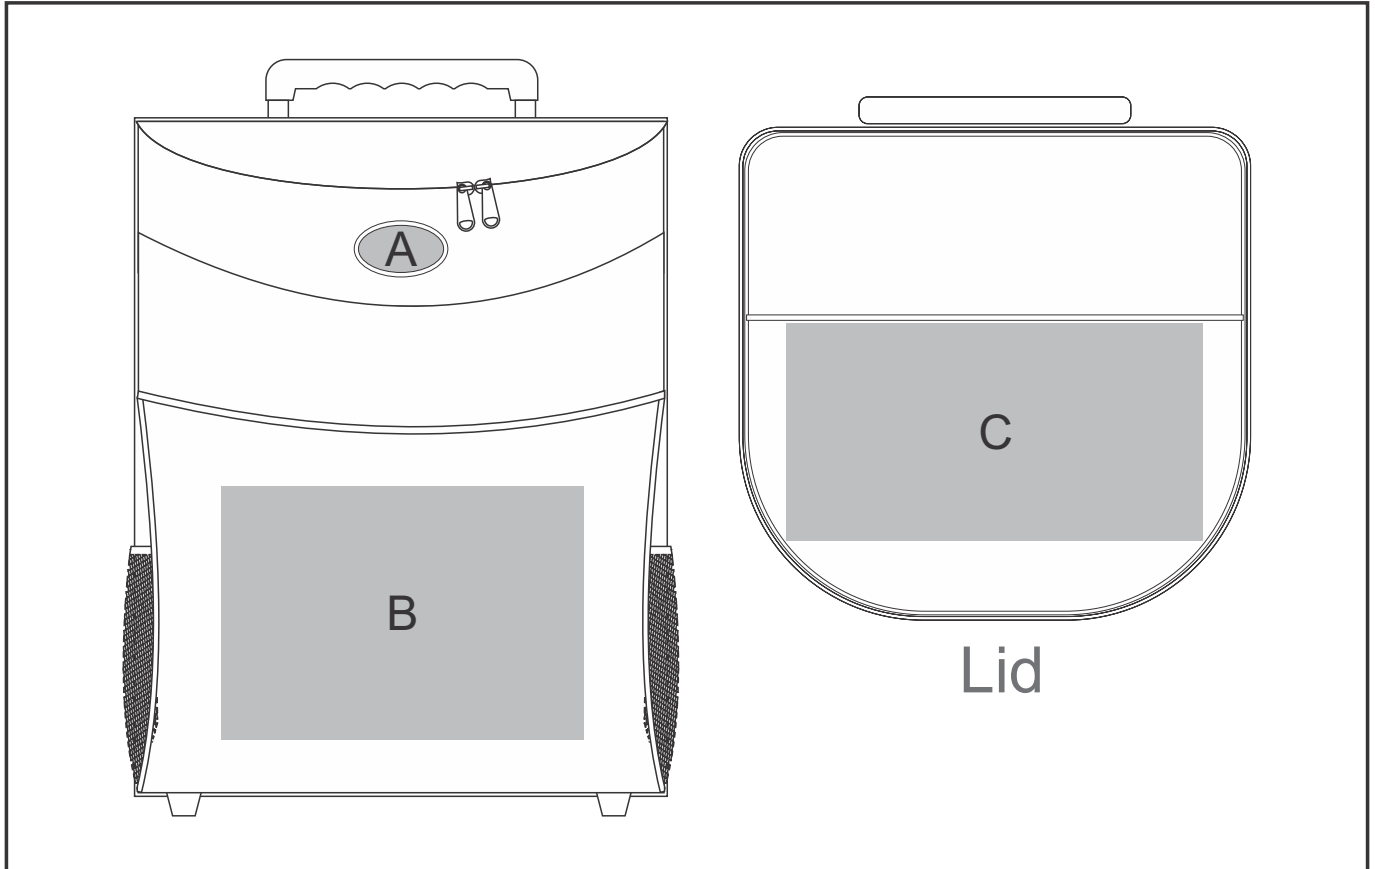

COOL-5155

Igloo Trolley 30-Can Cooler

Need to know:

- Includes 1-Position Domed Sticker (setup fee applies)

Branding Options:

Position A

1. Dome Sticker (DB) - Full colour
Size: 47mm wide x 27mm high

Position B

1. Screen Print (SC) - 6 colours
Size: 200mm wide x 140mm high

Position C

1. Digital Direct Transfer (DDT-A) - Full colour
Size: 148mm wide x 105mm high
2. Digital Direct Transfer (DDT-B) - Full colour
Size: 210mm wide x 120mm high
3. Digital Direct Transfer (DDT-C) - Full colour
Size: 230mm wide x 120mm high