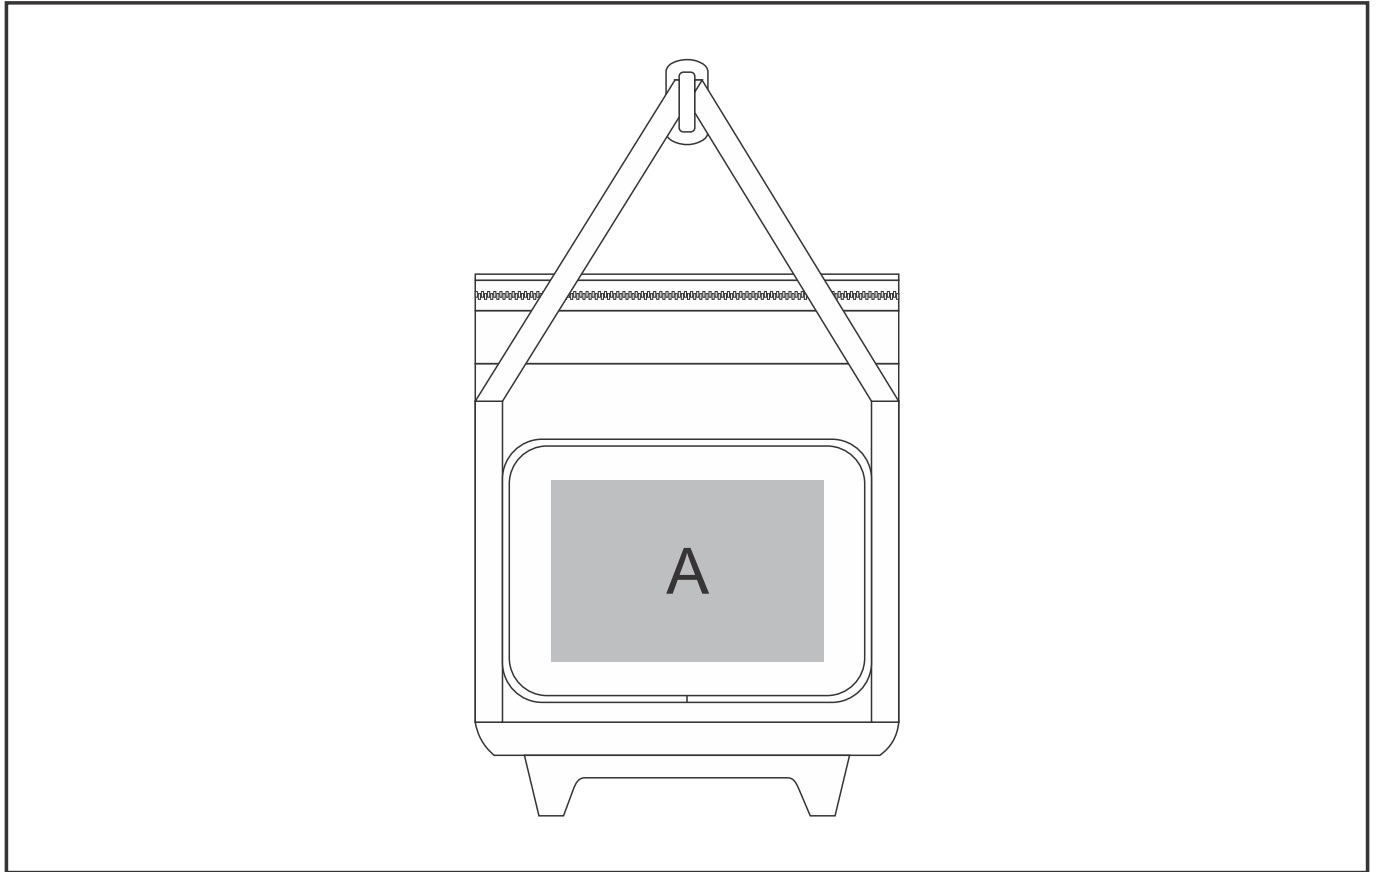

COOL-5088

Pacific Trolley 24-Can Cooler

Need to know:

- Includes 1-Colour, 1-Position Screen Print (setup fee applies)

Branding Options:

Position A

1. Screen Print (SC) - 6 colours
Size: 180mm wide x 120mm high