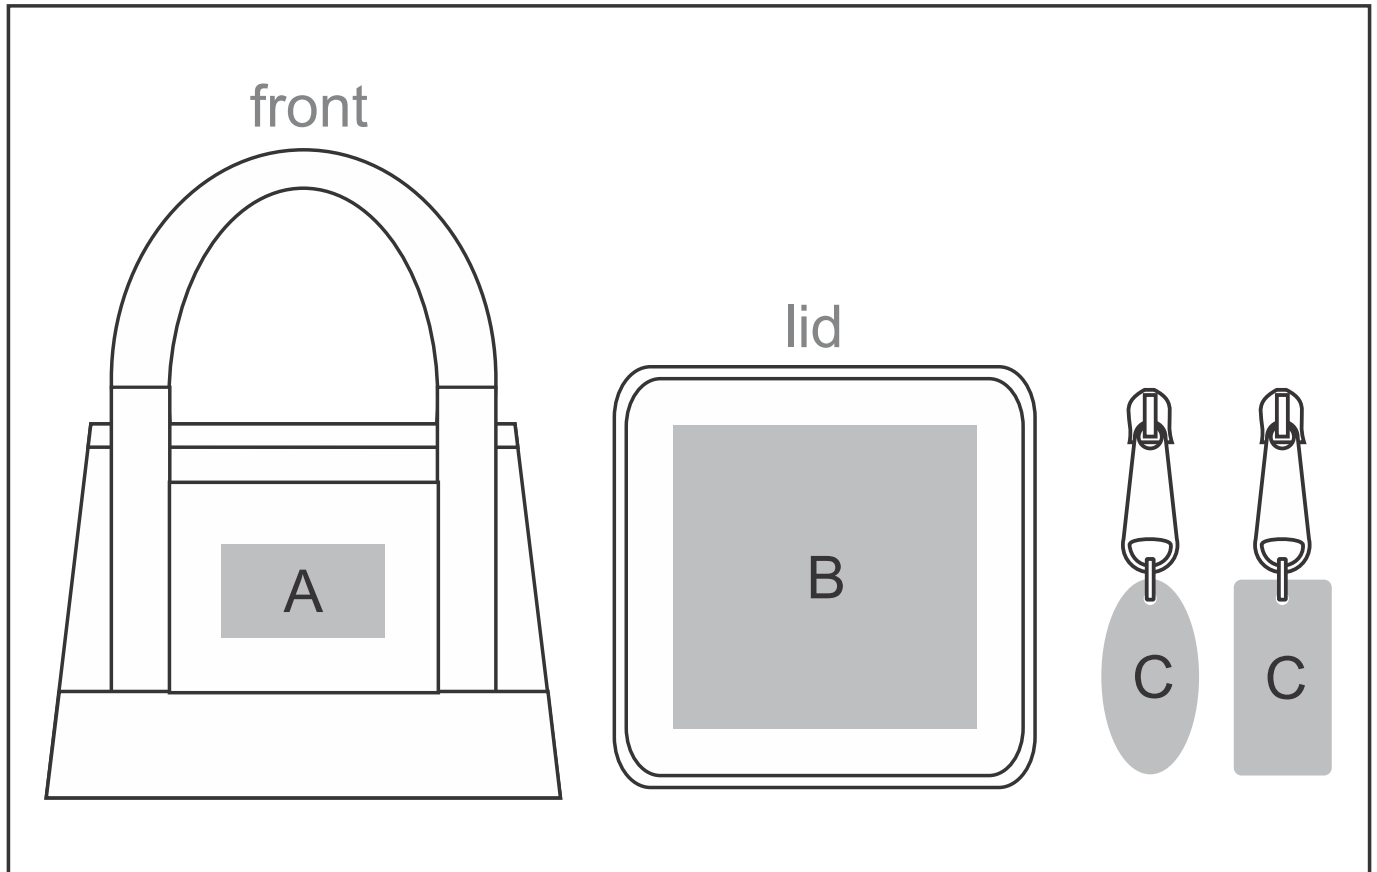

### **Need to know:**

- Includes 1-Colour, 1-Position Screen Print (setup fee applies)

#### **Position A**

1. Screen Print (SB) - 6 colours  
Size: 70mm wide x 40mm high
2. Direct Digital Transfer (DDT-A) - Full colour  
Size: 90mm wide x 70mm high

#### **Position B**

1. Screen Print (SB) - 1 colour  
Size: 130mm wide x 130mm high

#### **Position C**

1. Zip Puller (ZP-A) - Full colour  
Size: 30mm wide x 15mm high