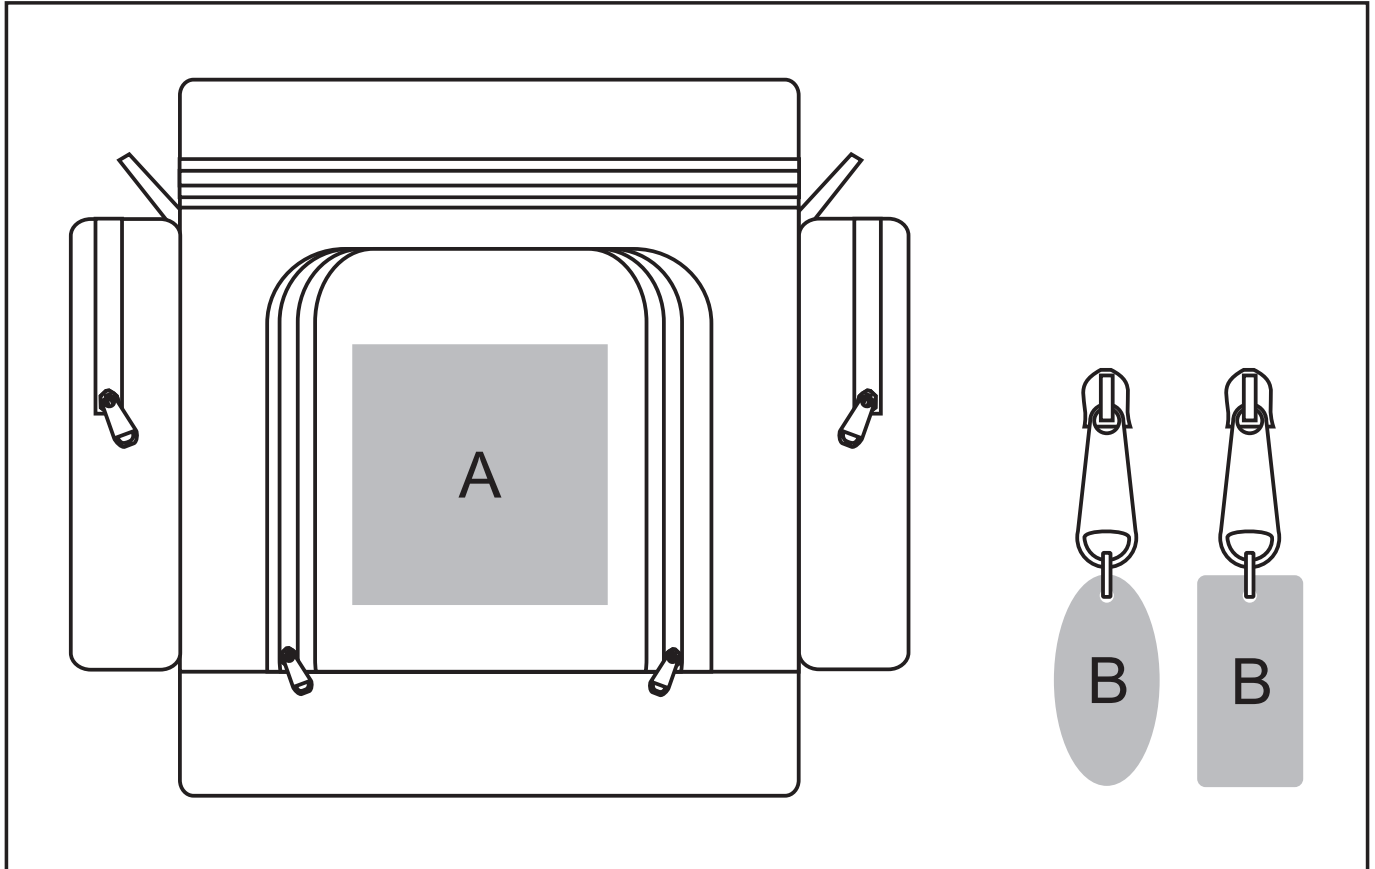

COOL-13

Clifton 12-Can Cooler

Need to know:

- Includes 1-Colour, 1-Position Screen Print (setup fee applies)

Branding Options:

Position A

1. Screen Print (SB) - 6 colours
  Size: 80mm wide x 80mm high
2. Embroidery (EMB) - 9 colours
  Size: 75mm diameter
3. Direct Digital Transfer (DDT-A) - Full colour
  Size: 100mm wide x 100mm high

Position B

1. Zip Puller (ZP-A) - Full colour
  Size: 30mm wide x 15mm high