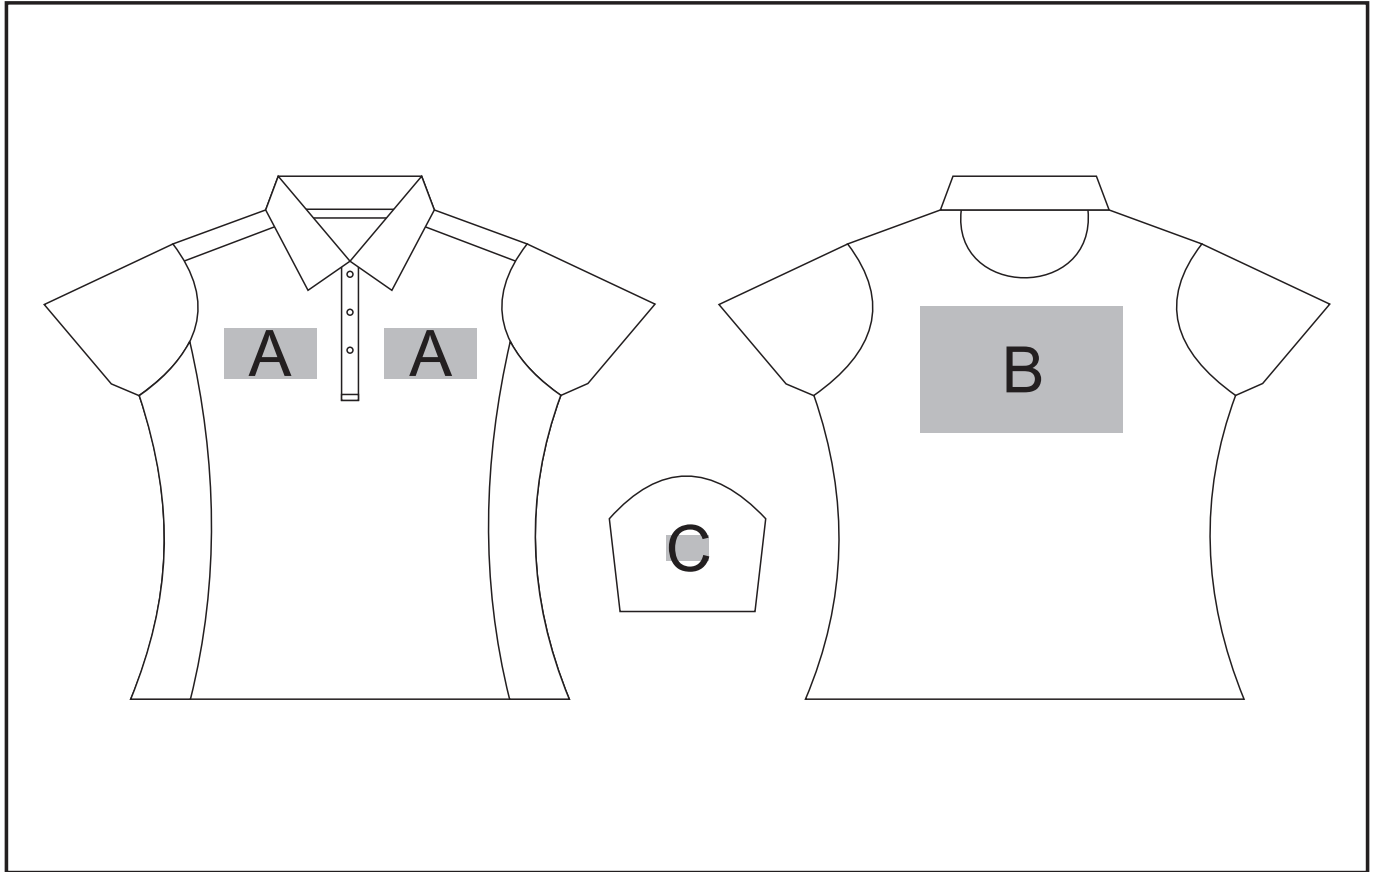

CB-5803

Sullivan Golf Shirt Ladies

Need to know:

- Includes 1-Position Embroidery OR 1 Position Digital Transfer OR 1 Position Deboss (setup fee applies)
- Cannot guarantee a 100% straight branding on any clothing item with check or stripe detail
- EMB/DTC inclusive Parameters: Left/Right Chest=100mm x 100mm OR Back = 8000mm²

Branding Options:

Position A

1. Embroidery (EMB) - 9 colours
Size: 80mm diameter
2. Deboss (BOS)
Size: 100mm wide x 50mm high
3. Digital Transfer Clothing (DTC) - Full colour
Size: 80mm wide x 80mm high

Position B

1. Embroidery (EMB) - 9 colours
Size: 200mm wide x 150mm high
2. Deboss (BOS)
Size: 150mm wide x 60mm high
3. Digital Transfer Clothing (DTC) - Full colour
Size: 210mm wide x 148mm high

Position C

1. Embroidery (EMB) - 9 colours
Size: 50mm diameter
2. Deboss (BOS)
Size: 50mm wide x 30mm high
3. Digital Transfer Clothing (DTC) - Full colour
Size: 50mm wide x 50mm high