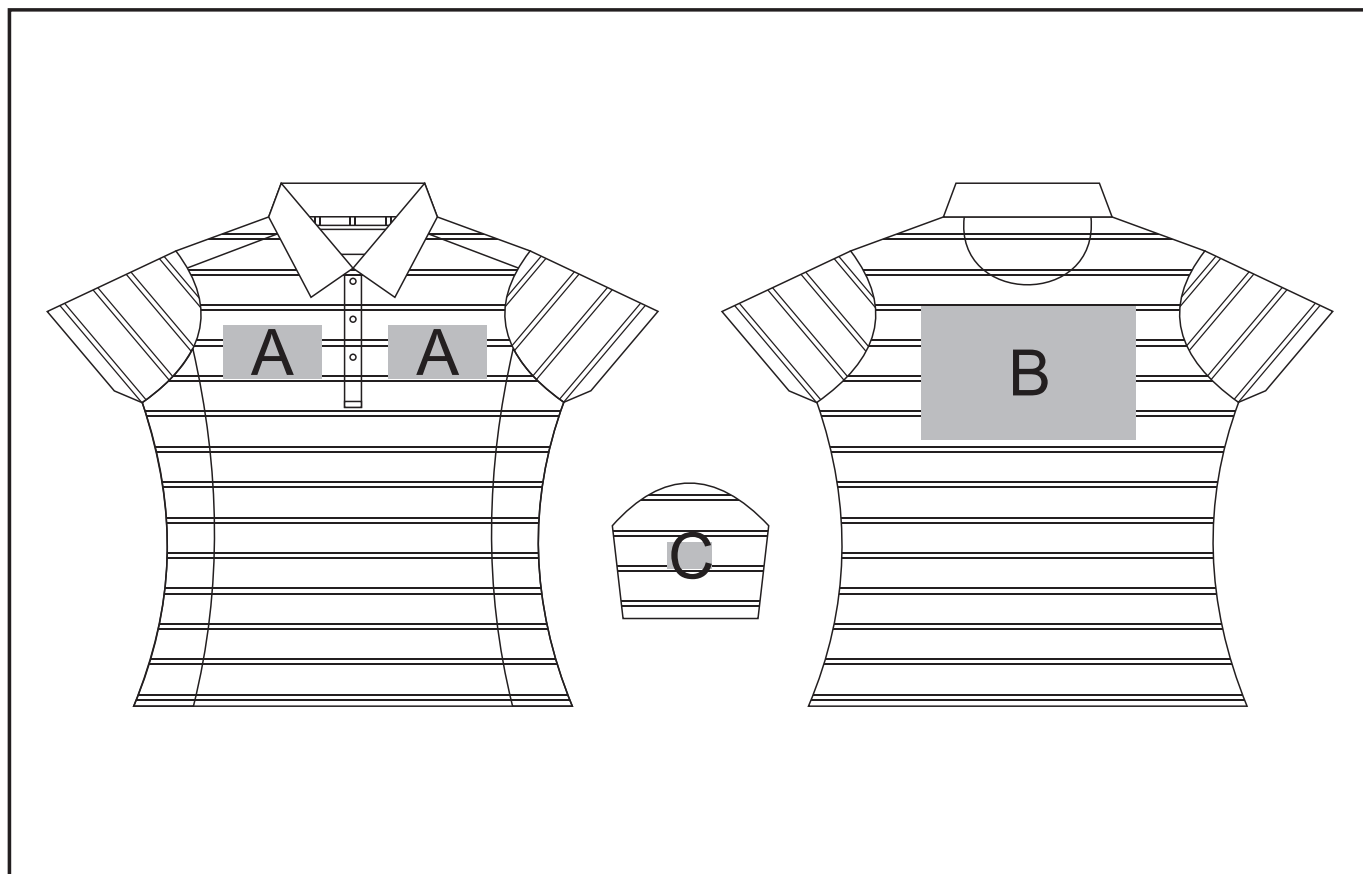

CB-5801

Hawthorne Golf Shirt Ladies

Need to know:

- Includes 1-Position Embroidery OR 1 Position Digital Transfer OR 1 Position Deboss (setup fee applies)
- Cannot guarantee a 100% straight branding on any clothing item with check or stripe detail
- EMB/DTC inclusive Parameters: Left/Right Chest=100mm x 100mm OR Back = 8000mm²

Branding Options:

Position A

1. Embroidery (EMB) - 9 colours
Size: 100mm diameter
2. Deboss (BOS)
Size: 100mm wide x 50mm high
3. Digital Transfer Clothing (DTC) - Full colour
Size: 100mm wide x 100mm high

Position B

1. Embroidery (EMB) - 9 colours
Size: 200mm wide x 150mm high
2. Deboss (BOS)
Size: 150mm wide x 60mm high
3. Digital Transfer Clothing (DTC) - Full colour
Size: 210mm wide x 148mm high

Position C

1. Embroidery (EMB) - 9 colours
Size: 50mm diameter
2. Deboss (BOS)
Size: 50mm wide x 30mm high
3. Digital Transfer Clothing (DTC) - Full colour
Size: 50mm wide x 50mm high