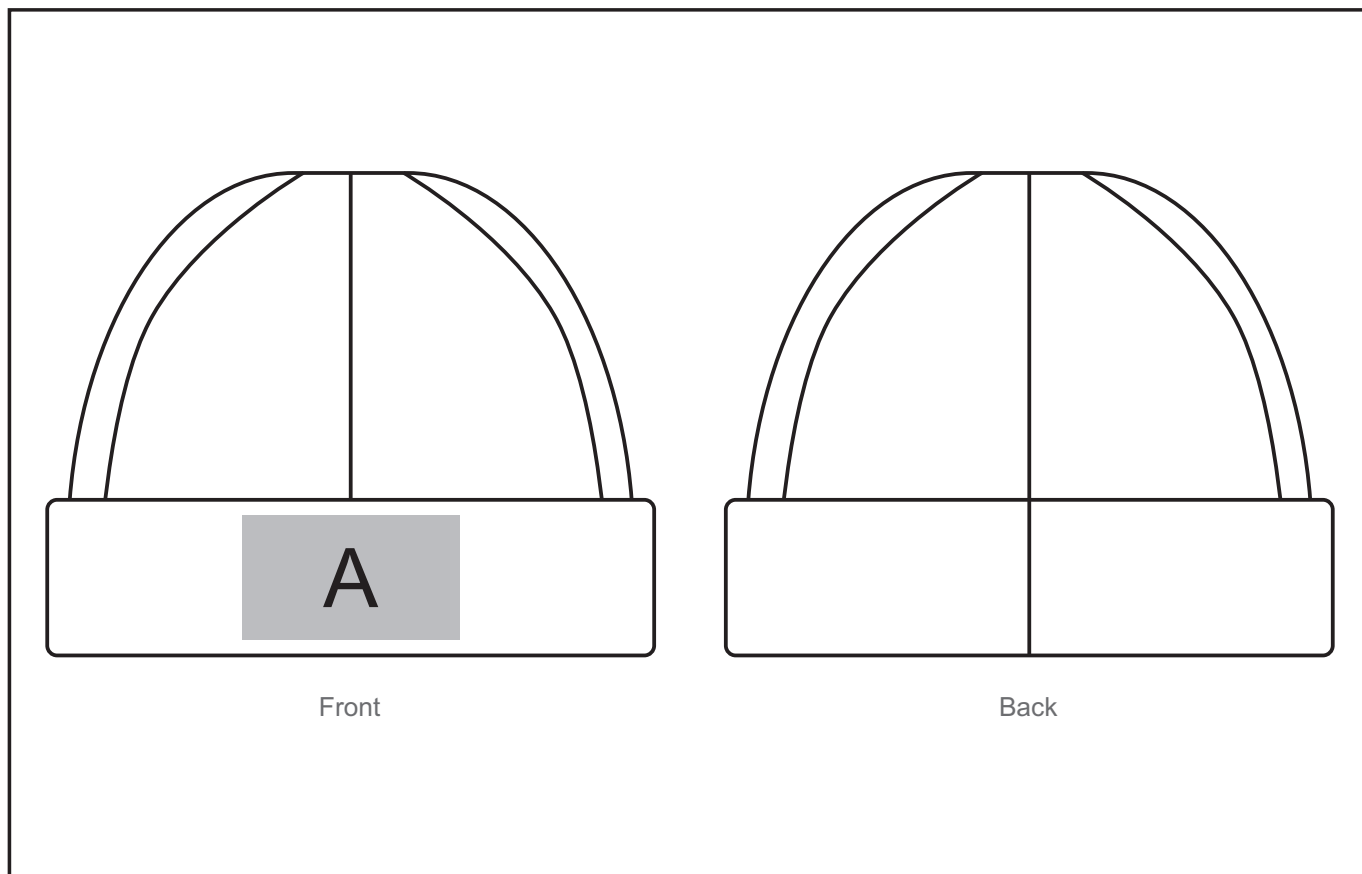

CAP-901

Alaska Fleece Beanie

Need to know:

- Please note there is a seam at the back of the beanie

Branding Options:

Position A

1. Embroidery (EMB) - 9 colours
Size: 70mm wide x 40mm high