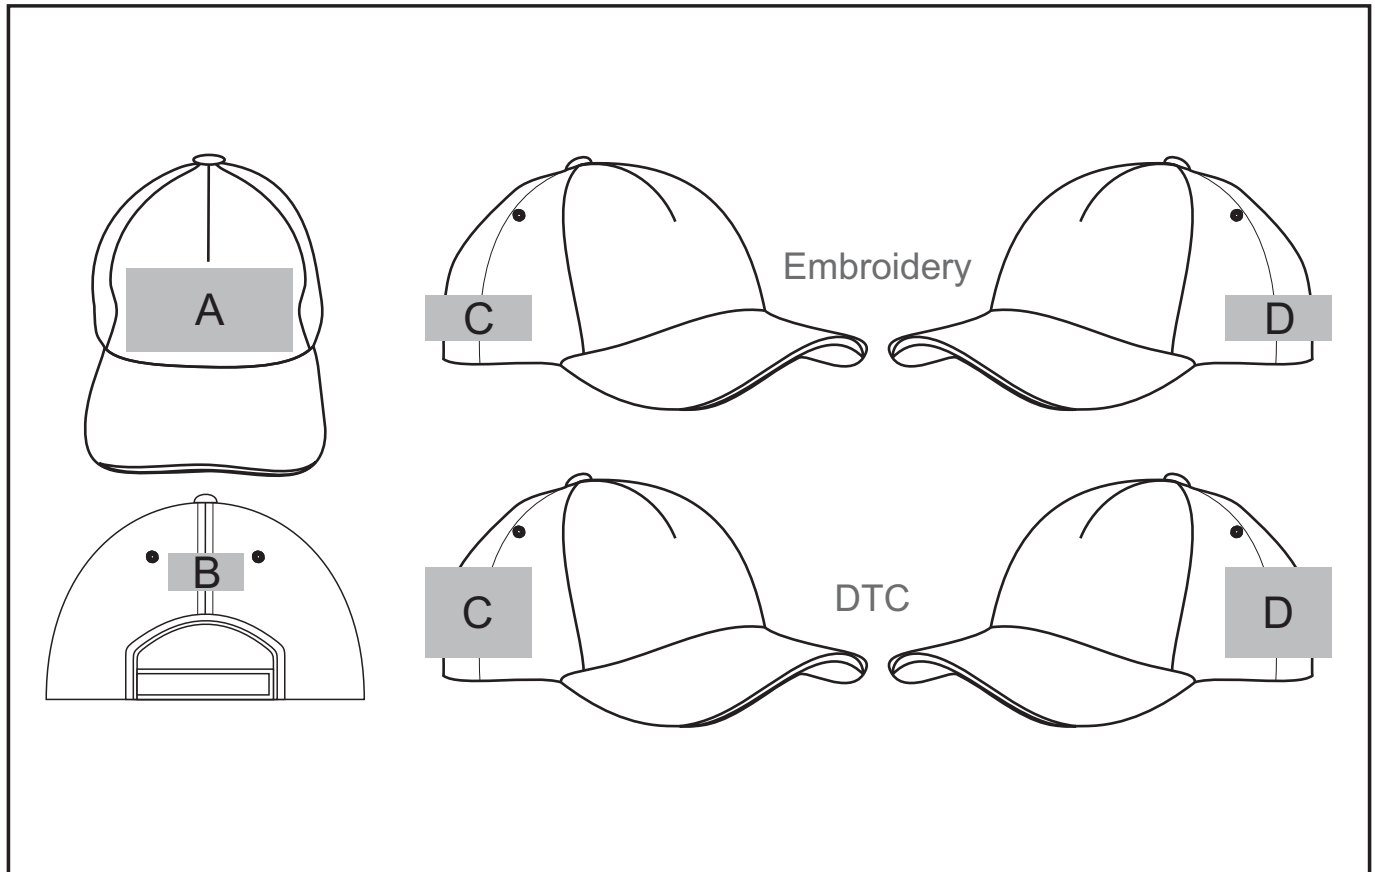

CAP-800

Memphis 5 Panel Cap

Need to know:

- N/A

Branding Options:

Position A

1. Embroidery (EMB) - 9 colours
Size: 110mm wide x 55mm high
2. Screen Print (SC) - 1 colour
Size: 90mm wide x 35mm high
3. Digital Transfer Caps (DTC) - Full colour
Size: 110mm wide x 50mm high

Position B

1. Embroidery (EMB) - 9 colours
Size: 80mm wide x 25mm high
2. Digital Transfer Caps (DTC) - Full colour
Size: 50mm wide x 20mm high

Position C & D

1. Embroidery (EMB) - 9 colours
Size: 70mm wide x 30mm high
2. Digital Transfer Caps (DTC) - Full colour
Size: 70mm wide x 60mm high