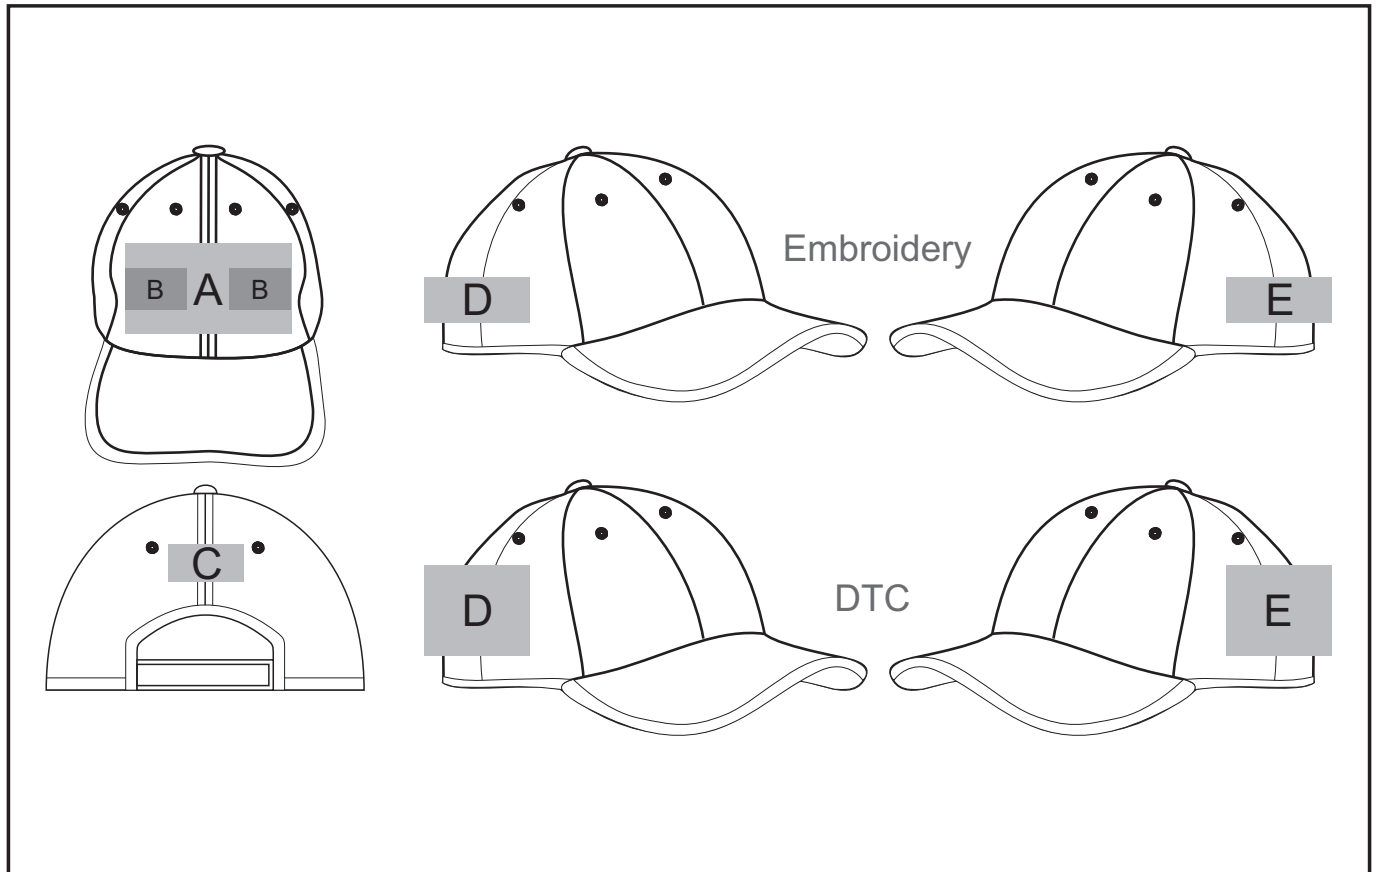

CAP-1066

Soho 6 Panel Cap

Need to know:

N/A

Branding Options:

Position A

1. Embroidery (EMB) - 9 colours
  Size: 110mm wide x 55mm high
2. Digital Transfer Caps (DTC) - Full colour
  Size: 110mm wide x 50mm high

Position C

1. Embroidery (EMB) - 9 colours
  Size: 80mm wide x 25mm high
2. Digital Transfer Caps (DTC) - Full colour
  Size: 50mm wide x 20mm high

Position B

1. Digital Transfer Caps (DTC) - Full colour
  Size: 45mm wide x 30mm high

Position D & E

1. Embroidery (EMB) - 9 colours
  Size: 70mm wide x 30mm high
2. Digital Transfer Caps (DTC) - Full colour
  Size: 70mm wide x 60mm high