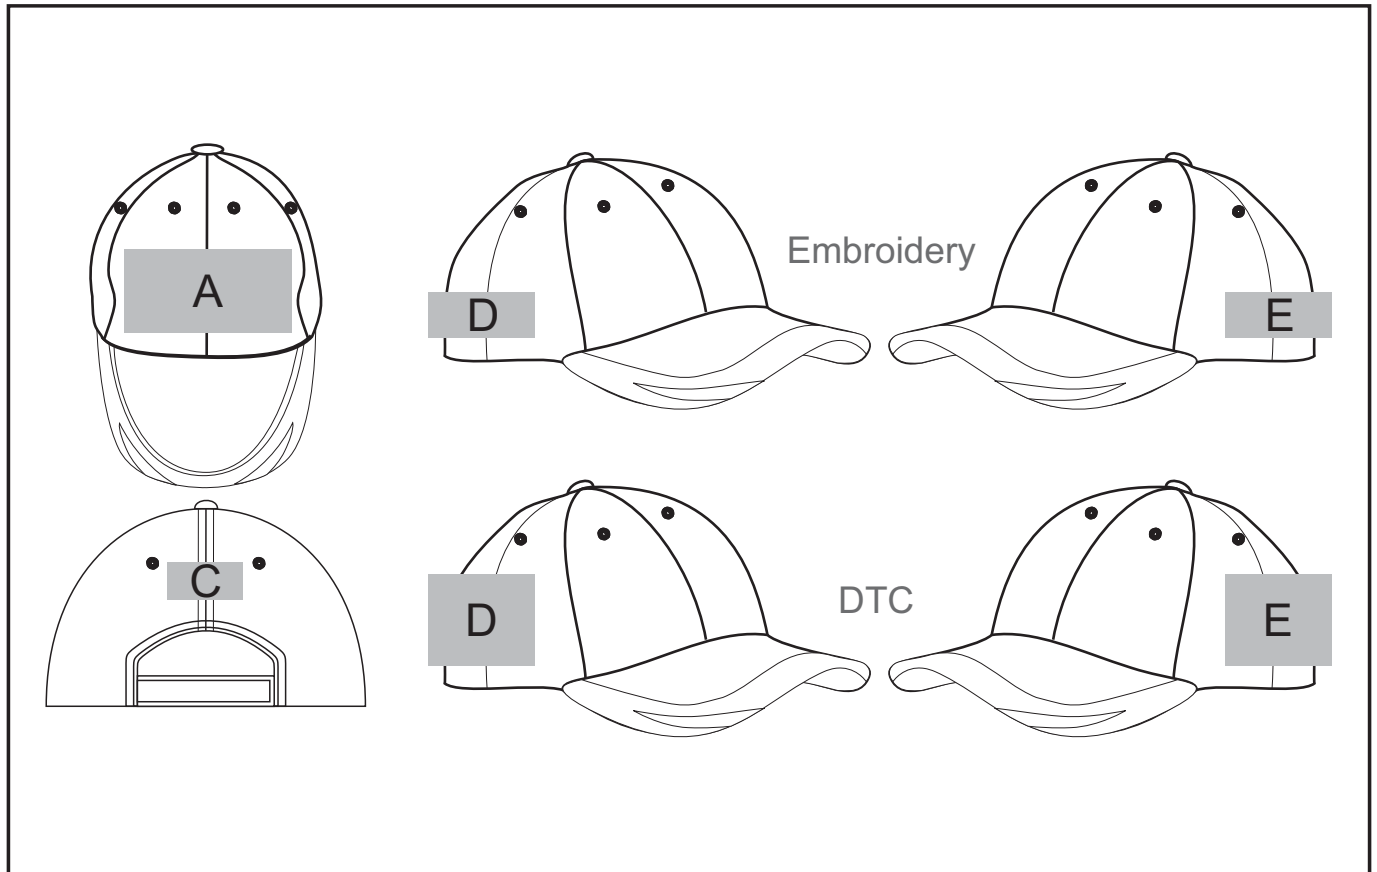

CAP-1008

Bronx 6 Panel Cap

Need to know:

- Heat press cannot be done over a seam

Branding Options:

Position A

1. Embroidery (EMB) - 9 colours
  Size: 110mm wide x 55mm high
2. Digital Transfer Caps (DTC) - Full colour
  Size: 110mm wide x 50mm high

Position C

1. Embroidery (EMB) - 9 colours
  Size: 80mm wide x 25mm high
2. Digital Transfer Caps (DTC) - Full colour
  Size: 50mm wide x 20mm high

Position D & E

1. Embroidery (EMB) - 9 colours
  Size: 70mm wide x 30mm high
2. Digital Transfer Caps (DTC) - Full colour
  Size: 70mm wide x 60mm high