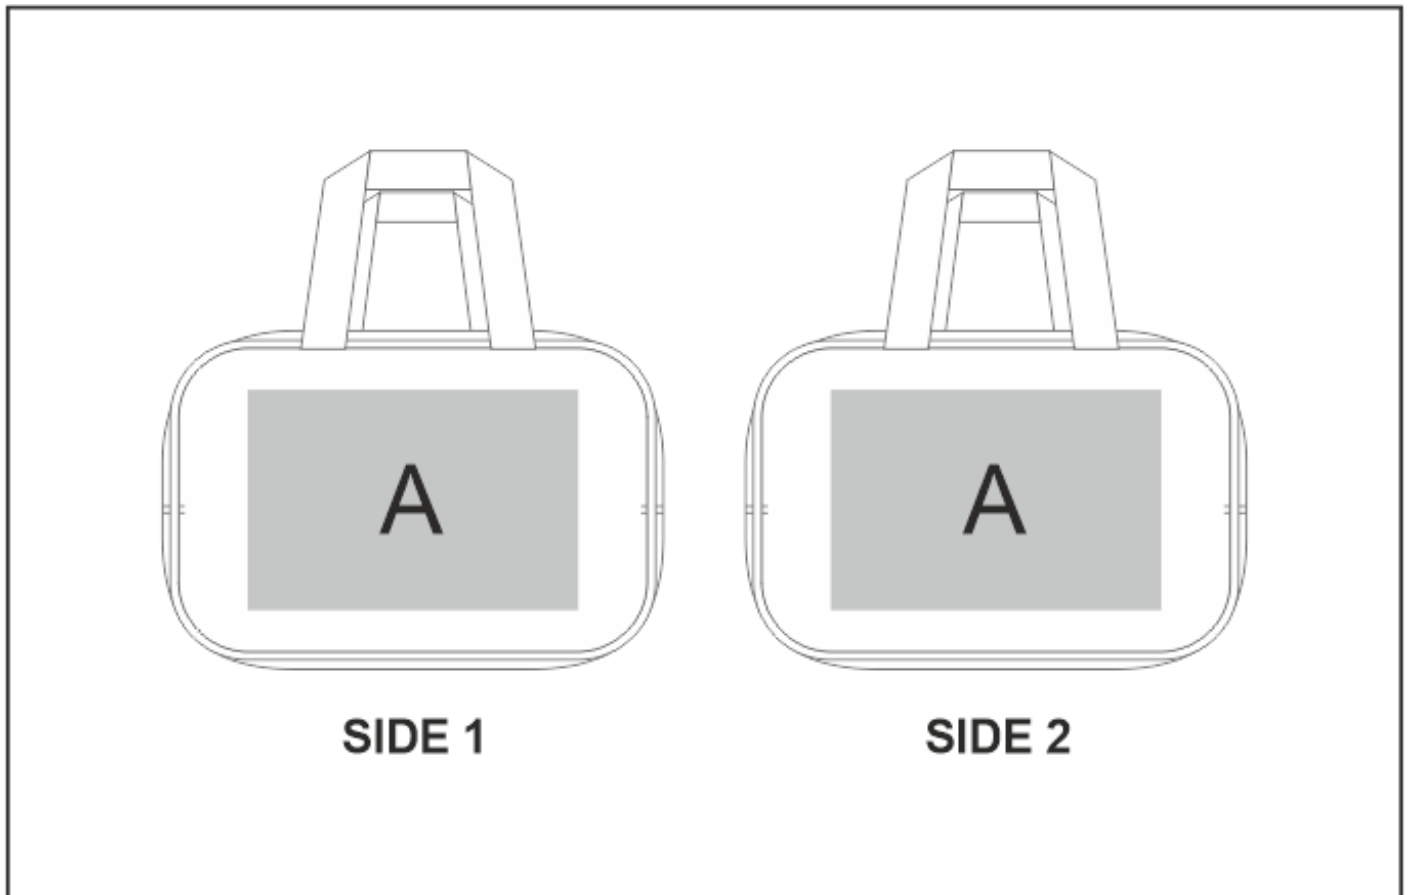

BG-AM-354-B

Tiffany Super Toiletry Bag

Need to know:

- Includes 1-Colour, 1-Position Screen Print (setup fees apply)

Branding Options:

Position A

1. Screen Print (SC)

1 Colour

Size: 180mm wide x 120mm high