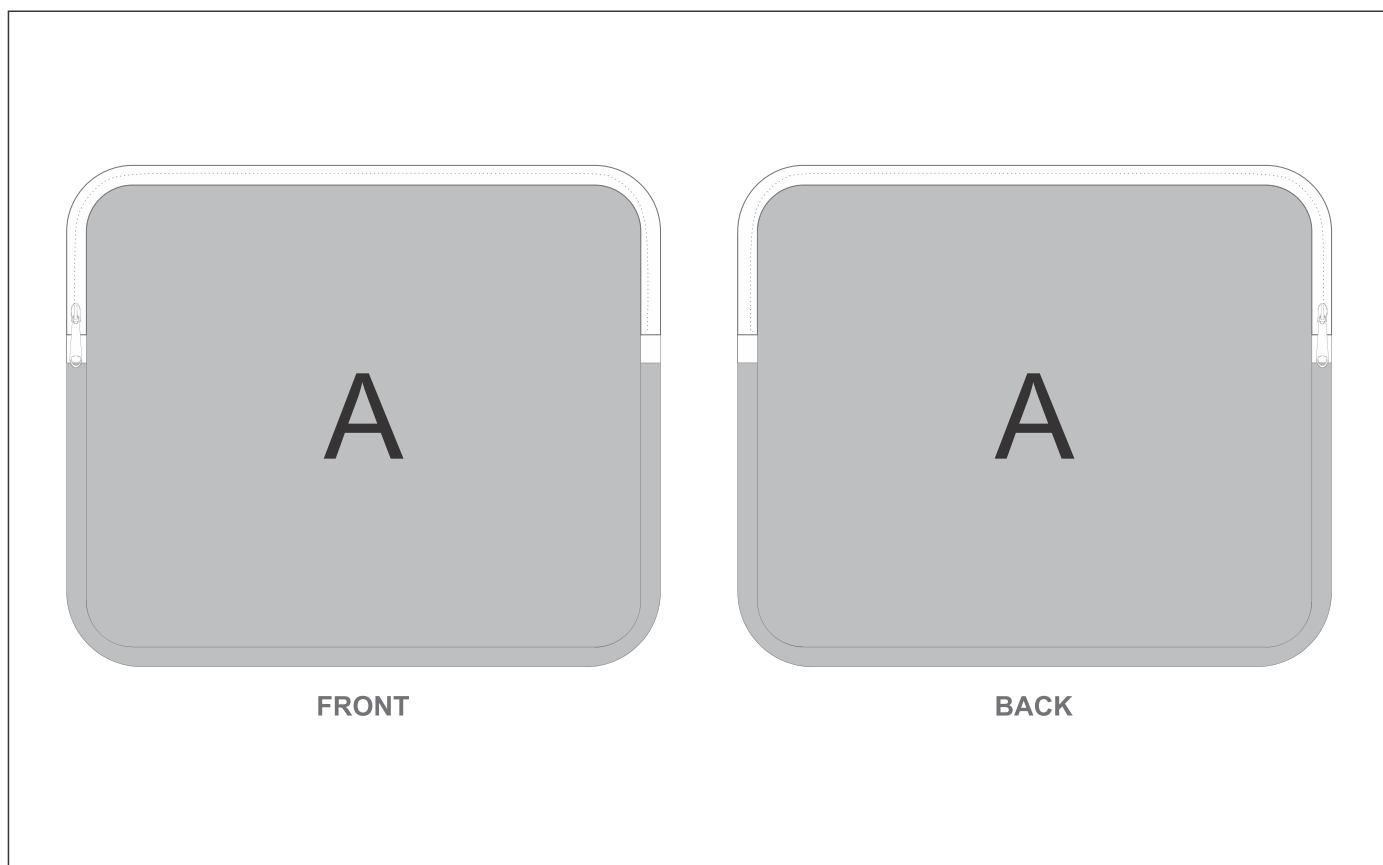

# BC-HP-71-G

## Hoppla Domain Neoprene Tablet Sleeve

### Need to know:

- Includes 1-Position Sublimation (setup fees apply)
- **Please Note: We cannot guarantee 100% logo Alignment on all Brandable Panels.**

#### **Position A**

1. Custom Sublimation A (CPSUB-A)  
Full Colour  
Size: 620mm wide x 286mm high