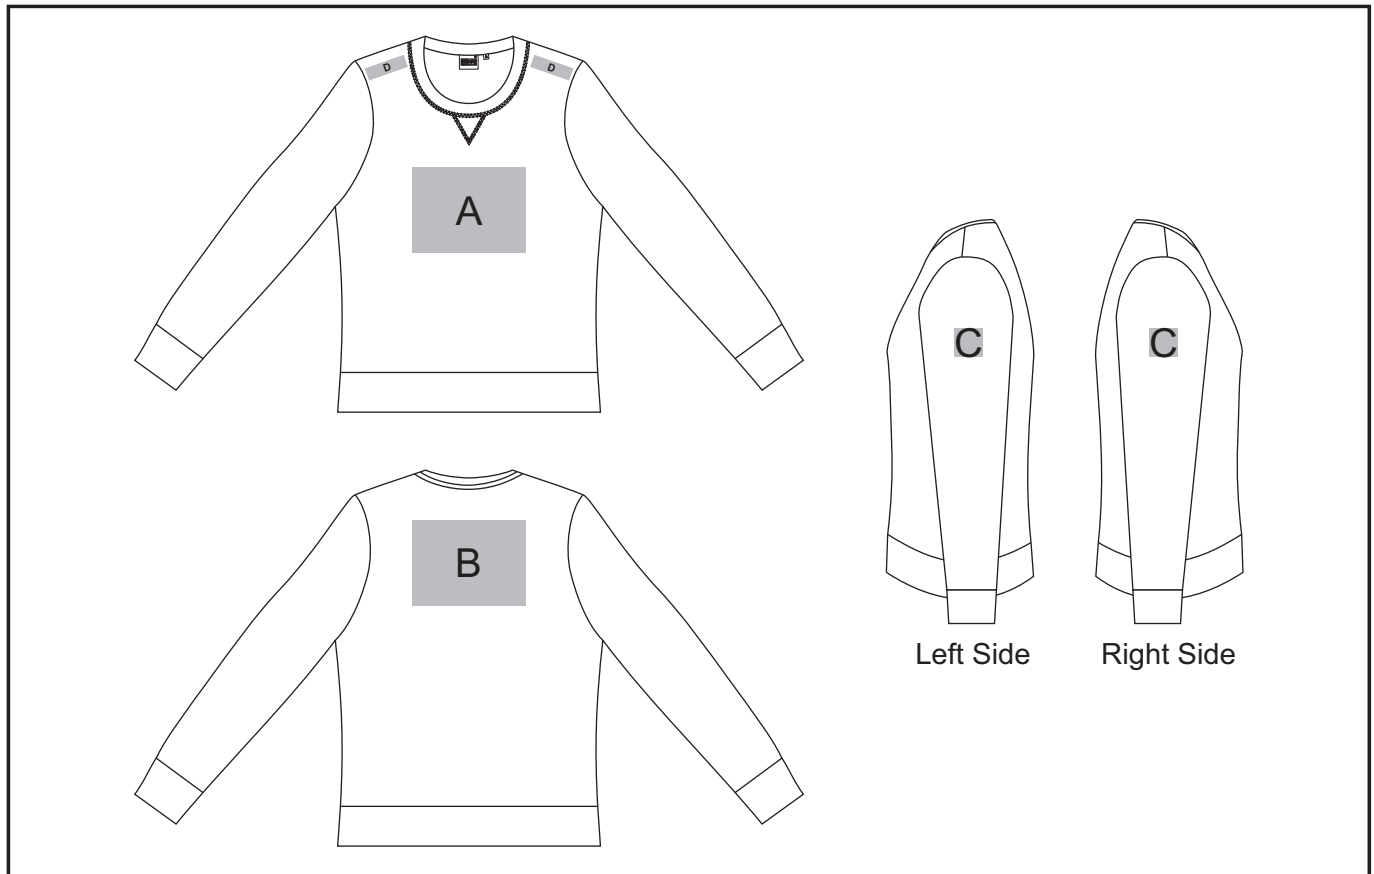

### Need to know:

- Includes 1-Position Embroidery **OR** 1-Position Digital Transfer (setup fee applies)
- Please note Pos D will be branded +/- 20mm from the top seam

#### **Position A**

1. Embroidery (EMB) - 9 colours  
Size: 200mm wide x 200mm high
2. Digital Transfer (DTC) - full colour  
Size: 290mm wide x 200mm high

#### **Position B**

1. Embroidery (EMB) - 9 colours  
Size: 200mm wide x 200mm high
2. Digital Transfer (DTC) - full colour  
Size: 290mm wide x 200mm high

#### **Position D**

1. Digital Transfer Clothing (DTC) - Full Colour  
Size: 70mm wide x 20mm high