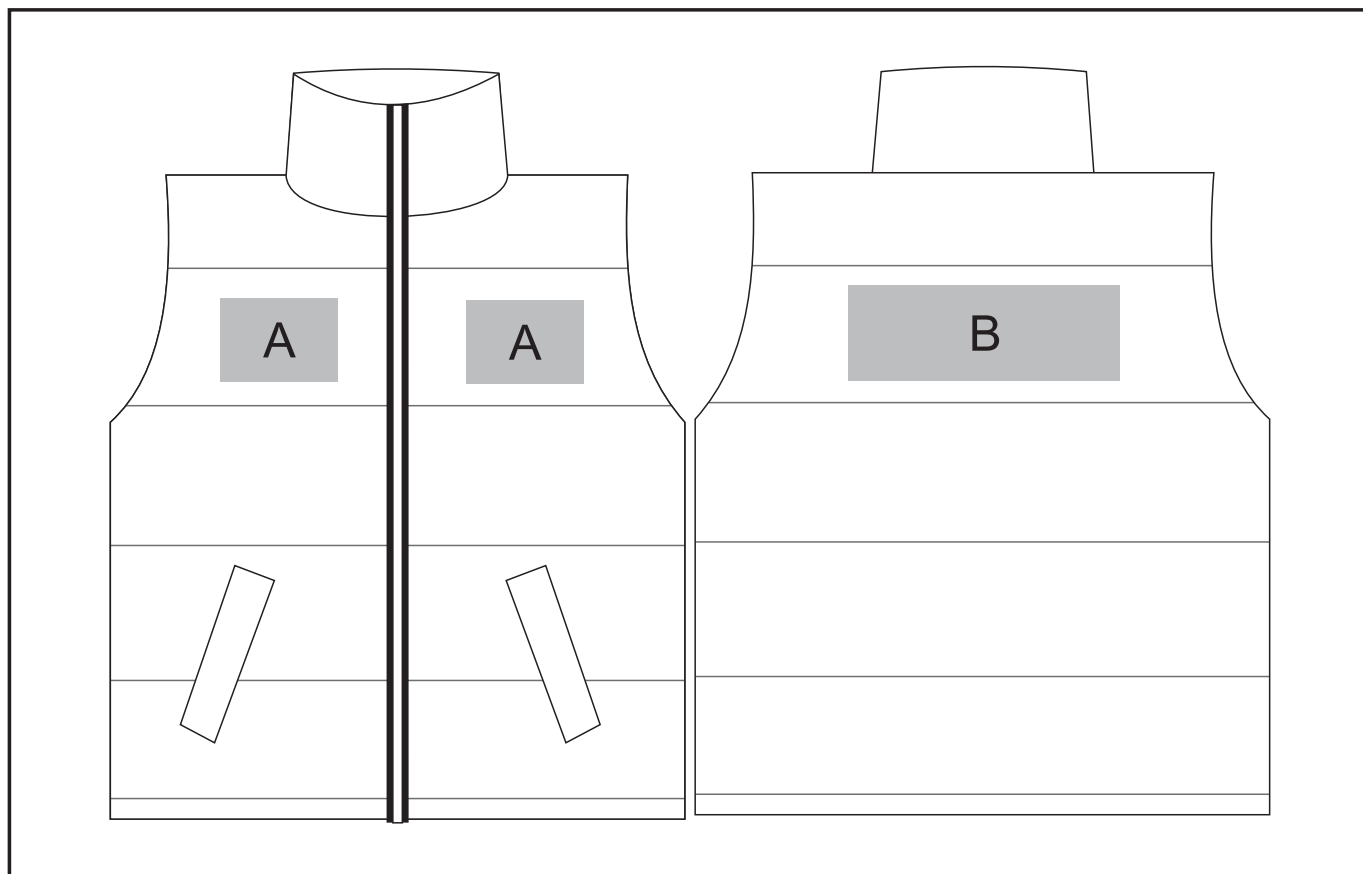

BAS-820

Rego Bodywarmer - Mens

Need to know:

- Includes 1-Position Embroidery **OR** 1-Position Digital Transfer (setup fee applies)
- **EMB/DTC inclusive parameters:** Left/Right Chest or Back = 100mm x 100mm
- **NB:** Inclusive Branding is **NOT** applicable to Items marked as Reduced to Clear.
- Cannot guarantee a 100% straight branding on any clothing item with check or stripe detail.
- The left/right chest and the back will be branded in the closest panel to standard left/right chest and back yoke position.
- Please note there is an inside pocket for embroidery

Branding Options:

Position A

1. Embroidery (EMB) - 9 colours
Size: 80mm wide x 80mm high
2. Digital Transfer Clothing (DTC) - Full colour
Size: 100mm wide x 100mm high

Position B

1. Embroidery (EMB) - 9 colours
Size: 200mm wide x 100mm high
2. Digital Transfer Clothing (DTC) - Full colour
Size: 210mm wide x 100mm high