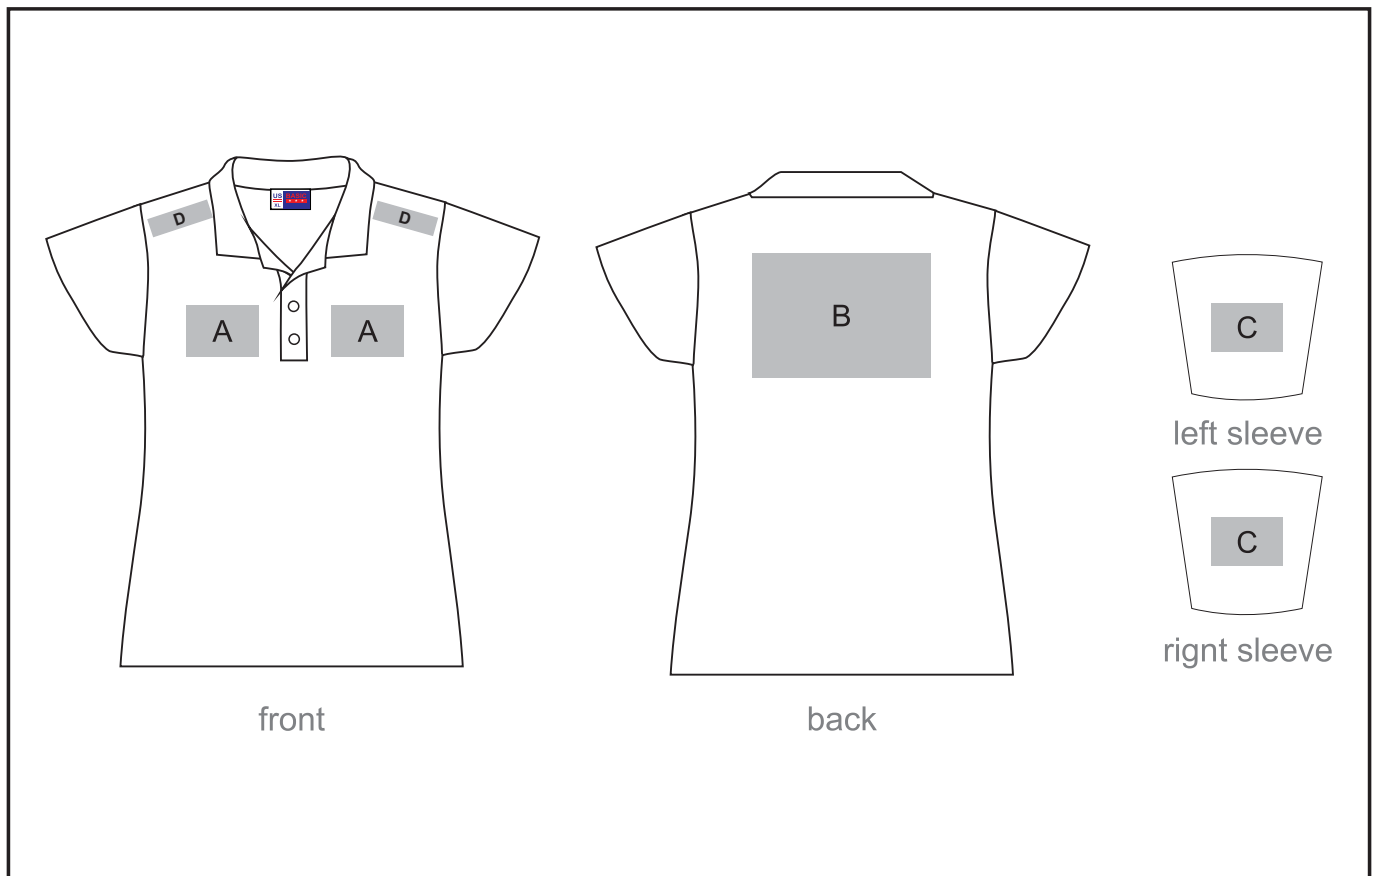

BAS-804

Boston Golf Shirt - Ladies

Need to know:

- Includes 1-Position Embroidery **OR** 1-Position Digital Transfer (setup fee applies)
- **DTC/EMB inclusive Parameters: Left/Right Chest or Back = 100mm x 100mm**
- Please note Pos D will be branded +/- 20mm from the top seam

Branding Options:

Position A

1. Embroidery (EMB) - 9 colours
  Size: 100mm diameter
2. Screen Print (SA) - 6 colours
  Size: 100mm wide x 80mm high
3. Digital Transfer Clothing (DTC) - Full colour
  Size: 100mm wide x 100mm high

Position B

1. Embroidery (EMB) - 9 colours
  Size: 200mm wide x 200mm high
2. Screen Print (SA) - 6 colours
  Size: 200mm wide x 200mm high
3. Digital Transfer Clothing (DTC) - Full colour
  Size: 210mm wide x 148mm high

Position C

1. Embroidery (EMB) - 9 colours
  Size: 50mm diameter
2. Screen Print (SA) - 6 colours
  Size: 60mm wide x 60mm high
3. Digital Transfer Clothing (DTC) - Full colour
  Size: 50mm wide x 50mm high

Position D

1. Digital Transfer Clothing (DTC) - Full Colour
  Size: 70mm wide x 20mm high