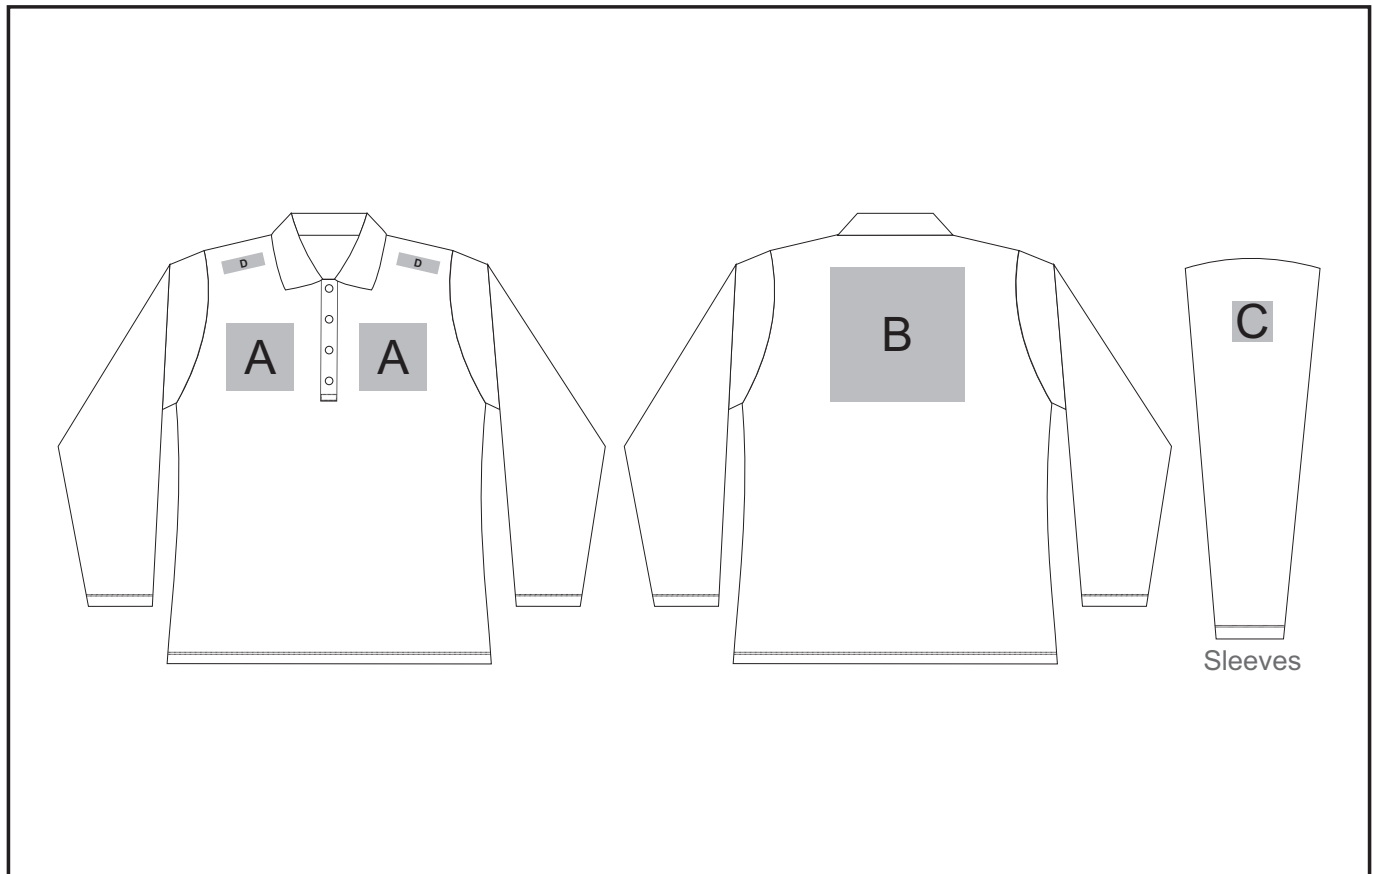

BAS-8031

Long Sleeve Element Golf Shirt - Ladies

Need to know:

- Includes 1-Position Digital Transfer (setup fee applies)
- **DTC/EMB inclusive Parameters: Left/Right Chest or Back = 100mm x 100mm**
- Please note Pos D will be branded +/- 20mm from the top seam

Branding Options:

Position A

1. Embroidery (EMB) - 9 colours
Size: 100mm diameter
2. Digital Transfer Clothing (DTC) - Full colour
Size: 100mm wide x 100mm high

Position B

1. Embroidery (EMB) - 9 colours
Size: 200mm wide x 200mm high
2. Digital Transfer Clothing (DTC) - Full colour
Size: 210mm wide x 148mm high

Position C

1. Embroidery (EMB) - 9 colours
Size: 50mm diameter
2. Digital Transfer Clothing (DTC) - Full colour
Size: 50mm wide x 50mm high

Position D

1. Digital Transfer Clothing (DTC) - Full Colour
Size: 70mm wide x 20mm high