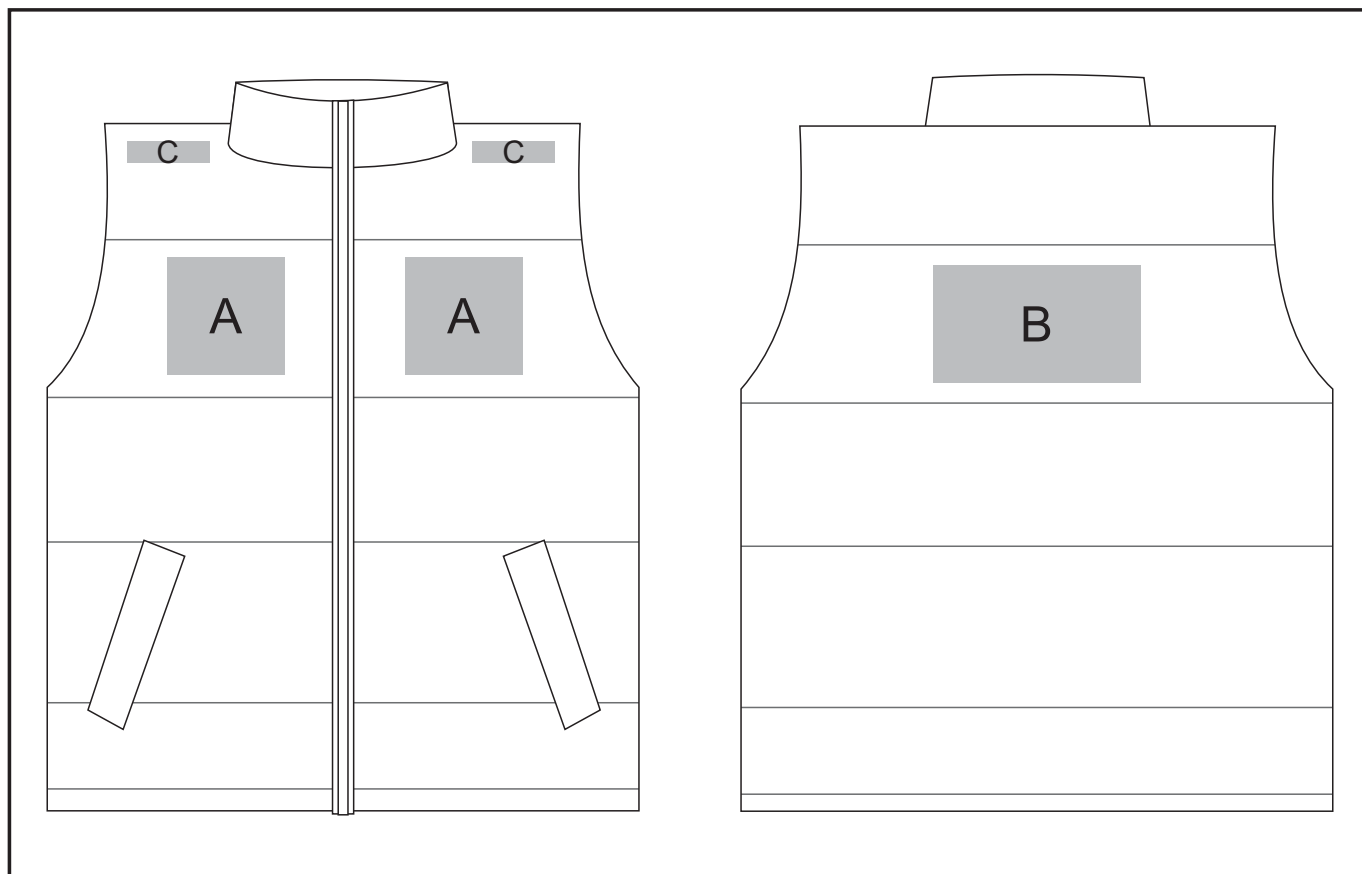

### Need to know:

- Includes 1-Position Embroidery **OR** 1-Position Digital Transfer (setup fee applies)
- **EMB/DTC inclusive parameters:** Left/Right Chest or Back = 100mm x 100mm
- **NB:** Inclusive Branding is **NOT** applicable to Items marked as Reduced to Clear.
- Cannot guarantee a 100% straight branding on any clothing item with check or stripe detail.
- The left/right chest and the back will be branded in the closest panel to standard left/right chest and back yoke position.
- Please note there is an inside pocket for embroidery

#### **Position A**

1. Embroidery (EMB) - 9 colours  
Size: 80mm wide x 80mm high
2. Digital Transfer (DTC) - Full colour  
Size: 100mm wide x 100mm high

#### **Position B**

1. Embroidery (EMB) - 9 colours  
Size: 150mm wide x 100mm high
2. Digital Transfer (DTC) - Full colour  
Size: 148mm wide x 100mm high

#### **Position C**

1. Digital Transfer (DTC) - Full colour  
Size: 70mm wide x 20mm high