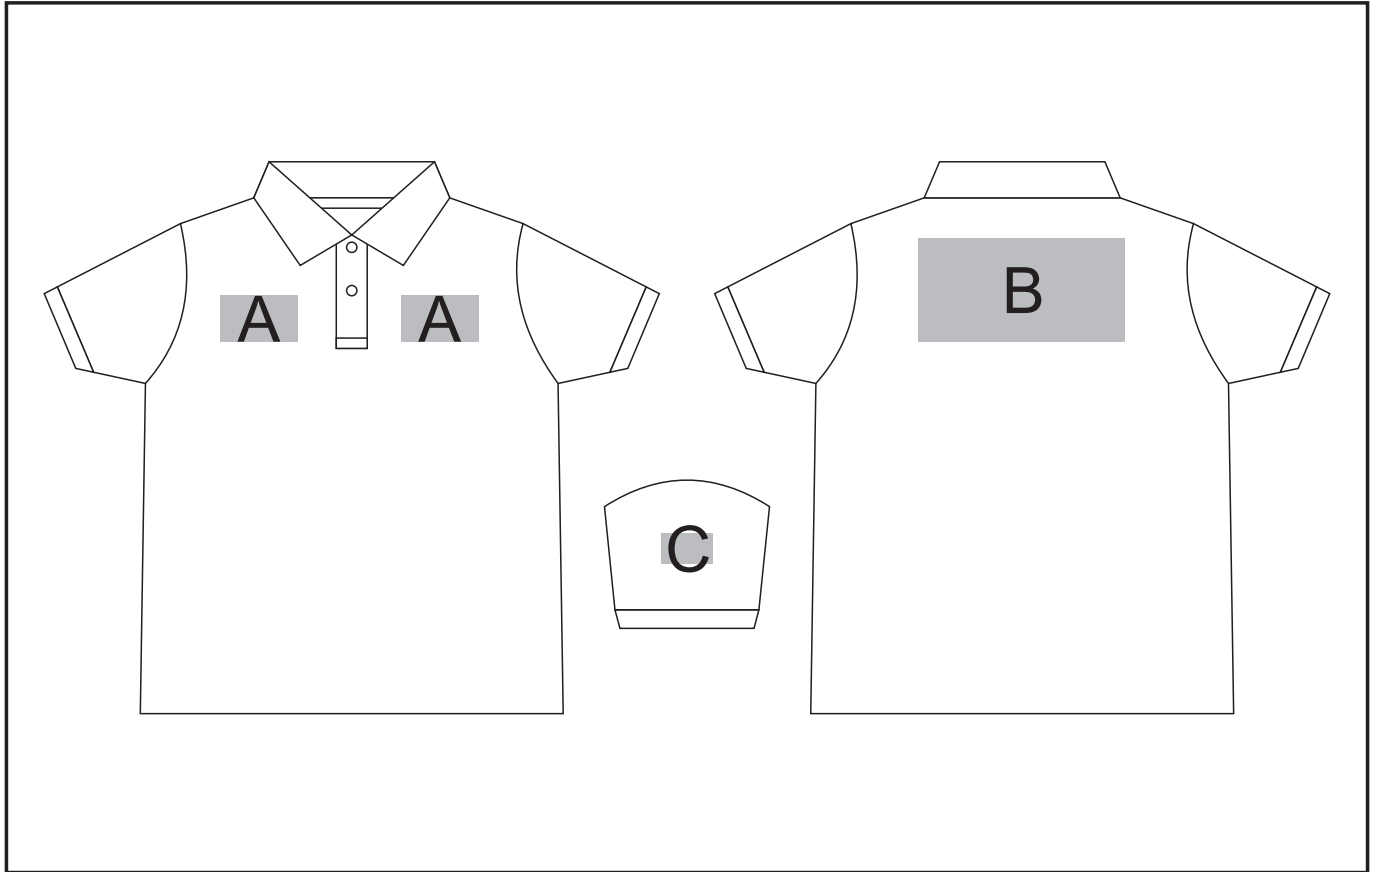

BAS-7002

Kids Elemental Golf Shirt

Need to know:

- 1-Position Digital Transfer (setup fee applies)
- **Inclusive parameters: Left/Right Chest OR Back = 100mm x 100mm**
- **Branding size will vary according to the kids garment size**

Branding Options:

Position A

1. Embroidery (EMB) - 9 colours
Size: 75mm wide x 45mm high
2. Screen Print (SC) - 6 colours
Size: 75mm wide x 45mm high
3. Digital Transfer Clothing (DTC) - Full colour
Size: 75mm wide x 45mm high

Position C

1. Embroidery (EMB) - 9 colours
Size: 50mm wide x 30mm high
2. Screen Print (SC) - 6 colours
Size: 50mm wide x 30mm high
3. Digital Transfer Clothing (DTC) - Full colour
Size: 50mm wide x 30mm high

Position B

1. Embroidery (EMB) - 9 colours
Size: 200mm wide x 100mm high
2. Screen Print (SC) - 6 colours
Size: 200mm wide x 100mm high
3. Digital Transfer Clothing (DTC) - Full colour
Size: 200mm wide x 100mm high