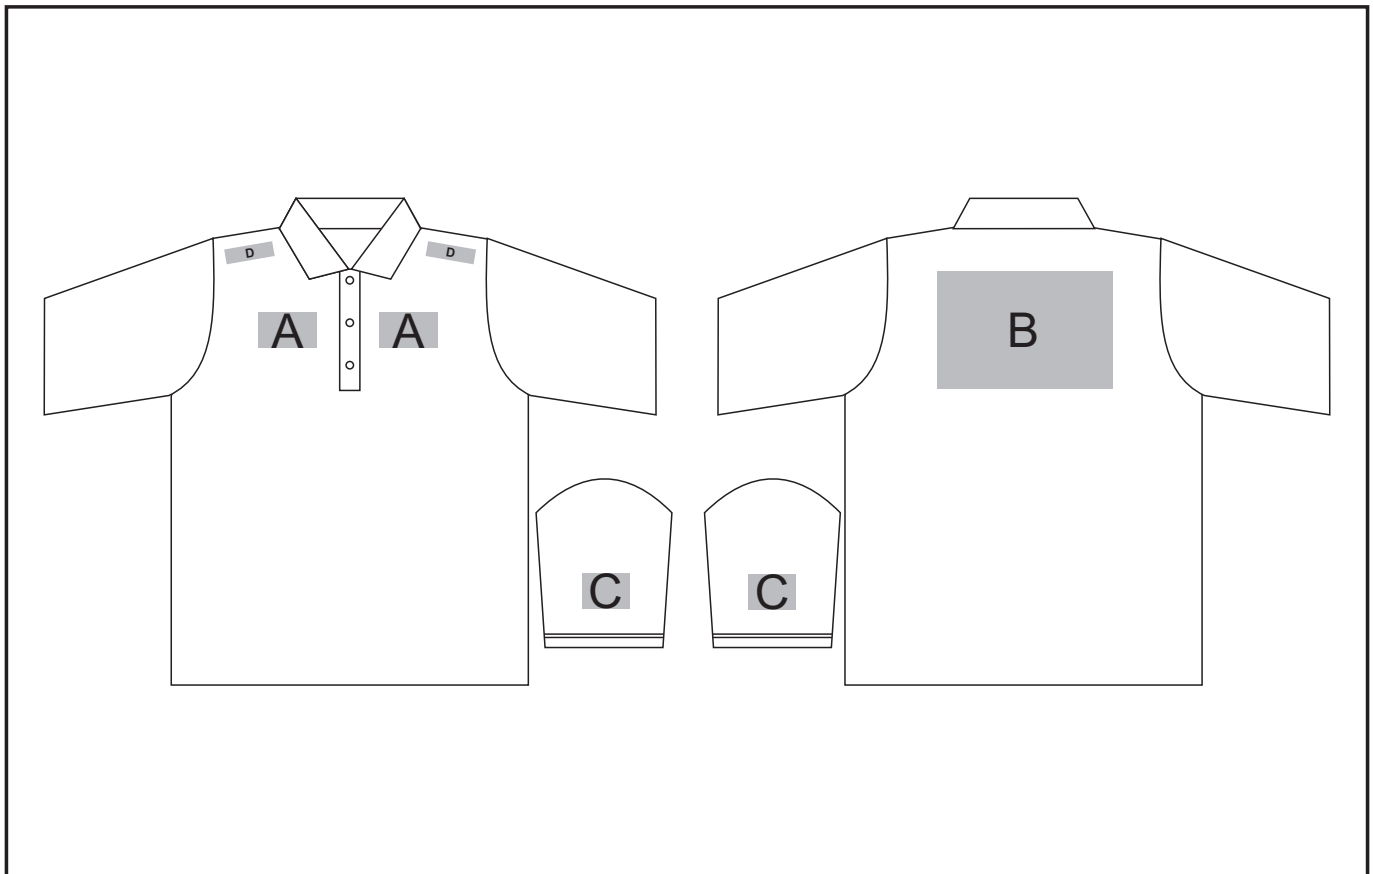

BAS-5169

Cardinal Golf Shirt - Ladies

Need to know:

- Includes 1-Position Embroidery **OR** 1-Position Digital Transfer (setup fee applies)
- **EMB/DTC inclusive parameters:** Left/Right Chest = 100mm x 100mm **OR** Back = 8000mm²
- Please note Pos D will be branded +/- 20mm from the top seam

Branding Options:

Position A

1. Embroidery (EMB) - 9 colours
Size: 100mm diameter
2. Screen Print (SA) - 6 colours
Size: 100mm wide x 60mm high
3. Digital Transfer Clothing (DTC) - Full colour
Size: 100mm wide x 100mm high

Position B

1. Embroidery (EMB) - 9 colours
Size: 200mm wide x 200mm high
2. Screen Print (SA) - 6 colours
Size: 260mm wide x 200mm high
3. Digital Transfer Clothing (DTC) - Full colour
Size: 210mm wide x 148mm high

1. Digital Transfer Clothing (DTC) - Full Colour
Size: 70mm wide x 20mm high