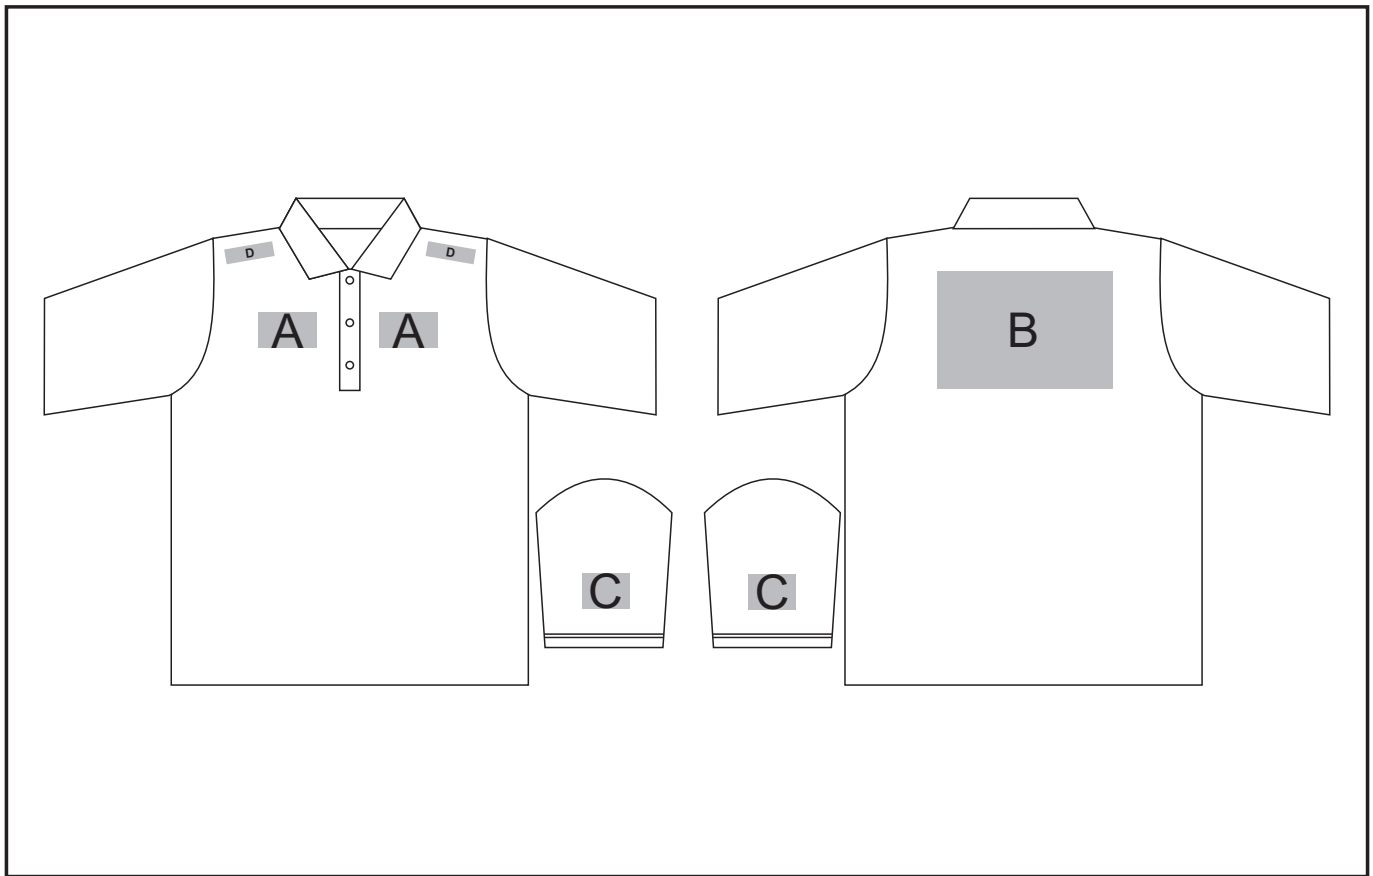

BAS-5168

Cardinal Golf Shirt - Mens

Need to know:

- Includes 1-Position Embroidery **OR** 1-Position Digital Transfer (setup fee applies)
- **EMB/DTC inclusive parameters: Left/Right Chest = 100mm x 100mm OR Back = 8000mm²**
- Please note Pos D will be branded +/- 20mm from the top seam

Branding Options:

Position A

1. Embroidery (EMB) - 9 colours
Size: 100mm diameter
2. Screen Print (SA) - 6 colours
Size: 100mm wide x 60mm high
3. Digital Transfer Clothing (DTC) - Full colour
Size: 100mm wide x 100mm high

Position B

1. Embroidery (EMB) - 9 colours
Size: 200mm wide x 200mm high
2. Screen Print (SA) - 6 colours
Size: 260mm wide x 200mm high
3. Digital Transfer Clothing (DTC) - Full colour
Size: 210mm wide x 148mm high

1. Digital Transfer Clothing (DTC) - Full Colour
Size: 70mm wide x 20mm high