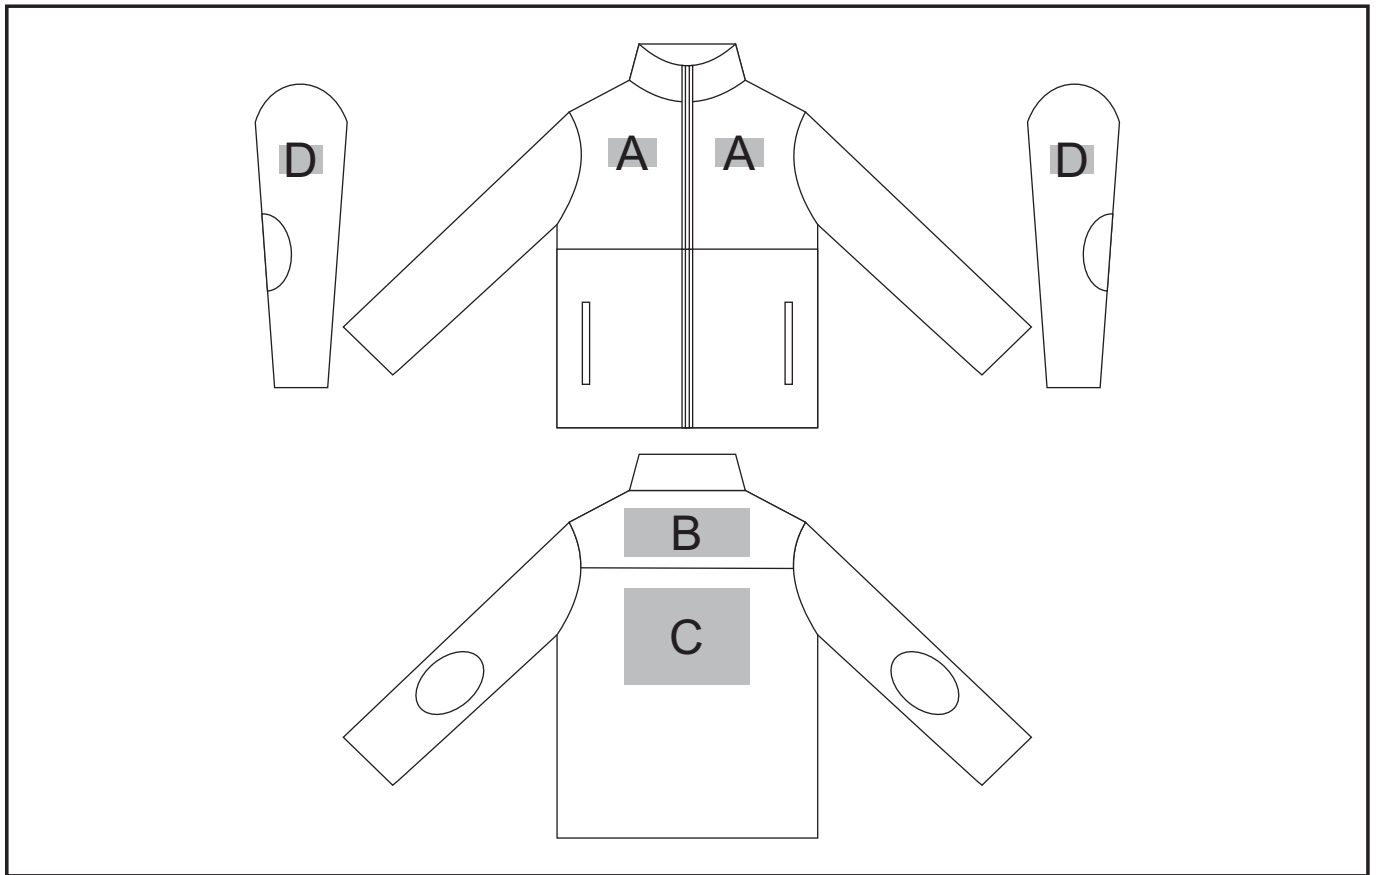

BAS-5165

Benneton Zip-Off Fleece Jacket Mens

Need to know:

- Please note that we cannot guarantee a 100% straight branding on any clothing item with check or stripe detail.

Branding Options:

Position A

1. Embroidery (EMB) - 9 colours
Size: 100mm diameter
2. Deboss (BOS)
Size: 100mm wide x 50mm high

Position B

1. Embroidery (EMB) - 9 colours
Size: 200mm wide x 200mm high
2. Deboss (BOS)
Size: 150mm wide x 60mm high

Position C

1. Embroidery (EMB) - 9 colours
Size: 200mm wide x 100mm high
2. Deboss (BOS)
Size: 150mm wide x 60mm high

Position D

1. Embroidery (EMB) - 9 colours
50mm diameter
2. Deboss (BOS)
Size: 50mm wide x 30mm high