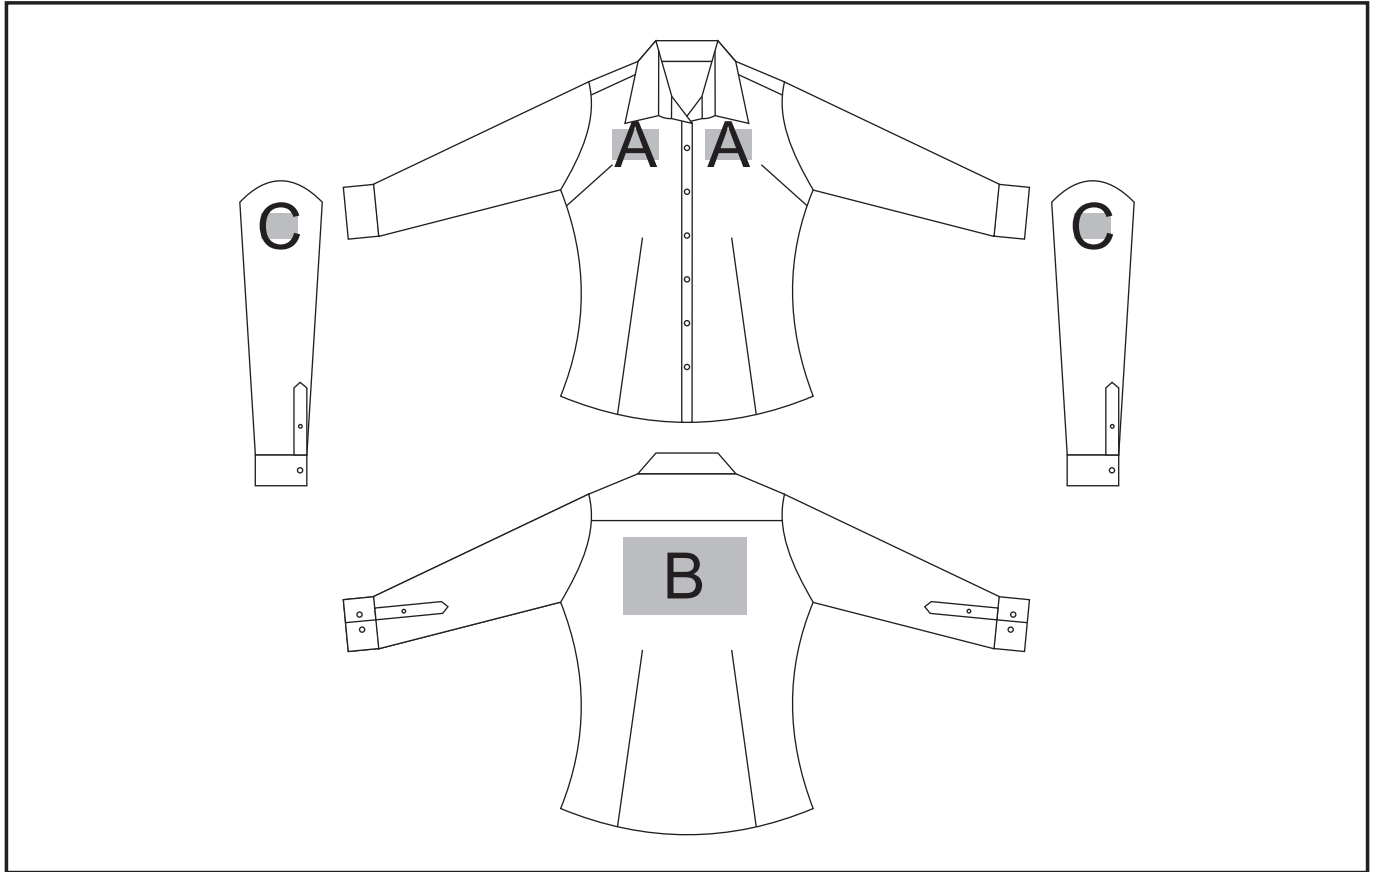

BAS-4764

Aspen Long Sleeve Shirt - Ladies

Need to know:

- Includes 1-Position Embroidery OR 1 Position Digital Transfer (setup fee applies)
- Cannot guarantee a 100% straight branding on any clothing item with check or stripe detail
- EMB/DTC inclusive Parameters: Left/Right Chest or Back =100mm x 100mm

Branding Options:

Position A

1. Embroidery (EMB) - 9 colours
Size: 90mm diameter
2. Screen Print (SA) - 1 colours
Size: 90mm wide x 60mm high
3. Digital Transfer Clothing (DTC) - Full colour
Size: 90mm wide x 90mm high

Position B

1. Embroidery (EMB) - 9 colours
Size: 240mm wide x 150mm high
2. Screen Print (SA) - 1 colours
Size: 240mm wide x 150mm high
3. Digital Transfer Clothing (DTC) - Full colour
Size: 210mm wide x 148mm high

Position C

1. Embroidery (EMB) - 9 colours
Size: 50mm diameter
2. Screen Print (SA) - 1 colours
Size: 60mm wide x 60mm high
3. Digital Transfer Clothing (DTC) - Full colour
Size: 50mm wide x 50mm high