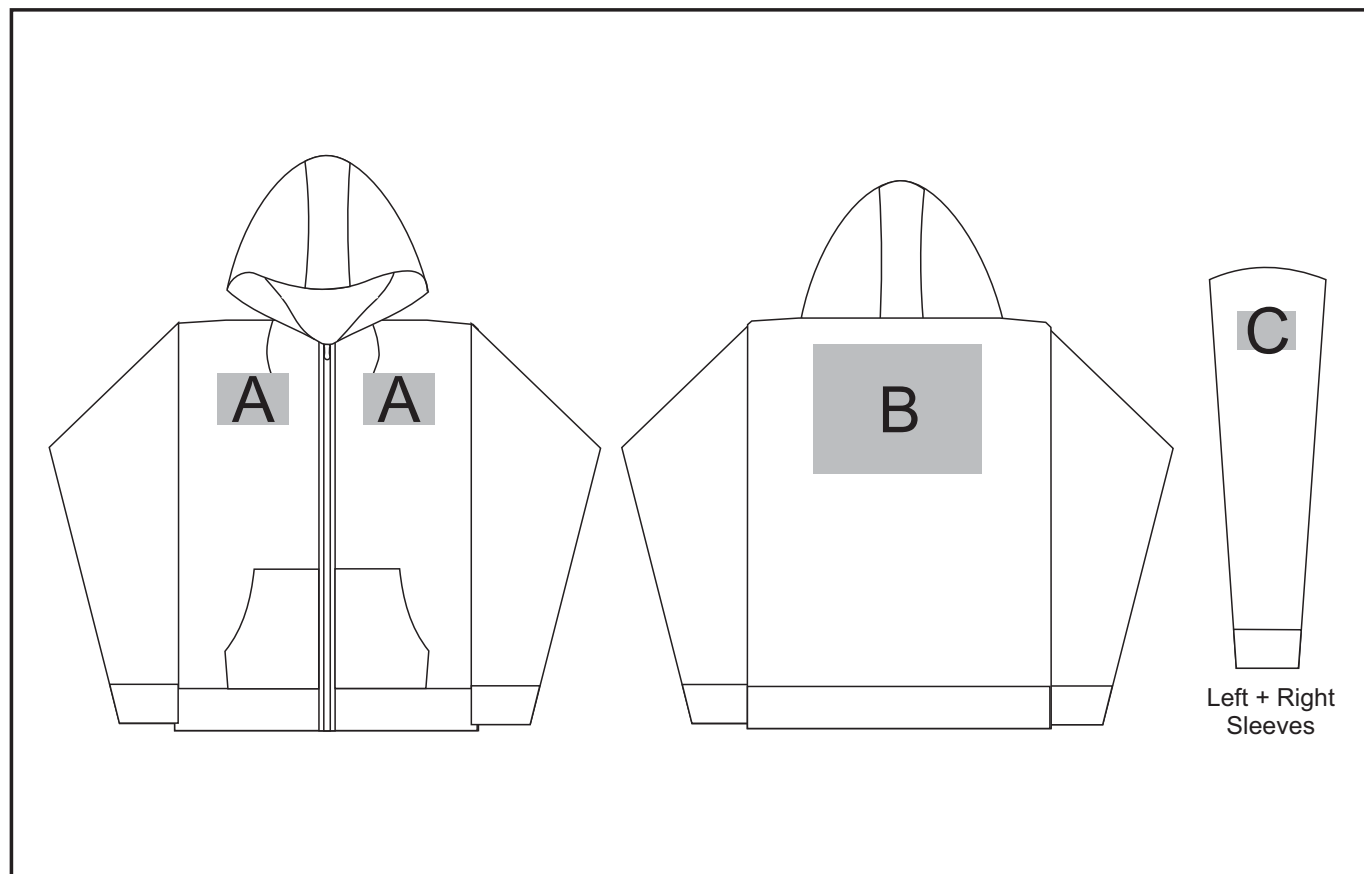

BAS-3428

Bravo Hooded Sweater - Mens

Need to know:

- Includes 1-Position Embroidery **OR** 1-Position Digital Transfer (setup fee applies)
- **EMB/DTC inclusive parameters:** Left/Right Chest or Back = 100mm x 100mm
- **NB:** Inclusive Branding is **NOT** applicable to Items marked as Reduced to Clear.
- Cannot guarantee a 100% straight branding on any clothing item with check or stripe detail.

Branding Options:

Position A

1. Embroidery (EMB) - 9 colours
Size: 100mm diameter
2. Screen Print (SB) - 6 colours
Size: 100mm wide x 80mm high
3. Digital Transfer Clothing (DTC) - Full colour
Size: 100mm wide x 100mm high

Position C

1. Embroidery (EMB) - 9 colours
Size: 80mm diameter
2. Screen Print (SB) - 6 colours
Size: 60mm wide x 60mm high
3. Digital Transfer Clothing (DTC) - Full colour
Size: 80mm wide x 80mm high

Position B

1. Embroidery (EMB) - 9 colours
Size: 200mm wide x 200mm high
2. Screen Print (SB) - 6 colours
Size: 260mm wide x 200mm high
3. Digital Transfer Clothing (DTC) - Full colour
Size: 290mm wide x 200mm high