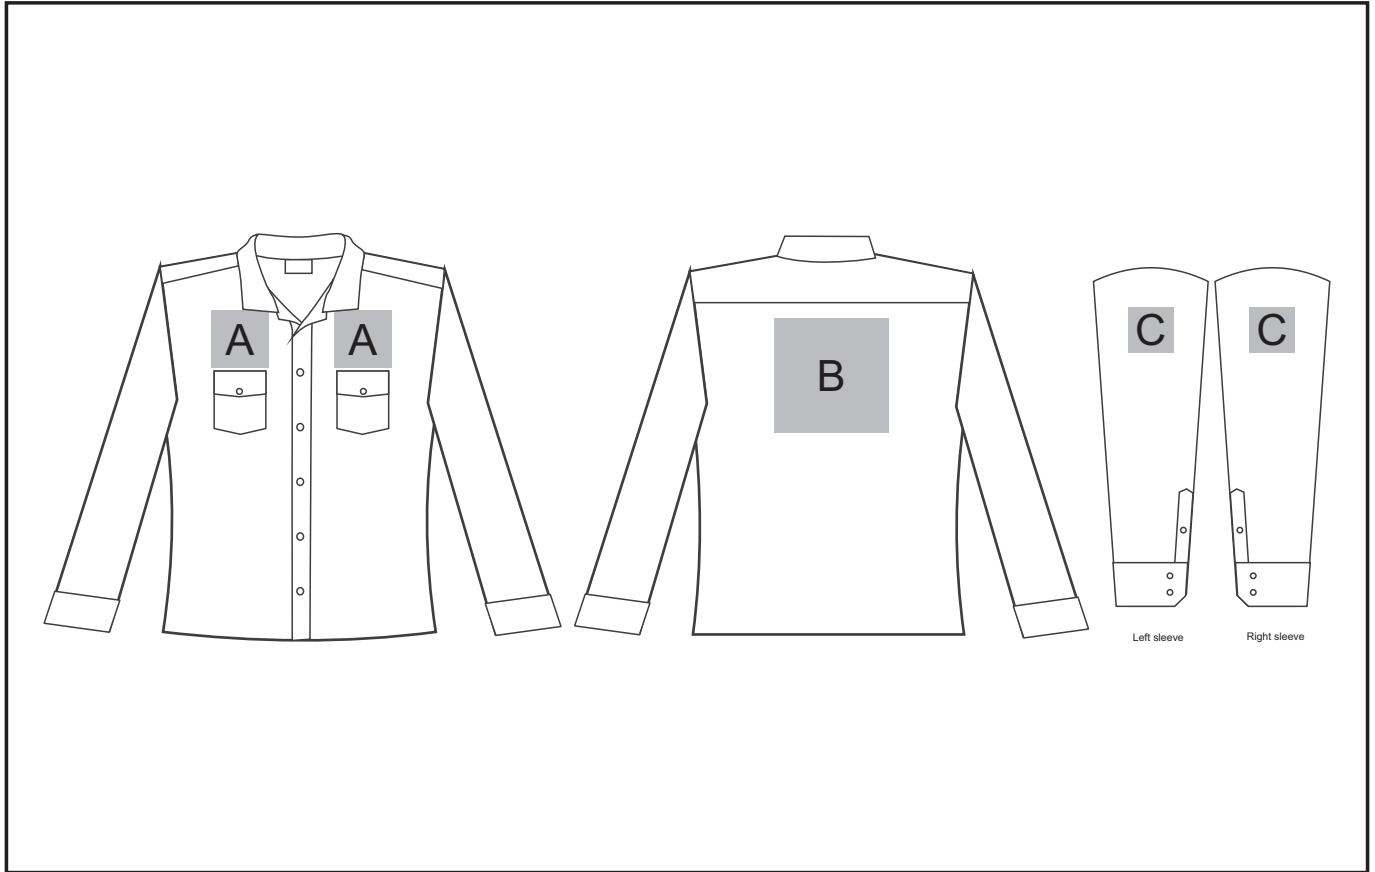

### Need to know:

- Includes 1-Position Embroidery **OR** 1-Position Digital Transfer (setup fee applies)
- **EMB/DTC inclusive parameters: Left/Right Chest OR Back = 100mm x 100mm**
- **Cannot guarantee a 100% straight branding on any clothing item with check or stripe detail**

#### **Position A**

1. Embroidery (EMB) - 9 colours  
Size: 100mm diameter
2. Digital Transfer Clothing (DTC) - Full colour  
Size: 100mm wide x 100mm high

#### **Position C**

1. Embroidery (EMB) - 9 colours  
Size: 80mm diameter
2. Digital Transfer Clothing (DTC) - Full colour  
Size: 80mm wide x 80mm high

#### **Position B**

1. Embroidery (EMB) - 9 colours  
Size: 200mm wide x 200mm high
2. Digital Transfer Clothing (DTC) - Full colour  
Size: 210mm wide x 148mm high