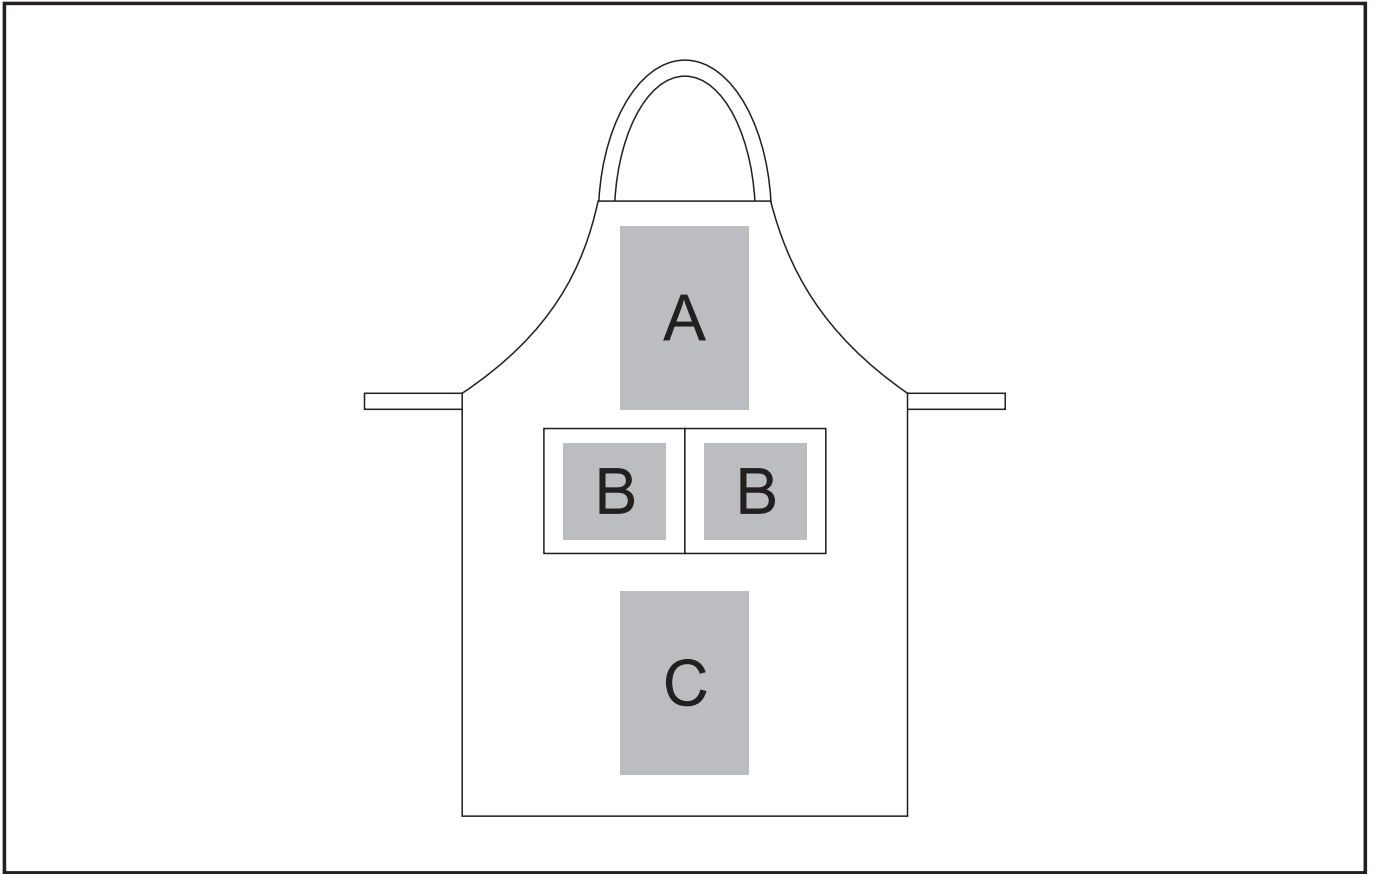

BAS-2106

Slater Apron

Need to know:

- Includes 1-Colour, 1-Position Screen Print (setup fee applies)
- Screen Print: Only **Pantone 877 C** to be branded on **Black** items and only **Black** to be branded on the **Red** Items.

Branding Options:

Position A

1. Screen Print (SA) - 6 colours
Size: 200mm wide x 287mm high
2. Embroidery (EMB) - 9 colours
Size: 130mm diameter
3. Digital Transfer Clothing (DTC) - Full colour
Size: 148mm wide x 210mm high

Position B

1. Screen Print (SA) - 6 colours
Size: 120mm wide x 100mm high
2. Digital Transfer Clothing (DTC) - Full colour
Size: 160mm wide x 150mm high

Position C

1. Screen Print (SA) - 6 colours
Size: 200mm wide x 287mm high
2. Embroidery (EMB) - 9 colours
Size: 130mm diameter
3. Digital Transfer Clothing (DTC) - Full colour
Size: 148mm wide x 210mm high