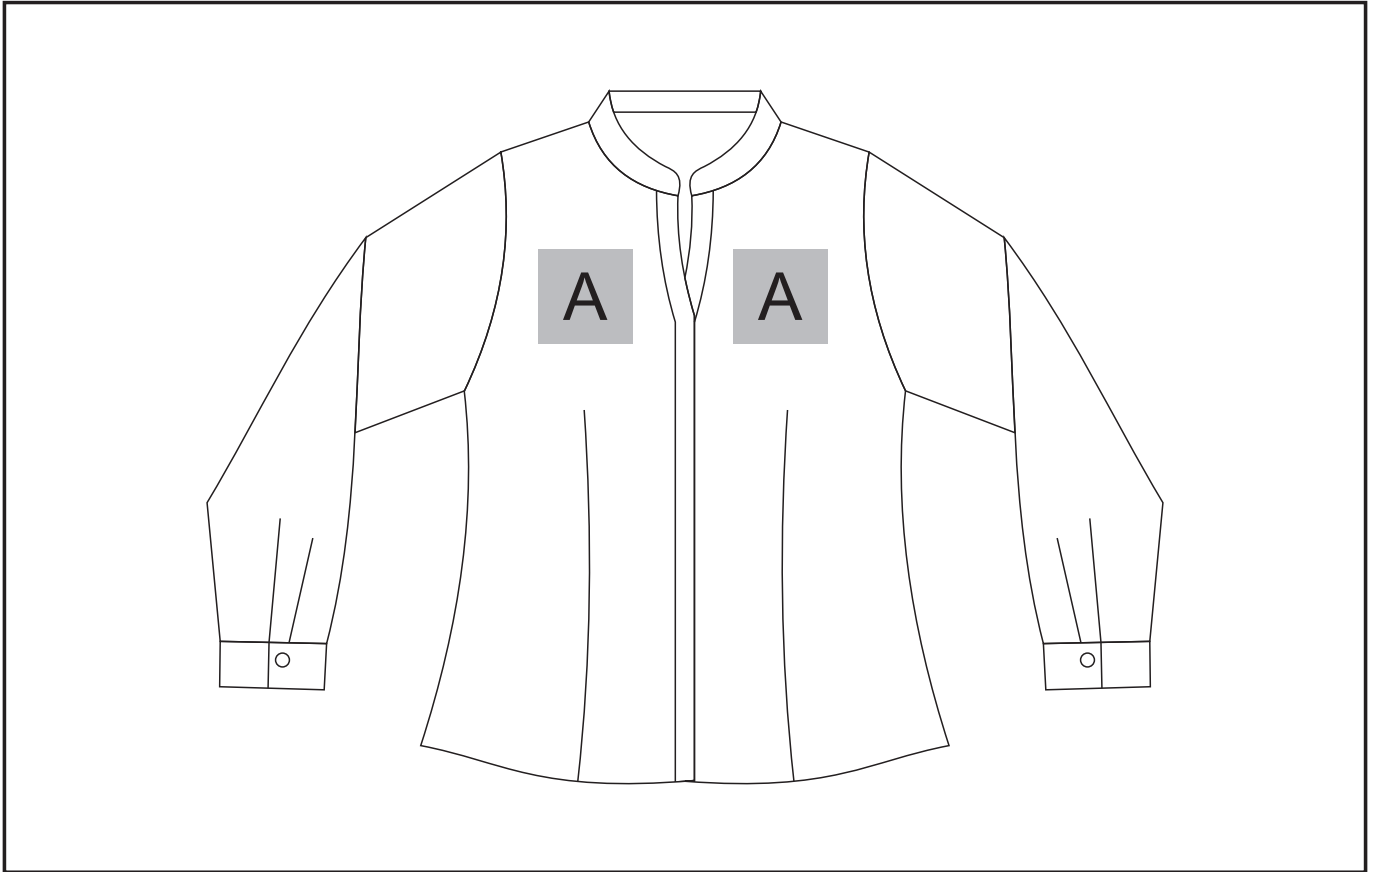

BAS-11210

Ladies Long Sleeve Ava Blouse

Need to know:

- Includes 1-Position Digital Transfer (setup fees apply)
- Cannot guarantee a 100% straight branding on any clothing item with check or stripe detail.
- **DTC/EMB** inclusive Parameters: Left/Right Chest or Back = 100mm x 100mm

Branding Options:

Position A

1. Digital Transfer (DTC) - Full Colour
Size: 100mm wide x 100mm high