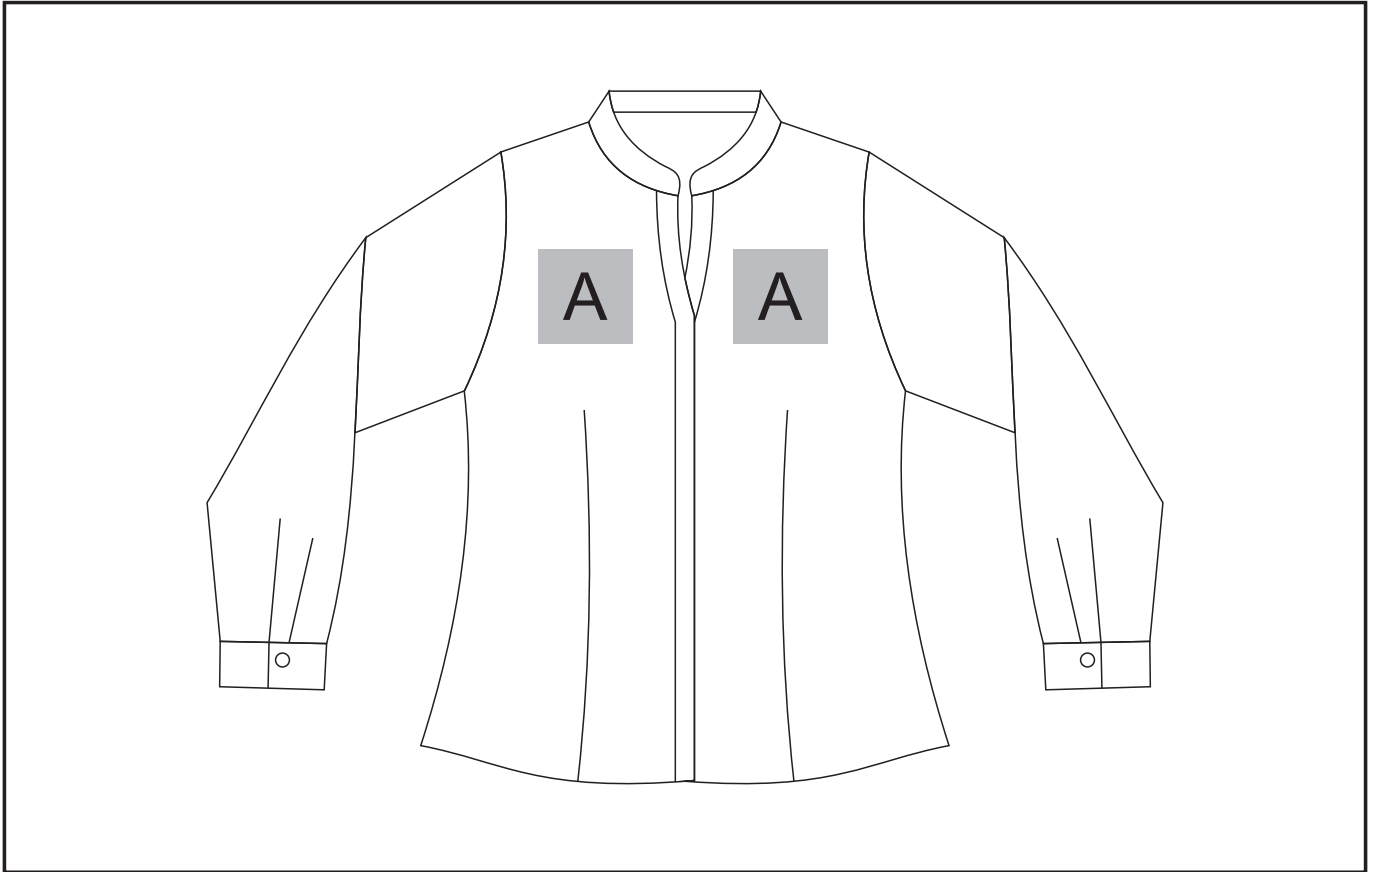

# BAS-11208

## Ladies Long Sleeve Zenobia Blouse

### Need to know:

- Includes 1-Position Digital Transfer (setup fees apply)
- Cannot guarantee a 100% straight branding on any clothing item with check or stripe detail.
- **DTC/EMB** inclusive Parameters: Left/Right Chest or Back = 100mm x 100mm

#### **Position A**

1. Digital Transfer (DTC) - Full Colour  
Size: 100mm wide x 100mm high