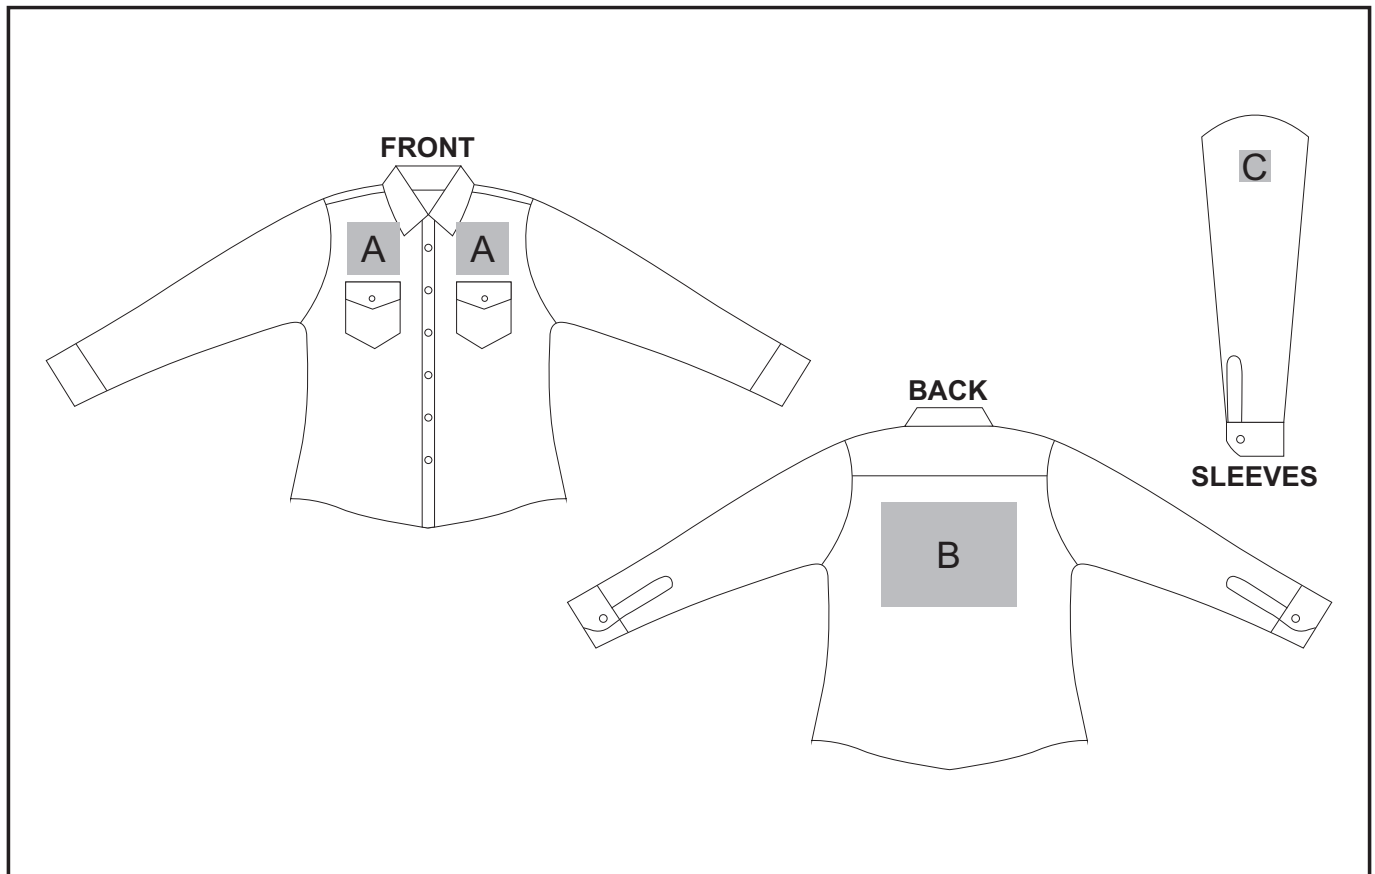

BAS-11205

Ladies Long Sleeve Eastwood Shirt

Need to know:

- Includes 1-Position Embroidery **OR** 1-Position Digital Transfer (setup fees apply)
- **Cannot guarantee a 100% straight branding on any clothing item with check or stripe detail.**
- **DTC/EMB** inclusive Parameters: Left/Right Chest or Back = 100mm x 100mm

Branding Options:

Position A

1. Embroidery (EMB) - 9 Colour
Size: 100mm wide x 100mm high
2. Digital Transfer (DTC) - Full Colour
Size: 100mm wide x 100mm high
3. Screen Print (SA) - 6 Colour
Size: 100mm wide x 80mm high

Position C

1. Embroidery (EMB) - 9 Colour
Size: 50mm wide x 50mm high
2. Digital Transfer (DTC) - Full Colour
Size: 50mm wide x 50mm high
3. Screen Print (SA) - 6 Colour
Size: 60mm wide x 60mm high

Position B

1. Embroidery (EMB) - 9 Colour
Size: 180mm wide x 150mm high
2. Digital Transfer (DTC) - Full Colour
Size: 180mm wide x 148mm high
3. Screen Print (SA) - 6 Colour
Size: 200mm wide x 260mm high