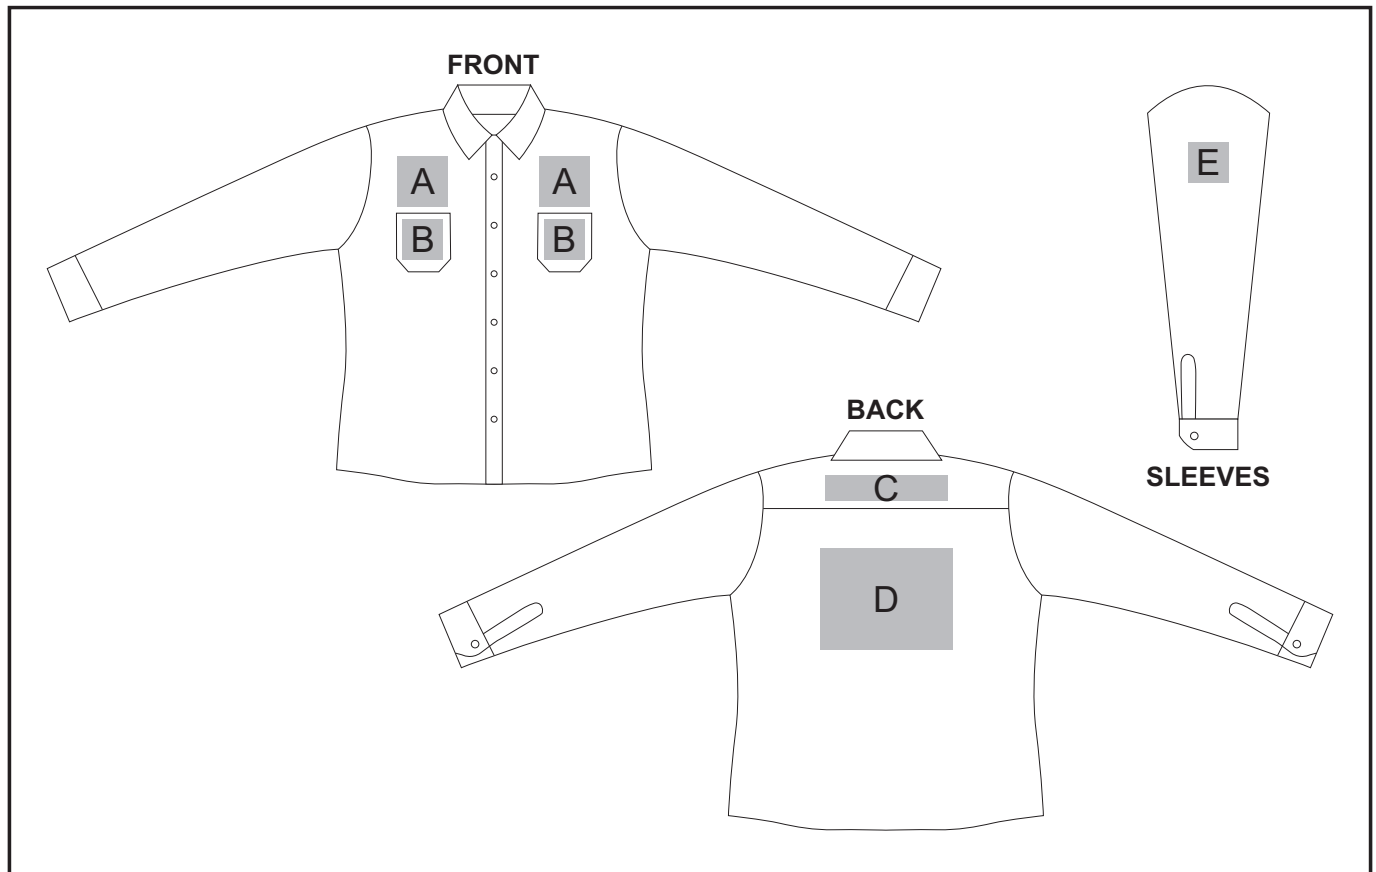

BAS-11204

Mens Long Sleeve Eastwood Shirt

Need to know:

- Includes 1-Position Embroidery **OR** 1-Position Digital Transfer (setup fees apply)
- **Cannot guarantee a 100% straight branding on any clothing item with check or stripe detail.**
- **DTC/EMB inclusive Parameters: Left/Right Chest or Back = 100mm x 100mm**

Branding Options:

Position A

1. Embroidery (EMB) - 9 Colour
Size: 100mm wide x 100mm high
2. Digital Transfer (DTC) - Full Colour
Size: 100mm wide x 100mm high
3. Screen Print (SA) - 6 Colour
Size: 100mm wide x 80mm high

Position D

1. Embroidery (EMB) - 9 Colour
Size: 200mm wide x 200mm high
2. Digital Transfer (DTC) - Full Colour
Size: 210mm wide x 148mm high
3. Screen Print (SA) - 6 Colour
Size: 200mm wide x 260mm high

Position E

1. Embroidery (EMB) - 9 Colour
Size: 80mm wide x 80mm high
2. Digital Transfer (DTC) - Full Colour
Size: 80mm wide x 80mm high
3. Screen Print (SA) - 6 Colour
Size: 80mm wide x 60mm high