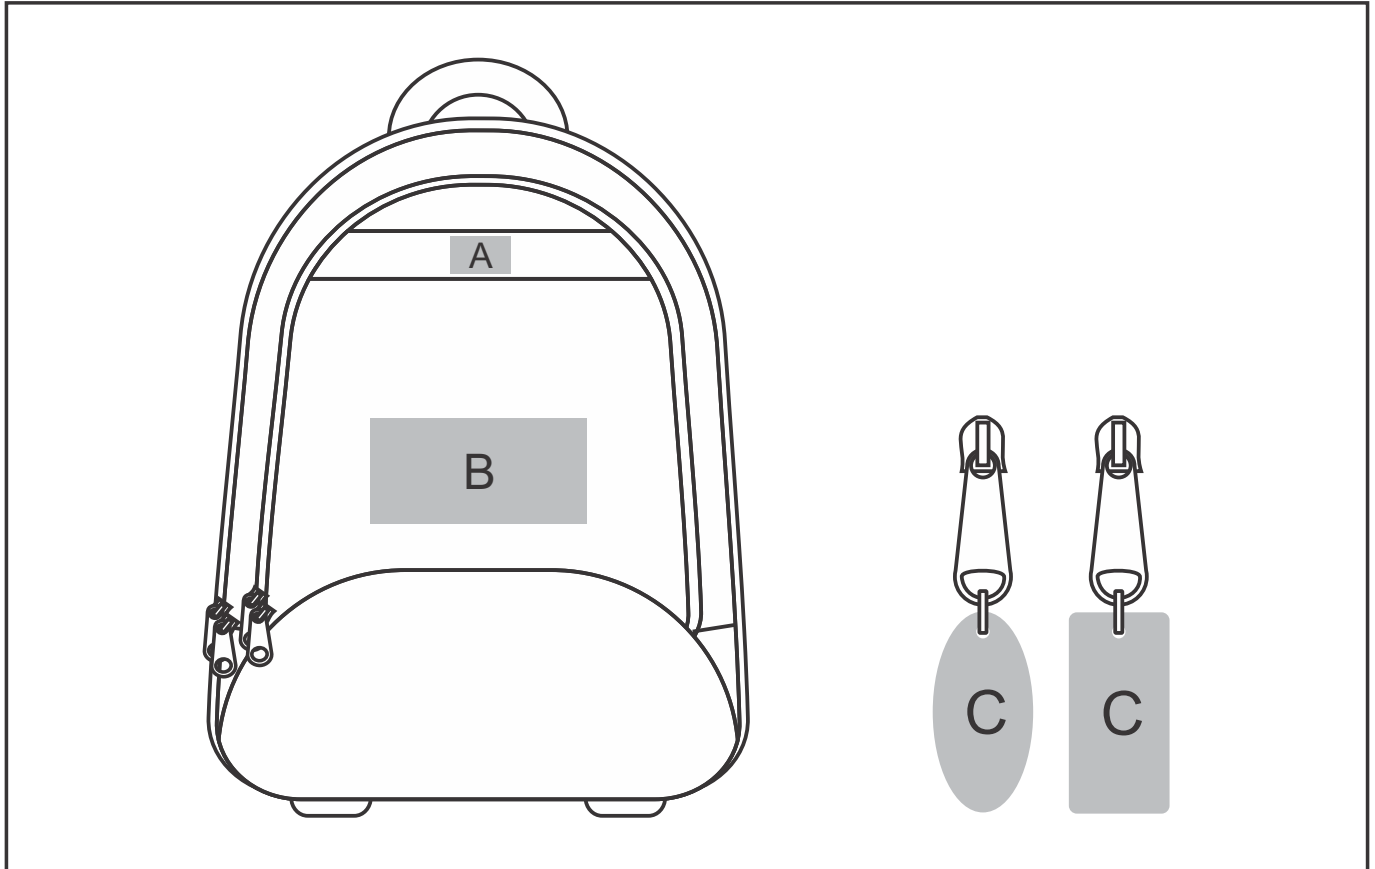

## Latitude Tech Trolley Bag

#### **Position A**

1. Laser Engrave (LB) - Brown  
Size: 38mm wide x 20mm high
2. Dome Sticker (DB) - Full colour  
Size: 42mm wide x 28mm high

#### **Position B**

1. Screen Print (SC) - 1 colour  
Size: 110mm wide x 60mm high

#### **Position C**

1. Zip Puller (ZP-A) - Full colour  
Size: 30mm wide x 15mm high