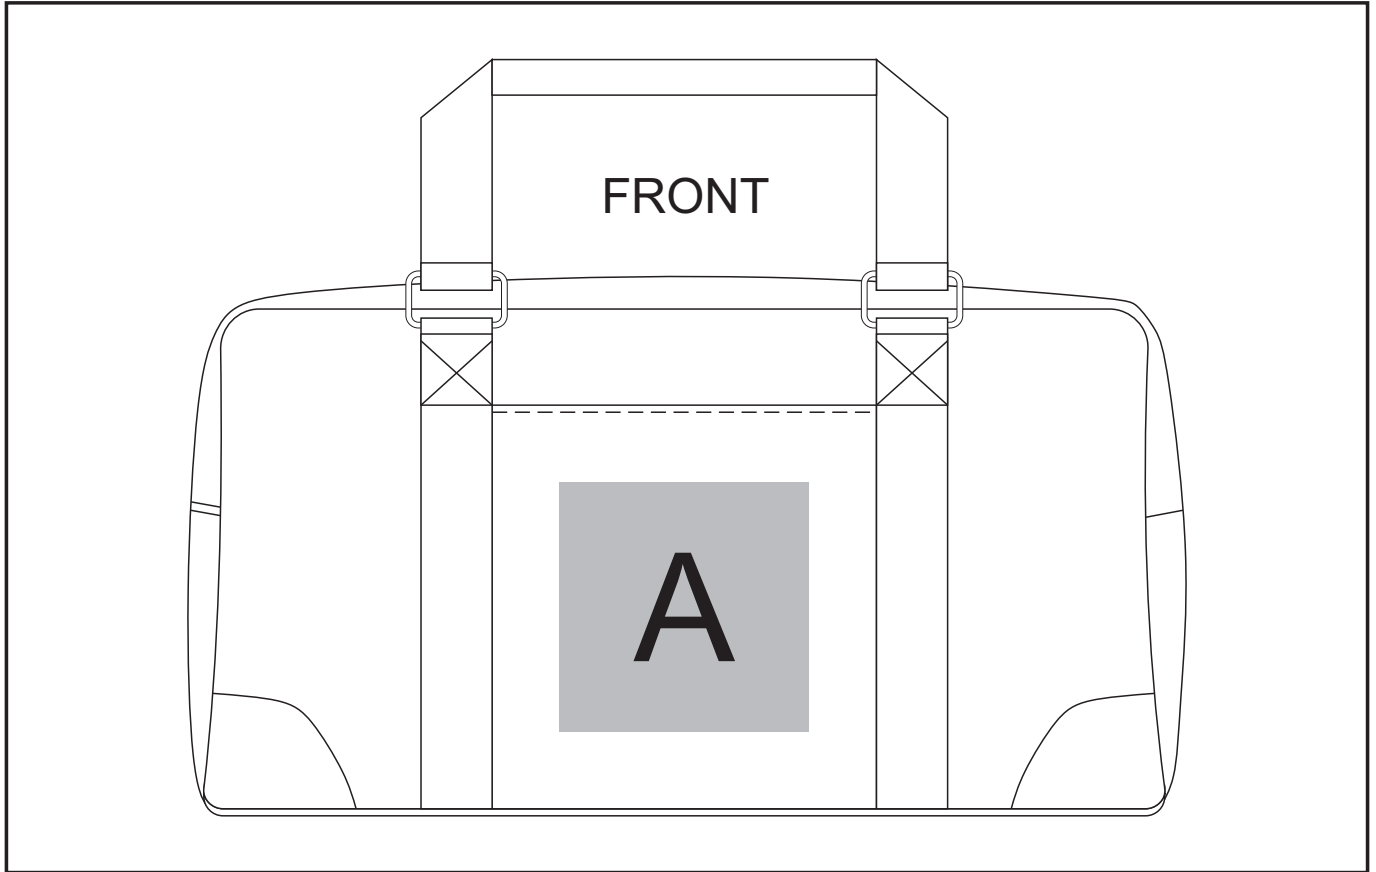

### Need to know:

- Includes 1-Position Laser Engrave (setup fee applies)

#### **Position A**

1. Laser Engrave (LC) - Tonal  
Size: 130mm wide x 130mm high