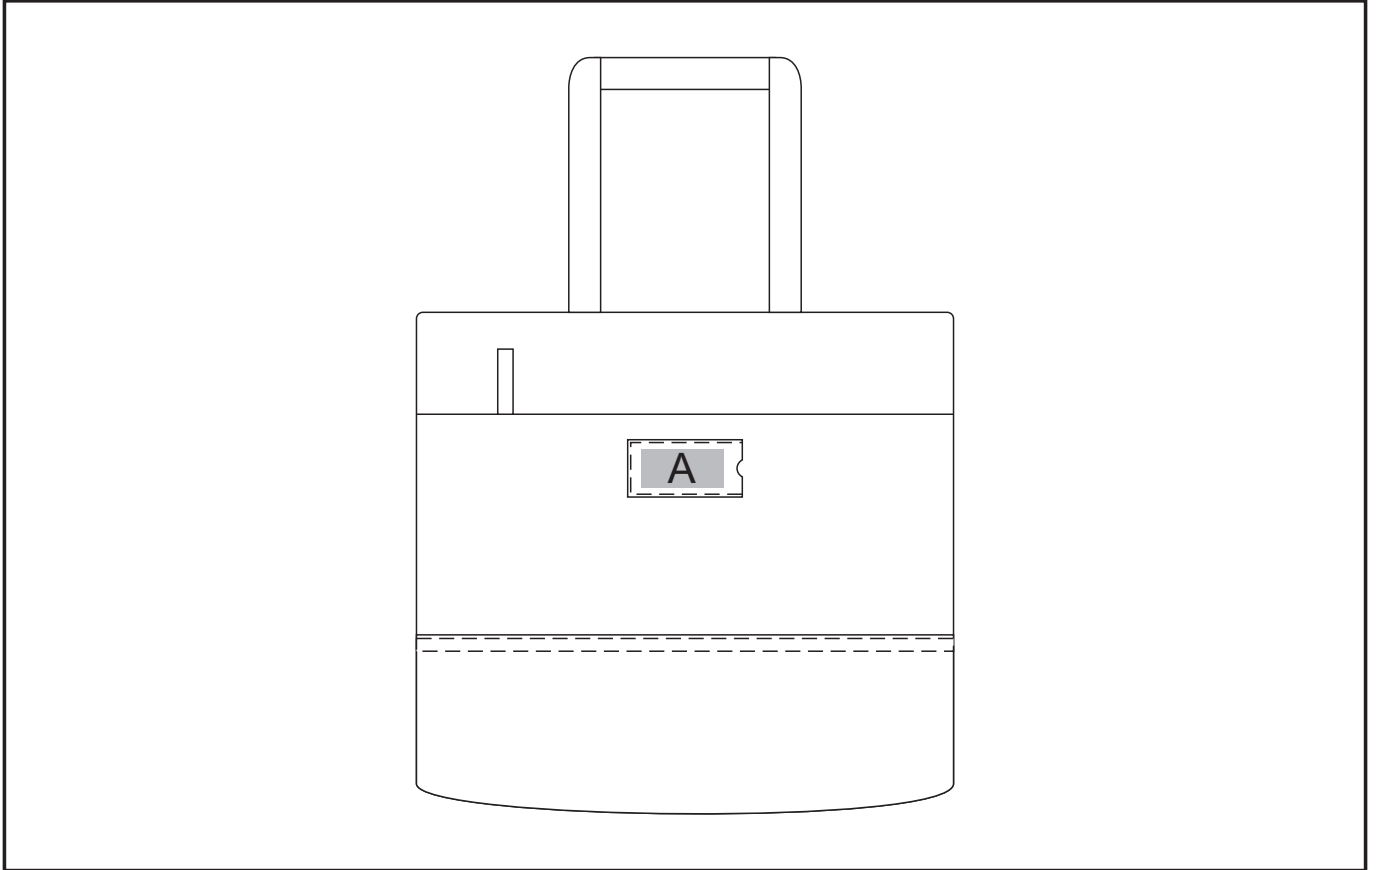

BAG-4608

Hamilton Canvas Tote

Need to know:

- Includes 1-Position Laser Engraving on Patch (setup fee applies)

Branding Options:

Position A

1. Laser (LA) - Tonal
Size: 65mm wide x 30mm high