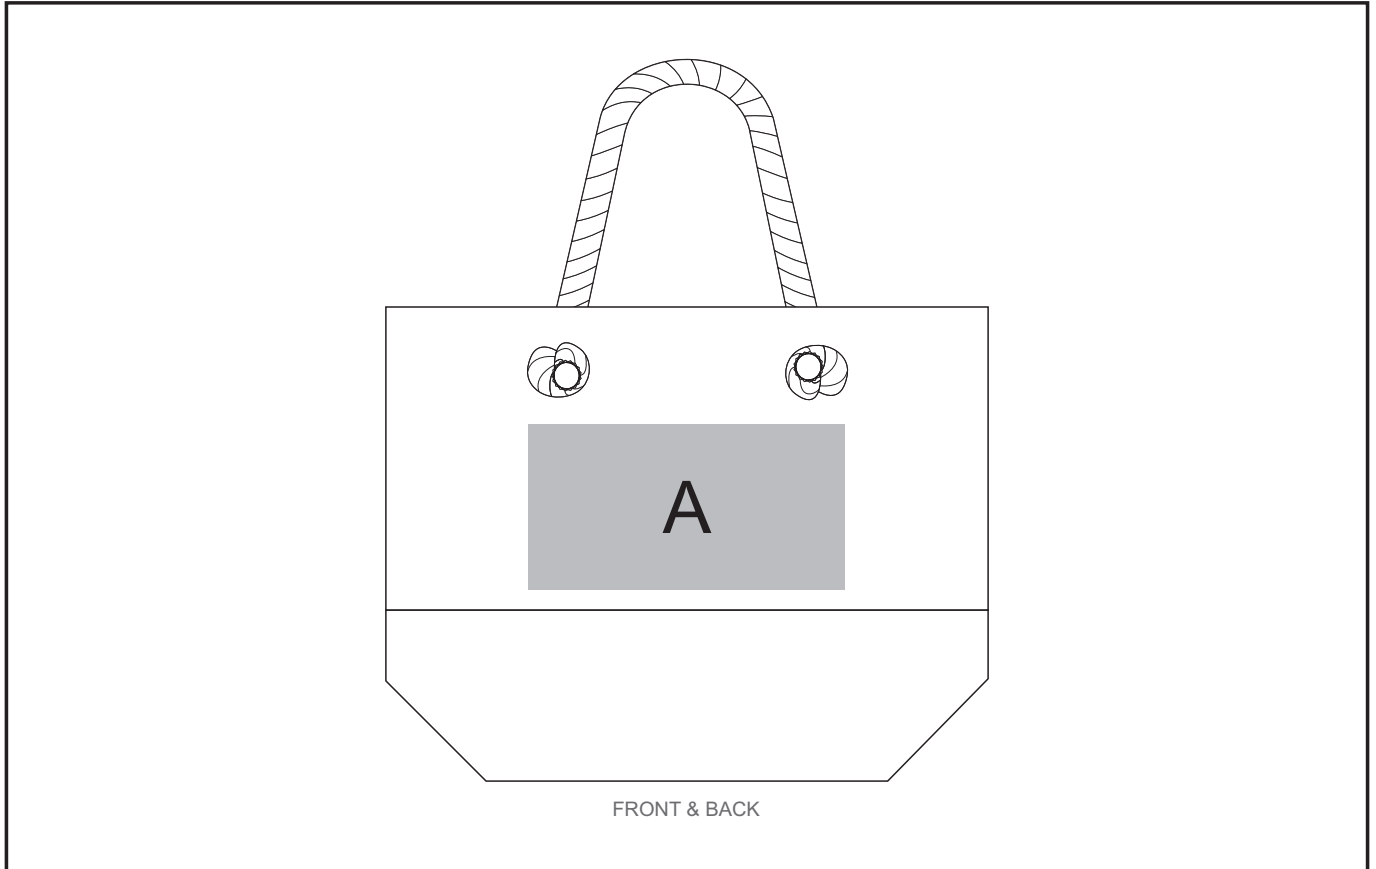

BAG-4552

Pebble Beach Tote

Need to know:

- Includes 1-Colour, 1-Position Screen Print (setup fee applies)

Branding Options:

Position A

1. Screen Print (SB) - 1 colour
Size: 150mm wide x 90mm high
2. Digital Direct Transfer (DDT-C) - Full colour
Size: 230mm wide x 120mm high