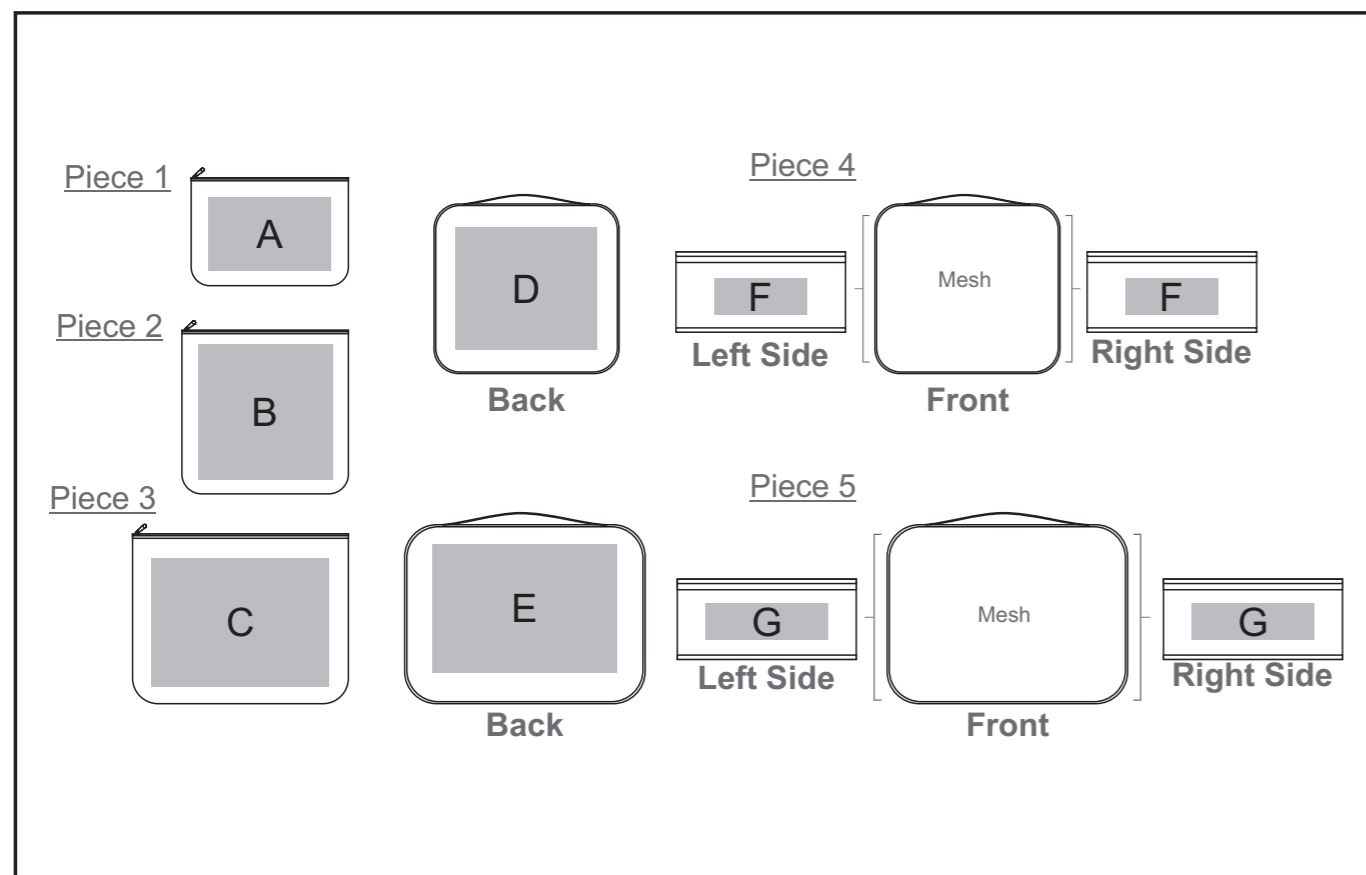

BAG-4500

Pack-it Luggage Set

Need to know:

- Includes 1-Colour, 1-Position Screen Print on Position G only (setup fee applies)
- A, B & C - 3 colour screen print can be done only if artwork does not have tight registration

Branding Options:

Position A

1. Screen Print (SC) - 3 colours
  Size: 150mm wide x 80mm high
2. Digital Direct Transfer (DDT-A) - Full colour
  Size: 148mm wide x 105mm high
3. Digital Direct Transfer (DDT-B) - Full colour
  Size: 200mm wide x 120mm high

Position B

1. Screen Print (SC) - 3 colours
  Size: 150mm wide x 120mm high
2. Digital Direct Transfer (DDT-A) - Full colour
  Size: 148mm wide x 105mm high
2. Digital Direct Transfer (DDT-B) - Full colour
  Size: 220mm wide x 210mm high

Position C

1. Screen Print (SC) - 3 colours
  Size: 170mm wide x 90mm high
2. Digital Direct Transfer (DDT-A) - Full colour
  Size: 148mm wide x 105mm high
3. Digital Direct Transfer (DDT-B) - Full colour
  Size: 210mm wide x 148mm high
4. Digital Direct Transfer (DDT-C) - Full colour
  Size: 290mm wide x 210mm high

Position D

1. Screen Print (SC) - 1 colour
  Size: 150mm wide x 120mm high
2. Digital Direct Transfer (DDT-A) - Full colour
  Size: 148mm wide x 105mm high
3. Digital Direct Transfer (DDT-B) - Full colour
  Size: 210mm wide x 148mm high
4. Digital Direct Transfer (DDT-C) - Full colour
  Size: 230mm wide x 200mm high

Position E

1. Screen Print (SC) - 1 colour
  Size: 270mm wide x 130mm high
2. Digital Direct Transfer (DDT-A) - Full colour
  Size: 148mm wide x 105mm high
3. Digital Direct Transfer (DDT-B) - Full colour
  Size: 210mm wide x 148mm high
4. Digital Direct Transfer (DDT-C) - Full colour
  Size: 297mm wide x 210mm high

Position F

1. Screen Print (SC) - 1 colour
  Size: 110mm wide x 50mm high
2. Digital Direct Transfer (DDT-A) - Full colour
  Size: 148mm wide x 60mm high

Position G

1. Screen Print (SC) - 3 colours
  Size: 150mm wide x 50mm high
2. Digital Direct Transfer (DDT-A) - Full colour
  Size: 148mm wide x 60mm high
3. Digital Direct Transfer (DDT-B) - Full colour
  Size: 200mm wide x 60mm high